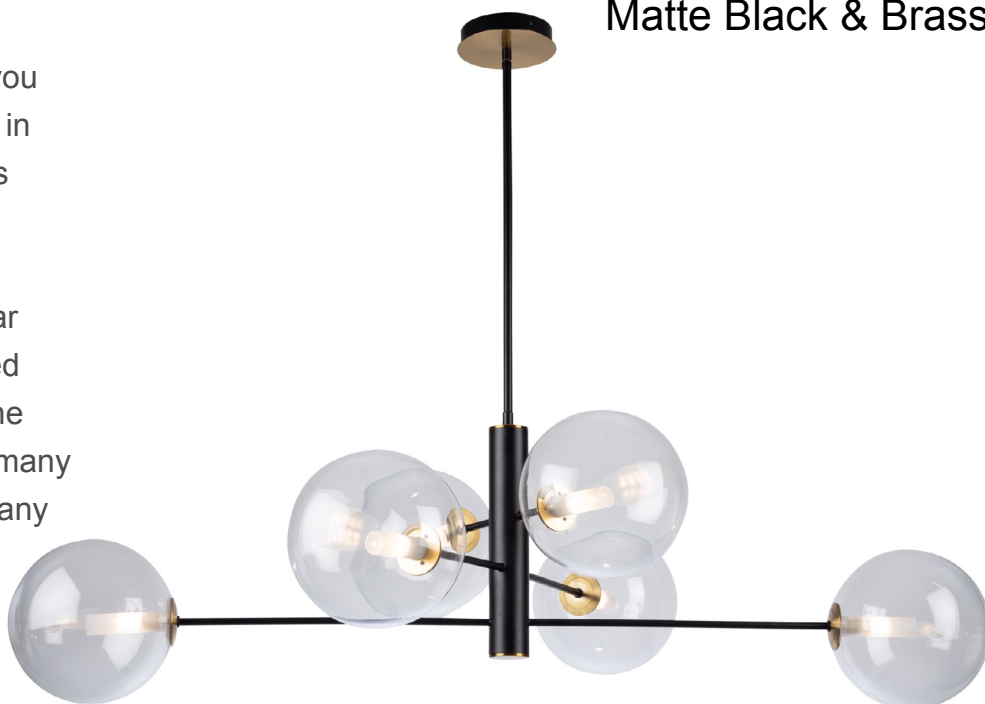

Aurelia Collection 6-Light Chandelier Matte Black & Brass

The Aurelia collection will help you reach your interior design goals in terms of lighting. The semi gloss black frame is complimented by plated brass accents. The brass cups hold the clear circular glassware which encases frosted glass cylinders which conceal the bulbs. This collection comes in many configurations to help decorate any section of your home.

ORDERING		PACKAGING DIMENSIONS			
Model: AC11766VB		Weight	Length	Width	Height
Collection: Aurelia		19 lbs	49"	10"	12"
Finish: Matte Black & Brass					
BULBS		PRODUCT DIMENSIONS			
Bulbs Included	No	Weight	10.10 lbs		
Bulb Quantity	6	Length	48"		
Wattage	40	Width	34.5"		
Dimmable	YES	Height	14"		
Socket Base Type	G9	Overall Height	57"		
Lumens (LED)		Ext.			
CRI (LED)		Chain			
Kelvin (LED)		Rods	3 x 12" + 1 x 6"		
OTHER		Cord Length			
UPC	778350020428	Wire Length			
Material	Metal and Glass	Canopy / Back Plate	5 x 5 x 1 "		
Listing Approval 1		Sloped Ceiling	Yes		
Listing Approval 2					
Safety Rating	ETL	Warranty	Limited lifetime warranty		