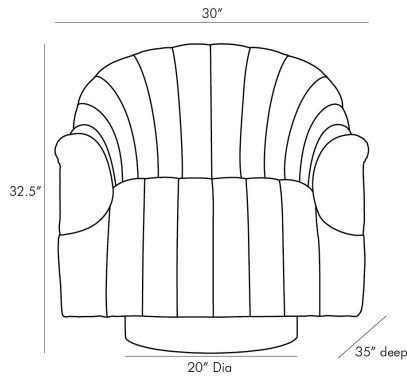

ARTERIOS

SPRINGSTEEN CHAIR FLINT VELVET CHAMPAGNE SWIVEL

8035

H: 32.5 IN, W: 30 IN, D: 35 IN

Flint Velvet

Contract Suitable As Is

Style reigns supreme in this sensuous swivel chair plucked straight from the seventies. The inviting barrel back, plush channeling and sleek satin brass plinth base create the perfect club chair. Place a pair in your favorite entertaining space with petite drinks tables or use four around a cocktail table instead of the traditional sofa and chair combo. These are meant to be touted, not tucked away!

APPEARANCE

Material	Cotton Velvet, Steel
Finish	Champagne
Top Coat/Sealant	false

DIMENSIONS

Arm	H: 22 IN, W: 4.5 IN
Foot Print	Dia: 20.00 IN
Leg	H: 4.5 IN
Seat	W: 21 IN, D: 21 IN
Seat Height	17 IN
Seat	W: 21 IN, D: 21 IN

SHIPPING

Shipping Requirements	TruckShip
Product Weight	80 LBS
Gross Weight 1	85 LBS
Shipping Box 1	H: 43 IN, L: 41 IN, W: 38 IN

CONTRACT

Contract Suitable	true
Fabric Composition	74% Cotton, 26% Polyester
Fabric Double Rub Count	150,000
Fabric Compliancy	NFPA-260, TB117-2013
Contract Textile Suitability	High Traffic/Public Spaces
Swatch Number	V07SW, V078X8