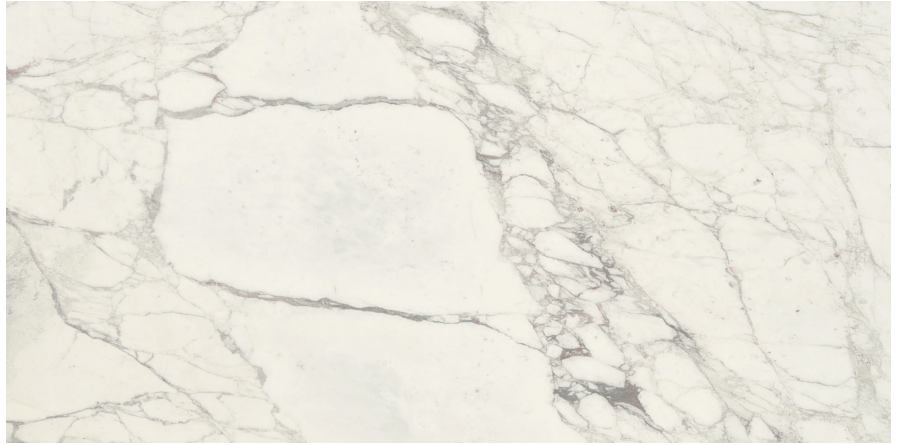

Available Sizes

MRBCALORO1212H - 12"x12" Honed
MRBCALORO1212P - 12"x12" Polished
MRBCALORO1224H - 12"x24" Honed
MRBCALORO1224P - 12"x24" Polished
MRBCALORO1818H - 18"x18" Honed
MRBCALORO1818P - 18"x18" Polished
MRBCALORO1836H - 18"x36" Honed
MRBCALORO2424P - 24"x24" Polished

MRBCALOROBGSLAB2PH - 2 cm Slab Borghini Polished & Honed
MRBCALOROBTXSLAB2P - 2 cm Slab Betogli Extra Polished
MRBCALOROCRSLAB2P - 2 cm Slab Crema Polished
MRBCALOROEXTSLAB2H - 2 cm Extra Honed
MRBCALOROEXTSLAB2P - 2 cm Extra Polished
MRBCALOROVAGSLAB2H - 2 cm Slab Vagli Honed
MRBCALOROVAGSLAB2P - 2 cm Slab Vagli Polished
MRBCALOROBGSLAB3H - 3 cm Slab Borghini Honed
MRBCALOROBGSLAB3P - 3 cm Slab Borghini Polished
MRBCALOROBGSLAB3PH - 3 cm Slab Borghini Polished & Honed
MRBCALOROBTXSLAB3PH - 3 cm Slab Betogli Extra Polished & Honed