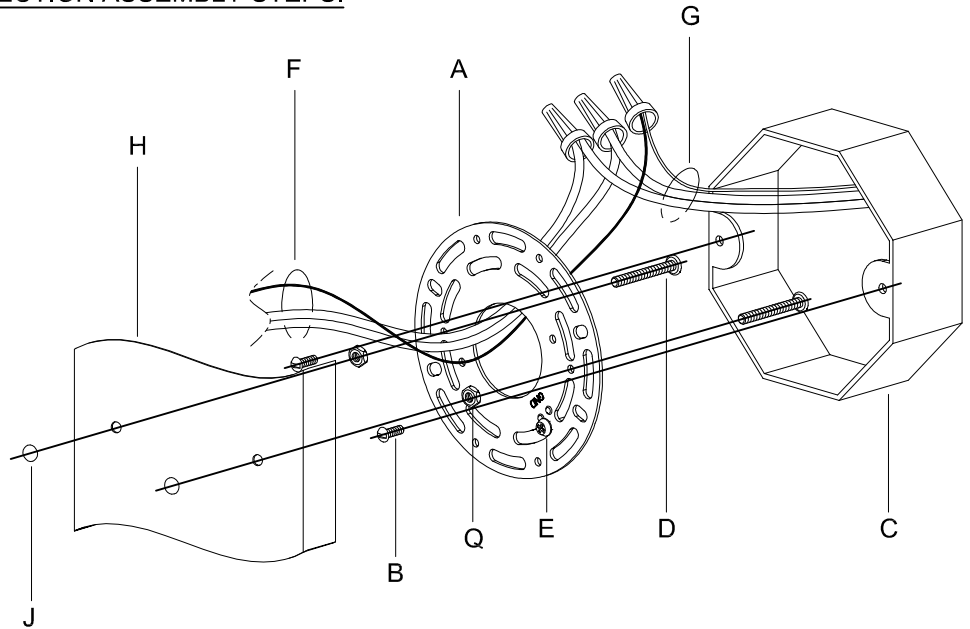

Assembly & Installation Instructions

CAUTION: Read instructions carefully and turn electricity off at main circuit breaker panel before beginning installation.

WARNING - If any Special Control Devices are used with this Fixture, Follow the Instructions Carefully to assure full compliance with N.E.C. requirements. If there are any questions, contact a Qualified Electrical Contractor.

CAUTION - All glass is fragile, use care when handling Glass component(s) and or Lamp(s).

CANOPY MOUNTING & WIRE CONNECTION ASSEMBLY STEPS:

1. D,E → A
2. Q → D
3. B,A → C
4. F → G
5. H,J → D

FIXTURE ASSEMBLY STEPS: