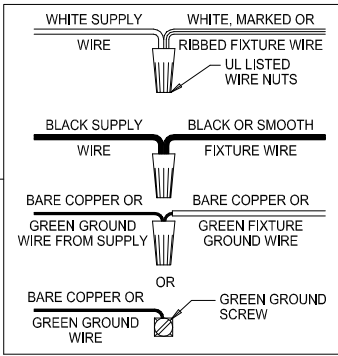

Assembly & Installation Instructions

CAUTION: Read instructions carefully and turn electricity off at main circuit breaker panel before beginning installation.

WARNING - If any Special Control Devices are used with this Fixture, Follow the Instructions Carefully to assure full compliance with N.E.C. requirements. If there are any questions, contact a Qualified Electrical Contractor.

CAUTION - All glass is fragile, use care when handling Glass component(s) and or Lamp(s).

CANOPY MOUNTING & WIRE CONNECTION ASSEMBLY STEPS:

1. D,E → A
2. Q → D
3. B,A → C
4. F → G
5. H,J → D

FIXTURE ASSEMBLY STEPS: