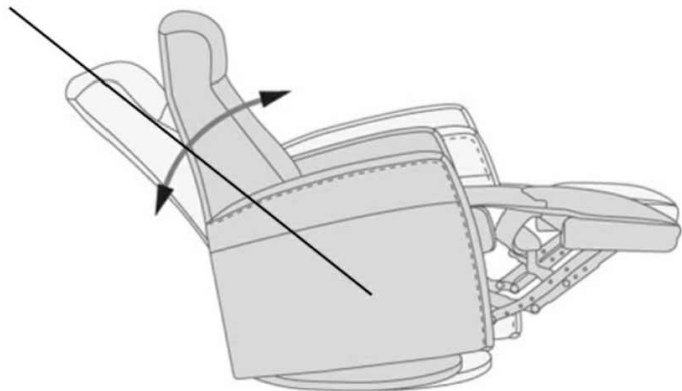

Reclined Max 145°

Distance from wall for full recline 6"

*Rotate Chair 90° to fit through the door before attaching backrest