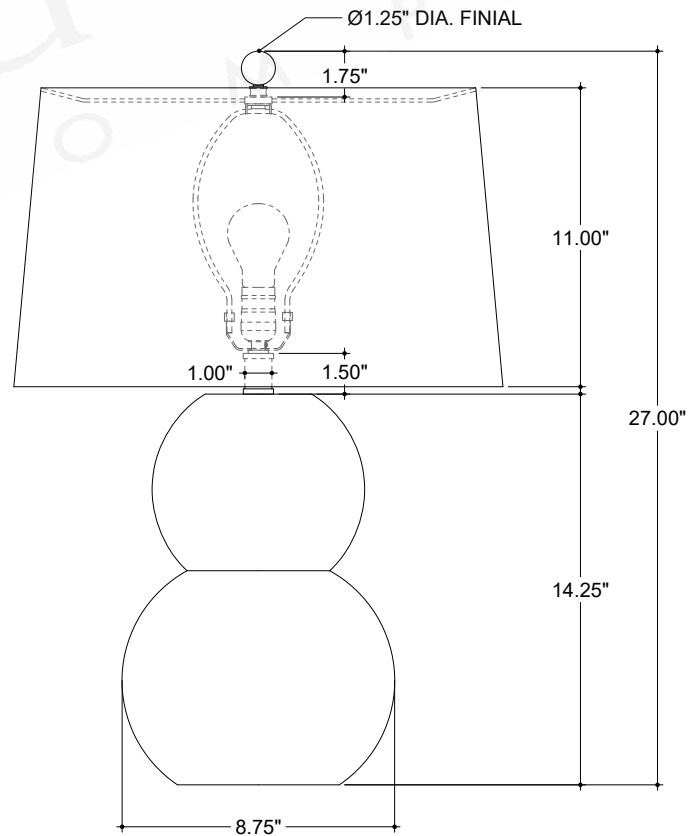

ITEM: 6000-1053

Overall Dimensions

Height: 27"

Diameter: 18"

TOP VIEW

FRONT VIEW