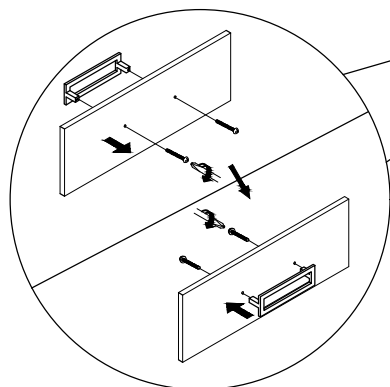

STEP 1

COMPLETED.