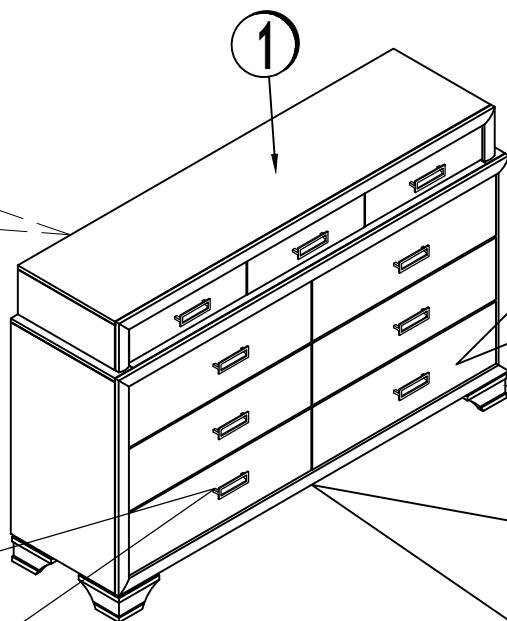

STEP 1

COMPLETED.