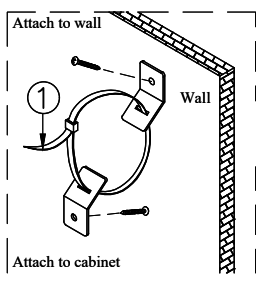

ASSEMBLY INSTRUCTIONS

SOUL-DR

DRESSER - WHITE

PARTS LIST

NO	DESCRIPTION	QTY
1	CHEST	1 PC.
2	LEG	4 PCS.
3	VERTICAL LEG	1 PC.

HARDWARE LIST

NO	DESCRIPTION	SIZE	QTY
A	JCBC SCREW	M6 x 35	8 PCS.
B	SPRING WASHER	M8	8 PCS.
C	FLAT WASHER	M8 x 18	8 PCS.
D	ALLEN KEY	M4	1 PC.
E			

TOOL REQUIRED (NOT PROVIDED)

STEP 3

STEP 2

STEP 1

COMPLETED.