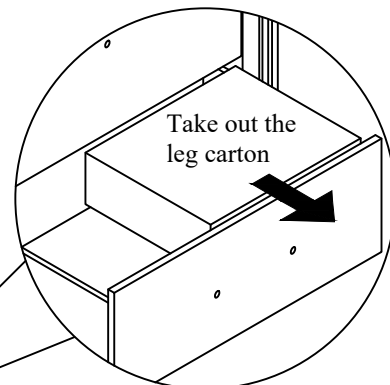

ASSEMBLY INSTRUCTIONS

SOUL-DR

DRESSER - WHITE

PARTS LIST

NO	DESCRIPTION	QTY
1	CHEST	1 PC.
2	LEG	4 PCS.
3	VERTICAL LEG	1 PC.

HARDWARE LIST

NO	DESCRIPTION	SIZE	QTY
A	JCBC SCREW	M6 x 35	8 PCS.
B	SPRING WASHER	M8	8 PCS.
C	FLAT WASHER	M8 x 18	8 PCS.
D	ALLEN KEY	M4	1 PC.
E			

TOOL REQUIRED (NOT PROVIDED)

STEP 3

STEP 2

STEP 1

COMPLETED.