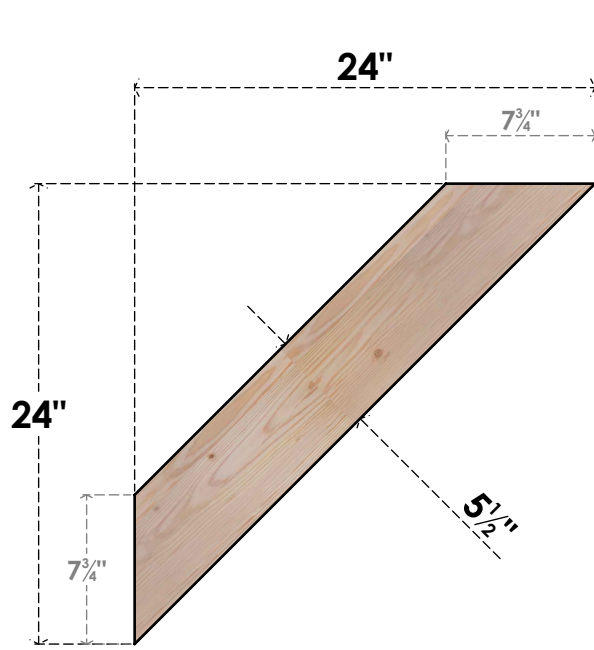

BRC06X24X24TRA00SDF

5 1/2"W X 24"D X 24"H TRADITIONAL SMOOTH BRACE, DOUGLAS FIR

SIDE

FRONT

EKENA MILLWORK
 2300 WEST MAIN ST.
 CLARKSVILLE, TX 75426
 TOLL FREE: 866-607-0453
 WWW.EKENAMILLWORK.COM

NOTES

1. INSTALLATION TO BE COMPLETED IN ACCORDANCE WITH MANUFACTURER'S SPECIFICATIONS.
2. DRAWING MAY NOT BE TO SCALE
3. THIS DRAWING IS INTENDED FOR DESIGN AND PLANNING PURPOSES ONLY.
4. ALL INFORMATION CONTAINED HEREIN WAS CURRENT AT THE TIME OF DEVELOPMENT BUT MUST BE REVIEWED AND APPROVED BY THE PRODUCT MANUFACTURER TO BE CONSIDERED ACCURATE.
5. PRODUCTS ARE NOT KILN DRIED. THIS ITEM IS UNIQUE AND WILL CONTAIN THE NATURAL VARIATIONS THAT THE WOOD SPECIES OFFERS. THIS MAY RESULT IN VARIATIONS UP TO 1/4"