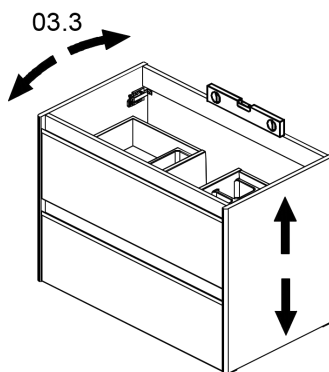

03.3

03.2

03.3

03.2
± 1cm
± 0 6/16"

04.