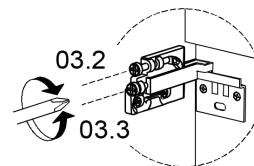

03.2

03.3

03.2
± 1cm
± 0 6/16"

04.