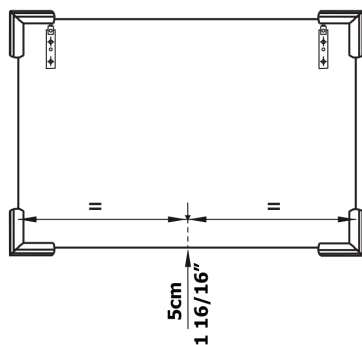

05.

MIRROR $\leq$ 100cm
39 3/8"