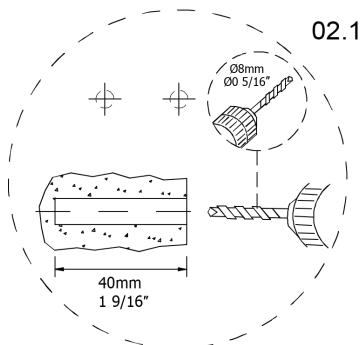

02.

BO-719

02.1