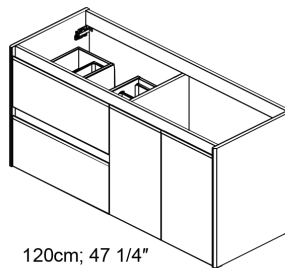

# Installation Instructions

60cm; 23 5/8"  
80cm; 31 1/2"  
100cm; 39 3/8"

90cm; 35 7/16"

120cm; 47 1/4"

120cm; 47 1/4"

60cm; 23 5/8"  
80cm; 31 1/2"  
100cm; 39 3/8"

BO-719

90cm; 35 7/16"

120cm; 47 1/4"

BO-719

120cm; 47 1/4"

BO-719

01.

Installation Instructions

Dimensions Metric

1 inch = 2.54 cm  
1 inch = 25.4 mm

Installation  
Instructions

Dimensions Metric

1 inch = 2.54 cm

1 inch = 25.4 mm

05.

06.

07.

90cm; 35 7/16"

## 07.

07.1

Installation  
Instructions

Mirror

Dimensions Metric

1 inch = 2.54 cm

1 inch = 25.4 mm