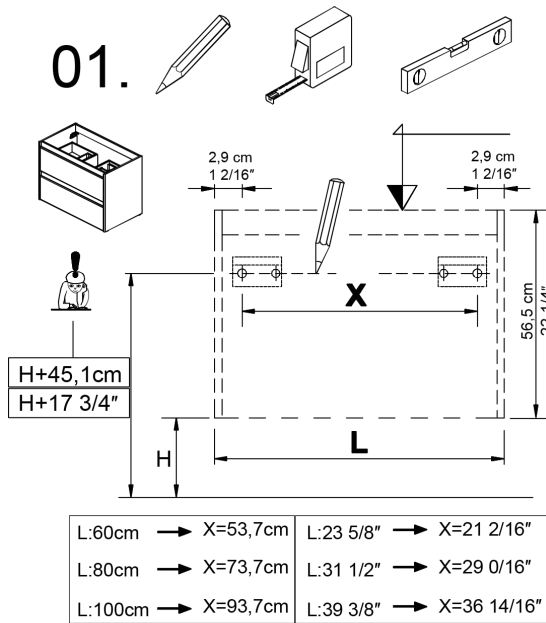

120cm; 47 1/4"

BO-719

120cm; 47 1/4"

BO-719

01.

Installation Instructions

Dimensions Metric

1 inch = 2.54 cm  
1 inch = 25.4 mm

Installation  
Instructions

Dimensions Metric

1 inch = 2.54 cm

1 inch = 25.4 mm

05.

06.

07.

90cm; 35 7/16"

120cm; 47 1/4"

Installation  
Instructions

Dimensions Metric

1 inch = 2.54 cm

1 inch = 25.4 mm

## 07.

07.1

Installation  
Instructions

Mirror

Dimensions Metric

1 inch = 2.54 cm

1 inch = 25.4 mm