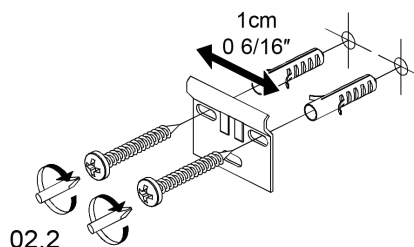

02.

BO-719

02.1

02.2

03.

03.1

03.3

03.2

03.3

03.2
± 1cm
± 0 6/16"

04.

04.1

04.2

04.3

04.4

04.5

Installation
Instructions

Dimensions Metric

1 inch = 2.54 cm

1 inch = 25.4 mm