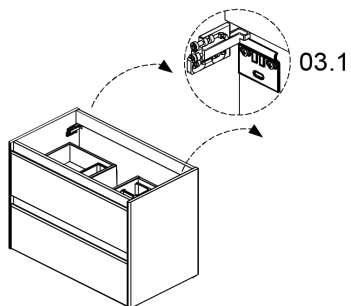

02.

BO-719

02.1

02.2

03.

03.1

03.3

03.2

03.3

03.2
± 1cm
± 0 6/16"

04.

04.1

04.2

04.3

04.4

04.5

Installation
Instructions

Dimensions Metric

1 inch = 2.54 cm

1 inch = 25.4 mm