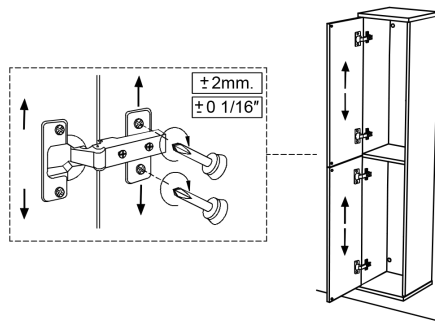

Installation  
Instructions

Dimensions Metric

1 inch = 2.54 cm

1 inch = 25.4 mm

05.

06.

07.

90cm; 35 7/16"

120cm; 47 1/4"

Installation  
Instructions

Dimensions Metric

1 inch = 2.54 cm

1 inch = 25.4 mm

10cm 3 15/16'' 10cm 3 15/16''

X-3,5cm X-1 3/8''

**03.**

Ø8mm Ø0 5/16''

40mm 1 9/16''

<p>Installation Instructions</p>	<p>Mirror</p>	<p>Dimensions Metric</p> <p>1 inch = 2.54 cm</p> <p>1 inch = 25.4 mm</p>
----------------------------------	---------------	--

## 07.

07.1

Installation  
Instructions

Mirror

Dimensions Metric

1 inch = 2.54 cm

1 inch = 25.4 mm