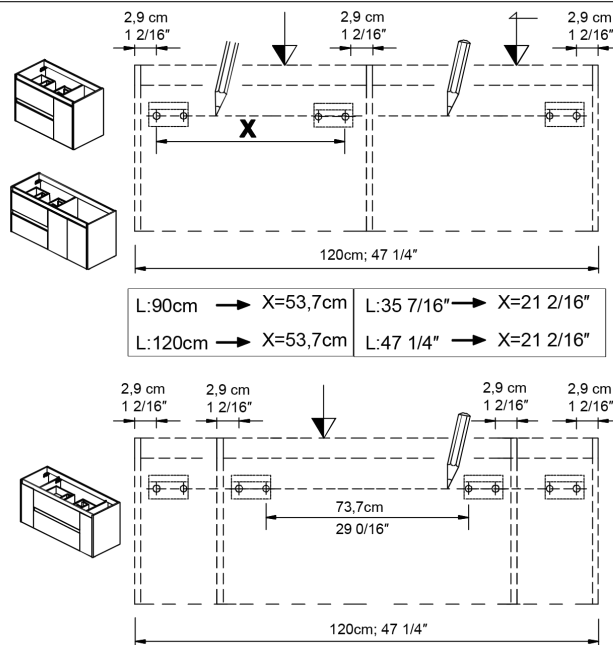

120cm; 47 1/4"

BO-719

120cm; 47 1/4"

BO-719

01.

Installation Instructions

Dimensions Metric

1 inch = 2.54 cm  
1 inch = 25.4 mm

Installation  
Instructions

Dimensions Metric

1 inch = 2.54 cm

1 inch = 25.4 mm

05.

06.

07.

90cm; 35 7/16"

10cm 3 15/16'' 10cm 3 15/16''

X-3,5cm X-1 3/8''

**03.**

Ø8mm Ø0 5/16''

40mm 1 9/16''

<p>Installation Instructions</p>	<p>Mirror</p>	<p>Dimensions Metric</p> <p>1 inch = 2.54 cm</p> <p>1 inch = 25.4 mm</p>
----------------------------------	---------------	--

## 07.

07.1

Installation  
Instructions

Mirror

Dimensions Metric

1 inch = 2.54 cm

1 inch = 25.4 mm