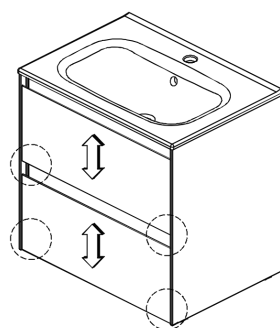

Installation  
Instructions

Dimensions Metric

1 inch = 2.54 cm

1 inch = 25.4 mm

05.

06.

07.

90cm; 35 7/16"

120cm; 47 1/4"

Installation  
Instructions

Dimensions Metric

1 inch = 2.54 cm

1 inch = 25.4 mm

10cm 3 15/16'' 10cm 3 15/16''

X-3,5cm X-1 3/8''

**03.**

Ø8mm Ø0 5/16''

40mm 1 9/16''

<p>Installation Instructions</p>	<p>Mirror</p>	<p>Dimensions Metric</p> <p>1 inch = 2.54 cm</p> <p>1 inch = 25.4 mm</p>
----------------------------------	---------------	--

## 07.

07.1

Installation  
Instructions

Mirror

Dimensions Metric

1 inch = 2.54 cm

1 inch = 25.4 mm