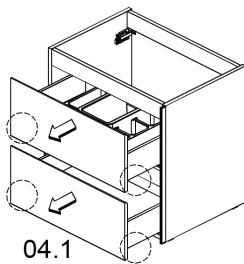

02.

BO-719

02.1

02.2

03.

03.1

03.3

03.2

03.3

03.2
± 1cm
± 0 6/16"

04.

04.1

04.2

04.3

04.4

04.5

Installation
Instructions

Dimensions Metric

1 inch = 2.54 cm

1 inch = 25.4 mm