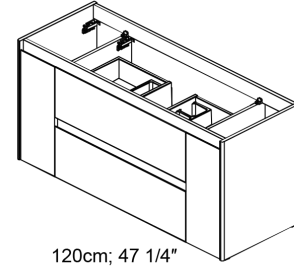

# Installation Instructions

60cm; 23 5/8"  
80cm; 31 1/2"  
100cm; 39 3/8"

90cm; 35 7/16"

120cm; 47 1/4"

120cm; 47 1/4"

60cm; 23 5/8"  
80cm; 31 1/2"  
100cm; 39 3/8"

BO-719

90cm; 35 7/16"

120cm; 47 1/4"

BO-719

120cm; 47 1/4"

BO-719

01.

Installation Instructions

Dimensions Metric

1 inch = 2.54 cm  
1 inch = 25.4 mm

Installation  
Instructions

Dimensions Metric

1 inch = 2.54 cm

1 inch = 25.4 mm

05.

06.

07.

90cm; 35 7/16"

## 07.

07.1

Installation  
Instructions

Mirror

Dimensions Metric

1 inch = 2.54 cm

1 inch = 25.4 mm