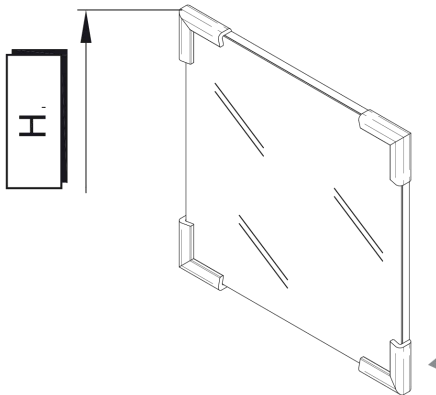

ESPEJOS/MIRRORS

- **E** No retirar protecciones hasta que el espejo esté instalado
- **UK** NO TAKE OFF THE PROTECTIONS UNTIL THE MIRROR IS INSTALLED
- **D** Schutz nicht zurücksiehen, bis der Spiegel ist verpackt!
- **F** NE PAS RETIRER LA PROTECTION TANT QUE LE MIROIR N'EST PAS INSTALLÉ.
- **GR** ΜΗΝ ΑΦΑΙΡΕΙΤΕ ΤΑ ΠΡΟΣΤΑΤΕΥΤΙΚΑ ΜΕΧΡΙ ΤΗΝ ΤΟΠΟΘΕΤΗΣΗ ΤΟΥ ΚΑΘΡΕΠΤΗ
- **NL** Verwijder de protectie niet tot dat de spiegel is geïnstalleerd
- **H** A VÉDŐCSOMAGOLÁST A TÜKÖR FELHELYEZÉSÉIG KÉRJÜK MEGŐRIZNI
- **I** Non ritirare protezioni fino a che lo specchio sia installato
- **NO** Ikke fjern beskyttelsen før speilet er montert opp
- **RU** Не удалять элементы защиты до завершения установки зеркала
- **PL** Nie zdejmować zabezpieczenia dopóki lustro nie będzie zamontowane!!!

01.

					(Mirror ≤ 100cm) x1 (Mirror ≤ 39 3/8'') x1 (Mirror > 100cm) x2 (Mirror > 39 3/8'') x2

02.

MIRROR ≤ 50cm
19 11/16''

5cm 1 16/16'' 5cm 1 16/16''

X-3,5cm X-1 3/8''

MIRROR > 50cm
19 11/16''

10cm 3 15/16'' 10cm 3 15/16''

X-3,5cm X-1 3/8''

03.

Ø8mm Ø0 5/16''

40mm 1 9/16''

Installation Instructions	Mirror	Dimensions Metric 1 inch = 2.54 cm 1 inch = 25.4 mm