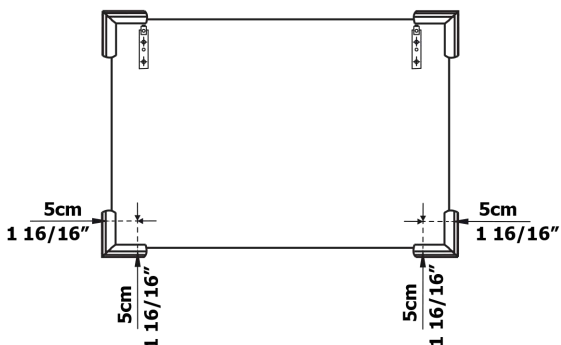

MIRROR > 100cm
39 3/8"