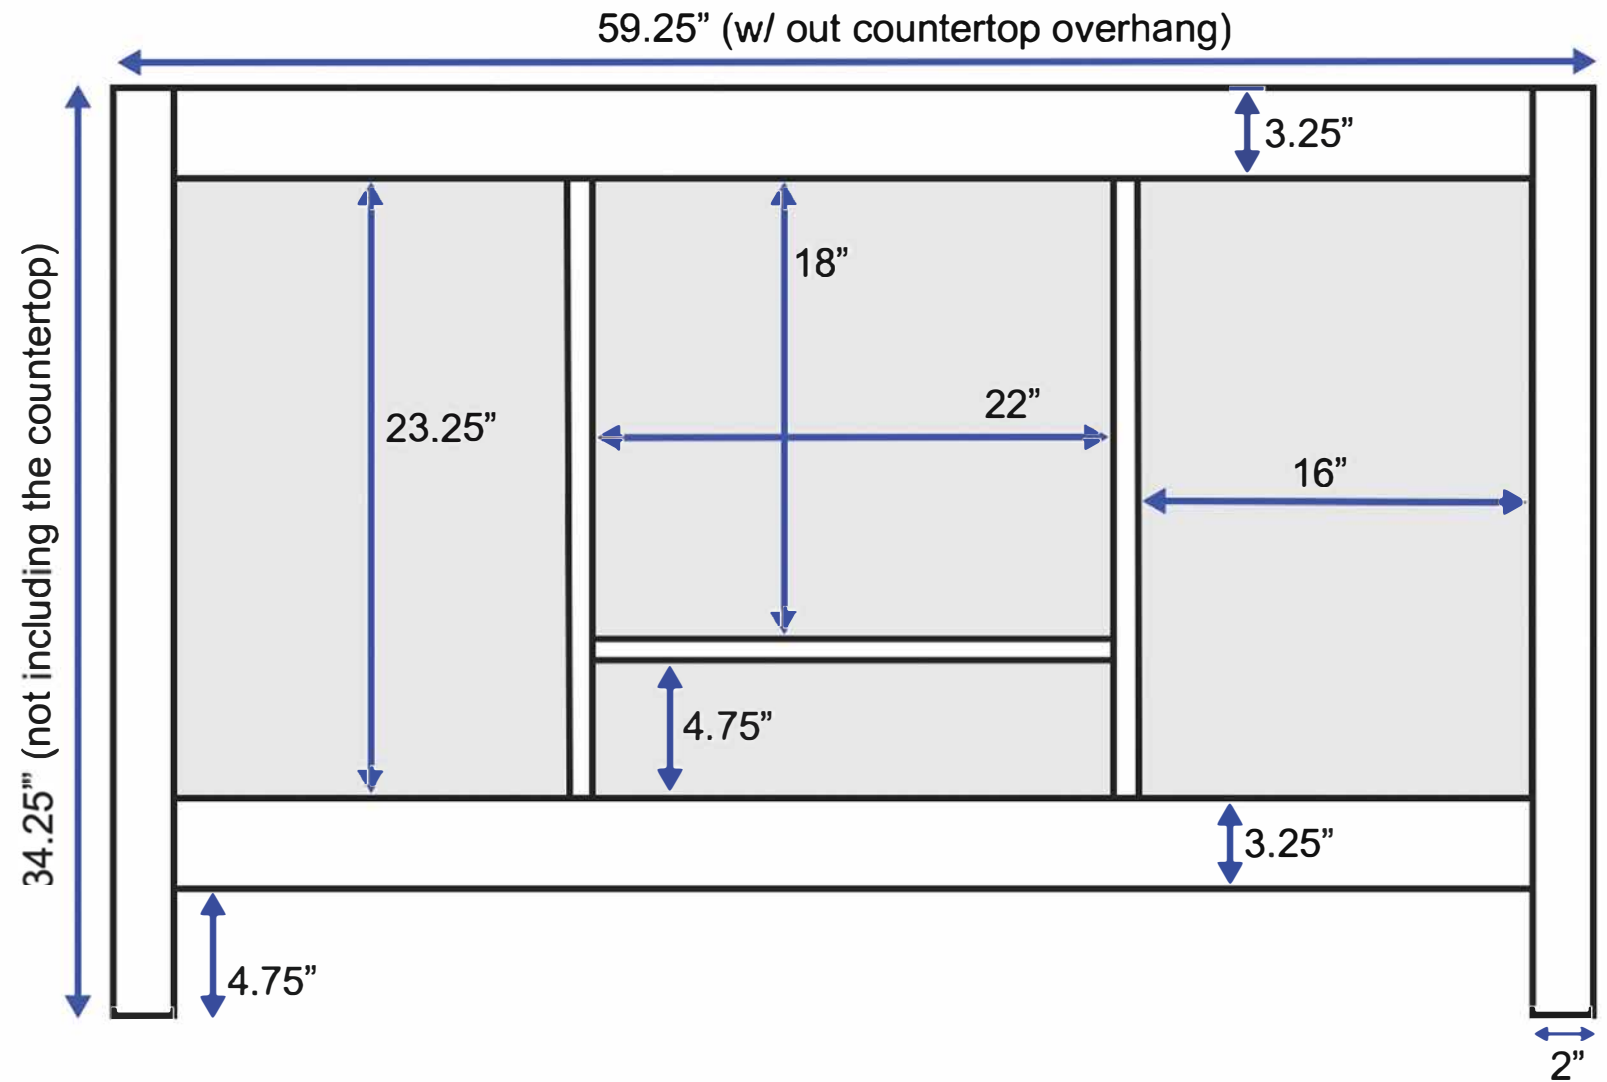

60-inch Single Vanity (Back View)

All measurements are approximate and rounded to the nearest quarter inch.
Please allow for a slight margin of error.