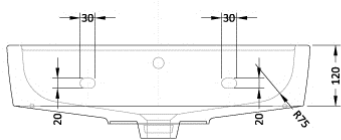

CUSTOMER CARE: For further information please call 01282 446789