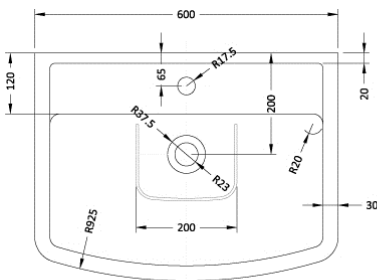

TECHNICAL DATASHEET

BLISS 600 BASIN 1T/H

Barcode	5055369022502
Product Code	CBL001
Finishes	WHITE
Product Type	CERAMIC

Guarantee & Aftercare

During installation extra care must be taken to avoid damaging the fittings. We provide a 5 year guarantee against faulty workmanship or materials (excluding serviceable parts), providing they have been installed, cared for and used in accordance with our instructions.

ADDITIONAL INFORMATION—The basin complies with the following standards. (Image shows basin & pedestal). Mono basin mixer not supplied

- BS 3402: 1969: Specification for quality of vitreous china sanitary appliances
- BS EN 31 Pedestal wash basins
- BS 1188:1974: Ceramic wash basins and pedestals
- Water supply regulations 1999