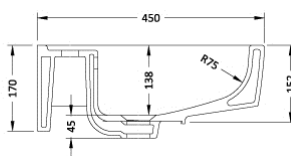

CUSTOMER CARE: For further information please call 01282 446789