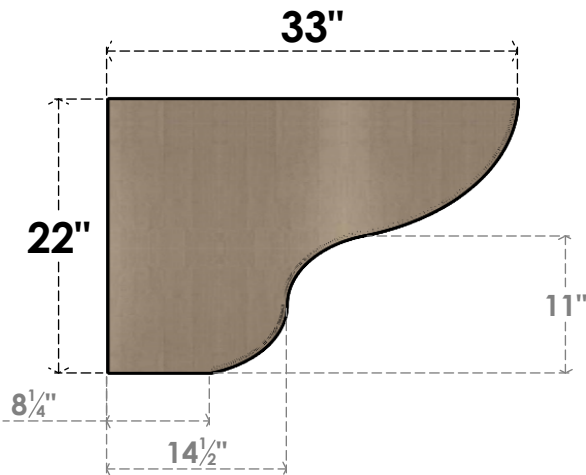

# ITEM NUMBER: CORU11X33X22GRNRCPR

11"W X 33"D X 22"H SERIES 3 CLASSIC GREENSBORO ROUGH CEDAR  
TIMBERTHANE FAUX WOOD CORBEL, PRIMED

**SIDE PROFILE**

**FRONT PROFILE**

**ISOMETRIC**

EKENA MILLWORK  
2300 WEST MAIN ST.  
CLARKSVILLE, TX 75426  
TOLL FREE: 866-607-0453  
WWW.EKENAMILLWORK.COM

NOTES

1. INSTALLATION TO BE COMPLETED IN ACCORDANCE WITH MANUFACTURER'S SPECIFICATIONS.
2. DRAWING MAY NOT BE TO SCALE
3. THIS DRAWING IS INTENDED FOR DESIGN AND PLANNING PURPOSES ONLY.
4. ALL INFORMATION CONTAINED HEREIN WAS CURRENT AT THE TIME OF DEVELOPMENT BUT MUST BE REVIEWED AND APPROVED BY THE PRODUCT MANUFACTURER TO BE CONSIDERED ACCURATE.
5. TIMBERTHANE ARCHITECTURAL PRODUCTS ARE MADE FROM HIGH DENSITY URETHANE AND COME FACTORY PRIMED