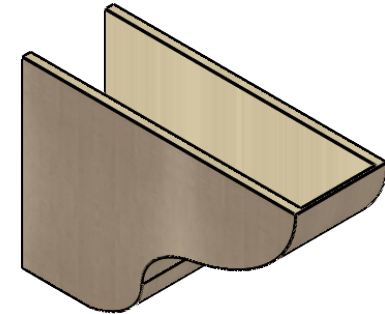

# ITEM NUMBER: CORU11X33X22GRNRCPR

11"W X 33"D X 22"H SERIES 3 CLASSIC GREENSBORO ROUGH CEDAR  
TIMBERTHANE FAUX WOOD CORBEL, PRIMED

**SIDE PROFILE**

**FRONT PROFILE**

**ISOMETRIC**

EKENA MILLWORK  
2300 WEST MAIN ST.  
CLARKSVILLE, TX 75426  
TOLL FREE: 866-607-0453  
WWW.EKENAMILLWORK.COM