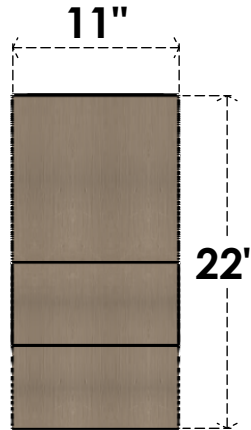

# ITEM NUMBER: CORU11X33X22GRNRCPR

11"W X 33"D X 22"H SERIES 3 CLASSIC GREENSBORO ROUGH CEDAR  
TIMBERTHANE FAUX WOOD CORBEL, PRIMED

**SIDE PROFILE**

**FRONT PROFILE**

**ISOMETRIC**

EKENA MILLWORK  
2300 WEST MAIN ST.  
CLARKSVILLE, TX 75426  
TOLL FREE: 866-607-0453  
WWW.EKENAMILLWORK.COM

NOTES

1. INSTALLATION TO BE COMPLETED IN ACCORDANCE WITH MANUFACTURER'S SPECIFICATIONS.
2. DRAWING MAY NOT BE TO SCALE
3. THIS DRAWING IS INTENDED FOR DESIGN AND PLANNING PURPOSES ONLY.
4. ALL INFORMATION CONTAINED HEREIN WAS CURRENT AT THE TIME OF DEVELOPMENT BUT MUST BE REVIEWED AND APPROVED BY THE PRODUCT MANUFACTURER TO BE CONSIDERED ACCURATE.
5. TIMBERTHANE ARCHITECTURAL PRODUCTS ARE MADE FROM HIGH DENSITY URETHANE AND COME FACTORY PRIMED