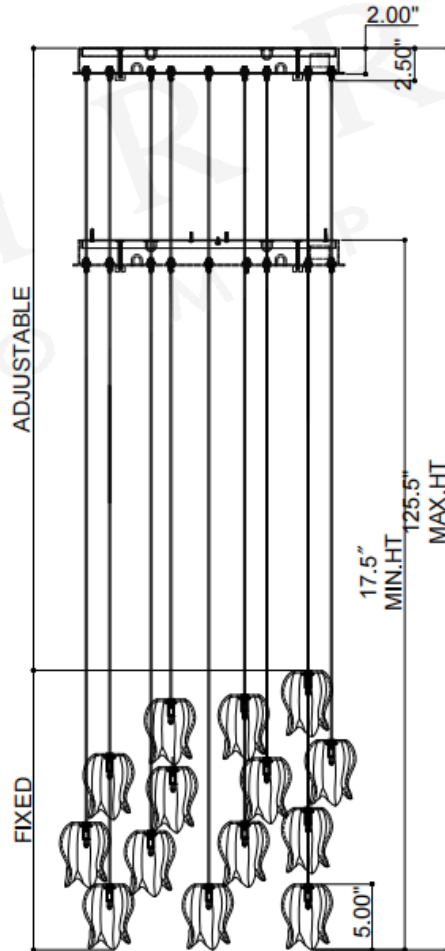

ITEM: 9000-1406

Overall Dimensions

Height: 17.5"

Diameter: 23.25"

TOP VIEW

CANOPY DETAIL

FRONT VIEW