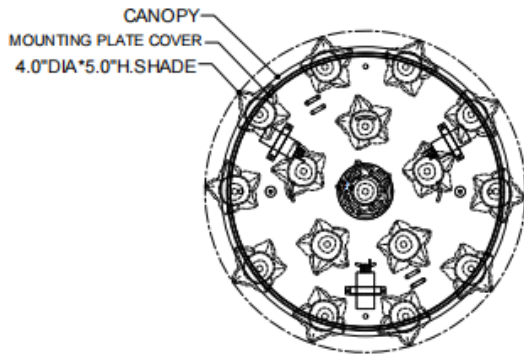

ITEM: 9000-1406

Overall Dimensions

Height: 17.5"

Diameter: 23.25"

TOP VIEW

CANOPY DETAIL

FRONT VIEW