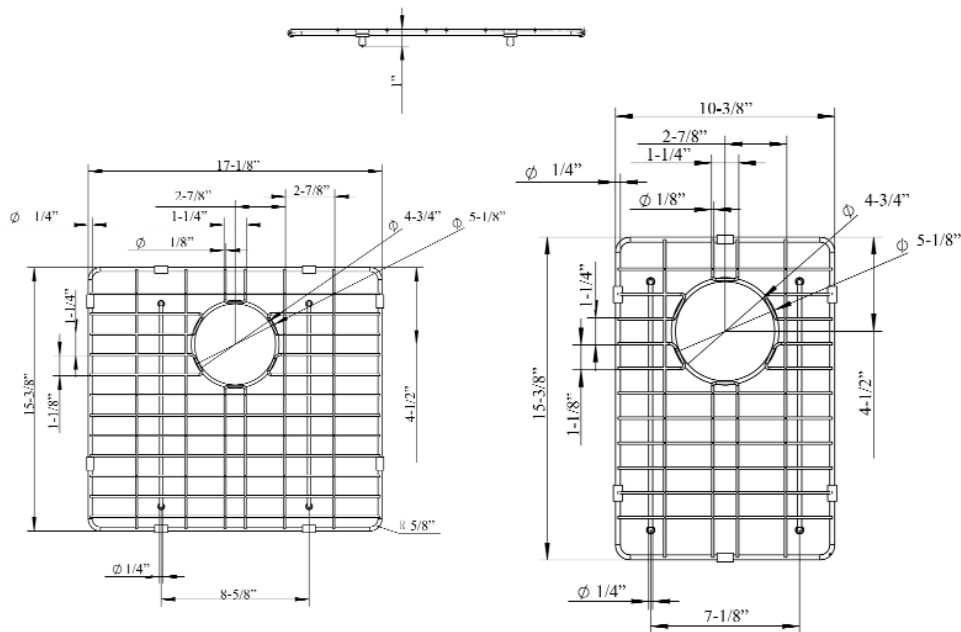

FSSDB2504 WIRE GRID

Cat. No.
FSSDB2504-WIRE

Features:

- ▶ Fits bottom of FSSDB2504 double bowl farmer sink
- ▶ Rubber Feet Covers Included

Finishes:

SS Stainless Steel

Large Wire Grid

W: 17-1/8"
D: 15-3/8"
H: 1"

Small Wire Grid

W: 10-3/8"
D: 15-3/8"
H: 1"

Drain Hole: 4-3/4"

Dimensions and specifications subject to change without notice.