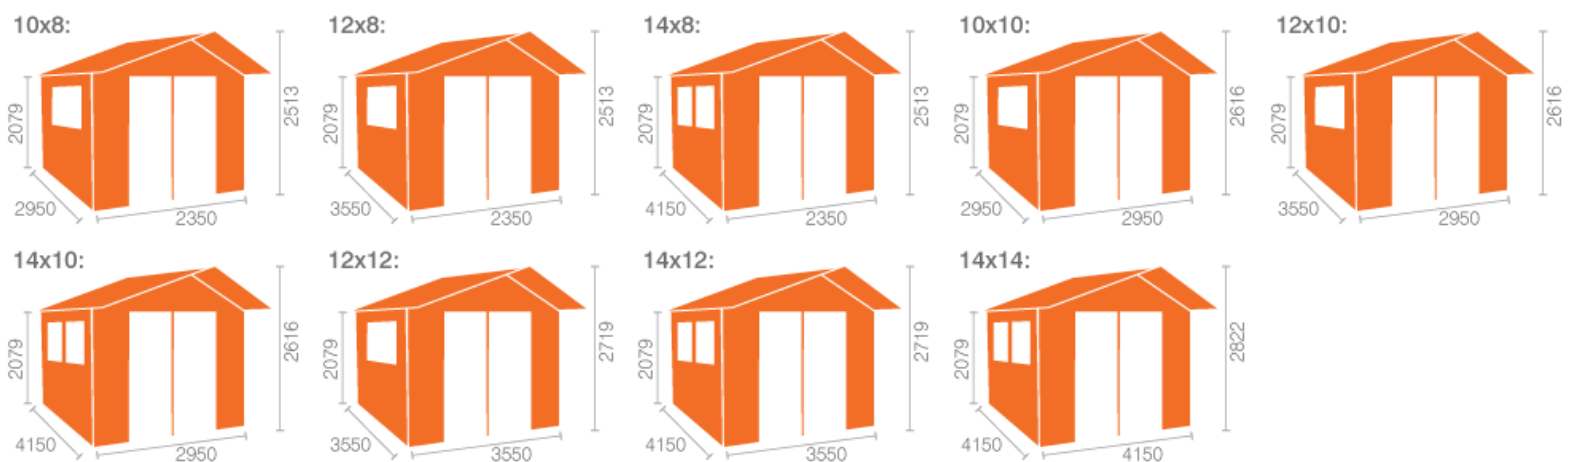

The Javan | 28mm Log Cabin - Technical Data Sheet

- Superior Grade 28mm Finish Interlocking Logs
- Heavy Duty Fully Boarded Double Doors
- High Quality Joiner Made Opening Window
- Huge Internal Storage & Extra High Eaves
- Easy To Assemble Interlock System

Cladding Material	Heavy Duty Interlocking T&G Logs	Cladding Thickness	28
Framing Style	Tanalised Bearers Only	Framing Size	58mm x 44mm
Roof Material	Tongue & Groove Board	Roof Thickness	19mm
Floor Material	Tongue & Groove Board	Floor Size	19mm
Door Style	Joiner Made Fully Boarded Double Doors	Door Size	1520mm x 1880mm
Window Style	Joiner Made 2 Pane Opening Windows	Window Size	1045mm x 645mm
Glazing Thickness	3	Glazing Material	Horticultural Glass
Roof Covering	Black Mineral Felt	Treatment	Untreated
Locking System	3 Lever Lock with Brass Handles	Material	Selected European Softwoods