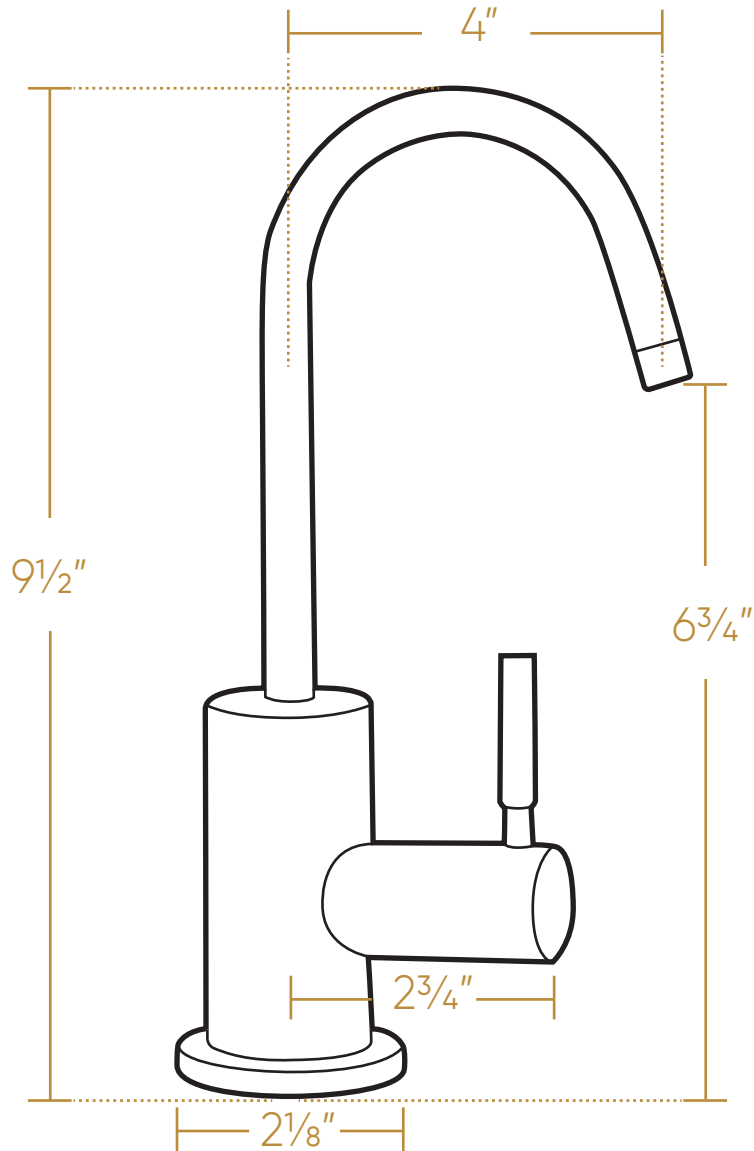

WHITEHAUS  
COLLECTION

WHFH-C1010

SIDE

3 lb.

LIVE WITH STYLE!