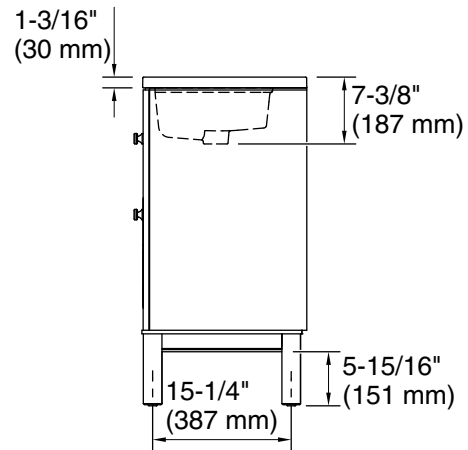

Features

- One full-extension 12-3/4" (325 mm) drawer with soft-close side-mount slides
- Three-way adjustable slow-close door hinges for easy cabinet access
- 18" (457 mm) cabinet interior provides ample storage space
- Finish-matched cabinet interior offers generous clearance for plumbing
- Customize your storage with optional accessories such as floor liners, drawer organizers, and perfectly sized containers (sold separately)

Color	Code	Description
	0	White
	1WX	Slate Grey

Waste Pipe Location Information

Technical Information

All product dimensions are nominal.

Notes

Install this product according to the installation instructions.