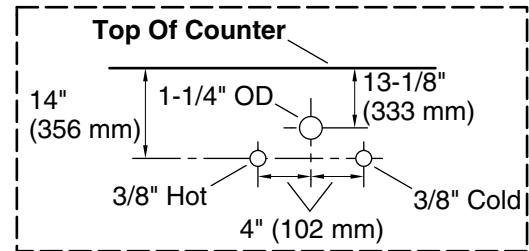

Color	Code	Description
	0	White
	1WX	Slate Grey

Waste Pipe Location Information

Technical Information

All product dimensions are nominal.

Notes

Install this product according to the installation instructions.