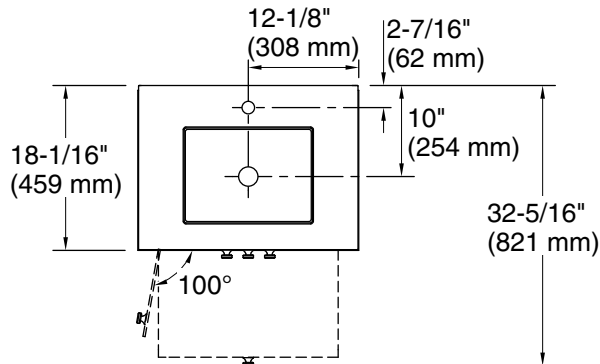

Features

- One full-extension 12-3/4" (325 mm) drawer with soft-close side-mount slides
- Three-way adjustable slow-close door hinges for easy cabinet access
- 18" (457 mm) cabinet interior provides ample storage space
- Finish-matched cabinet interior offers generous clearance for plumbing
- Customize your storage with optional accessories such as floor liners, drawer organizers, and perfectly sized containers (sold separately)

Color	Code	Description
	0	White
	1WX	Slate Grey

Waste Pipe Location Information

Technical Information

All product dimensions are nominal.

Notes

Install this product according to the installation instructions.