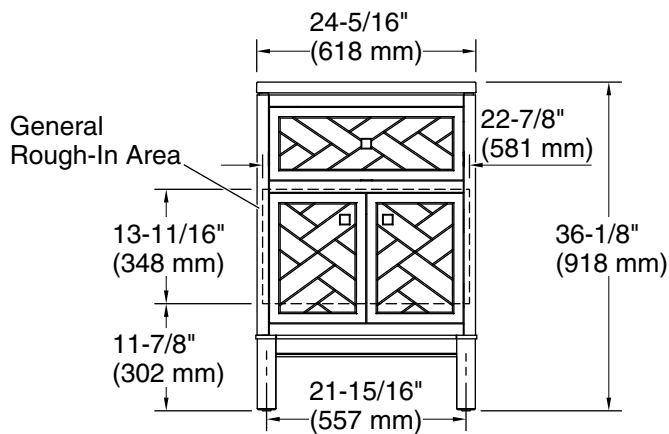

Features

- One full-extension 12-3/4" (325 mm) drawer with soft-close side-mount slides
- Three-way adjustable slow-close door hinges for easy cabinet access
- 18" (457 mm) cabinet interior provides ample storage space
- Finish-matched cabinet interior offers generous clearance for plumbing
- Customize your storage with optional accessories such as floor liners, drawer organizers, and perfectly sized containers (sold separately)

Color	Code	Description
	0	White
	1WX	Slate Grey

Waste Pipe Location Information

Technical Information

All product dimensions are nominal.

Notes

Install this product according to the installation instructions.