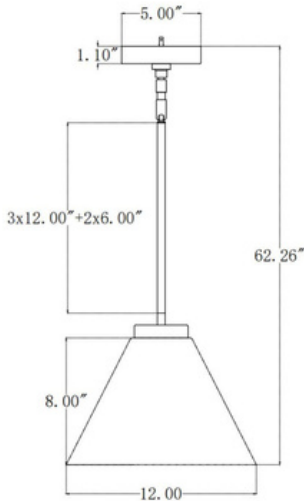

3004-MBK

Wynridge

Fixture Attributes

Category: Interior Pendant

Finish: Matte Black

Body: Steel

Shade Finish: Etched Opal

Overall Size: 12"x12"x62.26"

Rod/Chain Length: 3*12"+2*6"

Max. Height from Ceiling: 62.26"

Min. Height from Ceiling: 14.26"

Weight of fixture: 4.41 LBS

Certifications/Qualifications: UL / cUL

Smart SkyPlug Compatible: N/A

Warranty: www.skyplug.com/warranty

Max Wattage/Range: 60W

Voltage: 120

Socket Type: E26 MED BASE

Mounting / Installations

 Plug-in Mounting System

Lead Wire Length: 62.26"

Wire Type: 1015 105°C

Location Rating: Damp