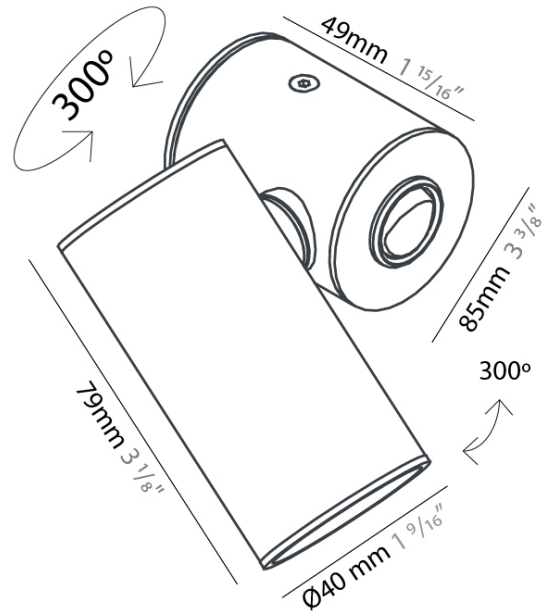

PROJECT	
TYPE	
SPECIFIER	
QUANTITY	
DATE	

HAUL - WALL SURFACE

D93244-

base number   Finish
Options

1. To build a product code in our configurator select the specify button on the base model # product page
2. To build a manual product code on this datasheet choose from the options listed below in blue font and add the suffix to the base model #

GENERAL

Division: Design
Series: Haul
Subseries: Haul - Wall
Mounting Type: Surface
Mounting Location: Wall
Subcategory: On/Off Switch
Brand: Milan

PHYSICAL

Shape: Cylinder
Diameter (mm): 40
Diameter (in): 1 5/16
Length (mm): 85
Length (in): 3 3/8
Extension (mm): 120
Extension (in): 4 3/4
Light Distribution: Adjustable / Direct
Fixture Finish: MWL / MBQ
Fixture Material: Extruded Aluminum

ELECTRICAL

Lamp Type: LED
Input Wattage (W): 5
Dimming: Electronic Low Voltage Dimming
Input Voltage (V): 120Vac Direct Line

LED

Number of LEDs: 1
Color Temperature (°K): 3000
Max. Delivered Lumen (lm): 500
CRI: >90 CRI
Lamp Life (hrs): 50000

RATINGS AND CERTIFICATIONS

Certified By: Certified for North American Standards
IP rating: IP20