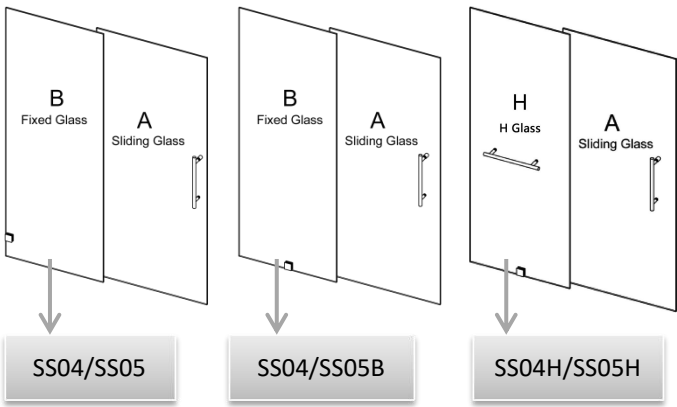

SS04

Frameless Single Sliding Door with Smooth Sliding

Stainless steel 304 hardware accessories.

stainless steel round tube guide rail,

Dia 1" (25mm), thickness 1/8" (3.0mm); 4 pcs Dia 2-3/4" (70mm) rollers;

1 piece of round handle, handle length 15-3/4" (400mm);

new design wall mount bracket with anti-collision effect,

simple design and more safety.

3/8" (10mm) Double- side easy clean tempered glass in United States standards.

Can be adjusted width in 2" to 3" (50-76mm),

reversible for left or right opening, easy & quick installation,

also equipped with professional installation video.

20 years warranty.

SS04

Easy-Clean Glass

Common Glass