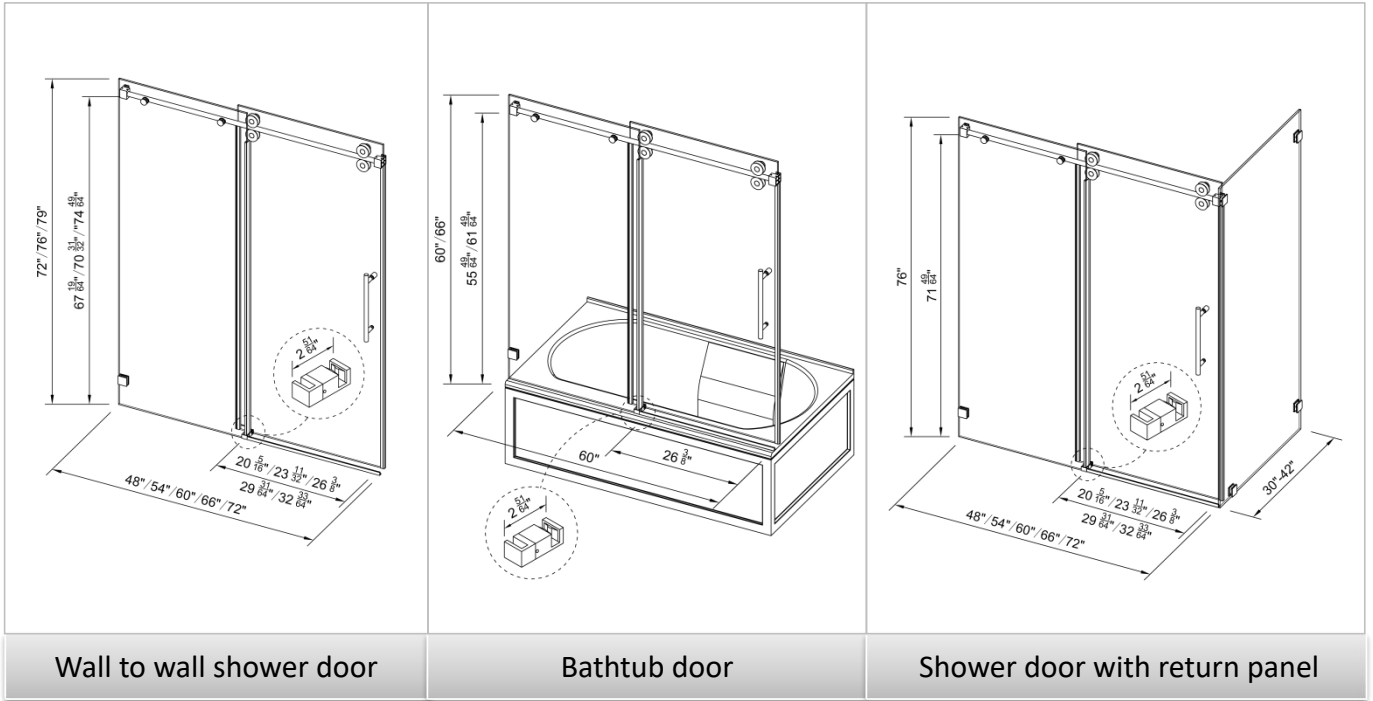

SS04

Frameless Single Sliding Door with Smooth Sliding

Stainless steel 304 hardware accessories.

stainless steel round tube guide rail,

Dia 1" (25mm), thickness 1/8" (3.0mm); 4 pcs Dia 2-3/4" (70mm) rollers;

1 piece of round handle, handle length 15-3/4" (400mm);

new design wall mount bracket with anti-collision effect,

simple design and more safety.

3/8" (10mm) Double- side easy clean tempered glass in United States standards.

Can be adjusted width in 2" to 3" (50-76mm),

reversible for left or right opening, easy & quick installation,

also equipped with professional installation video.

20 years warranty.

SS04

Easy-Clean Glass

Common Glass