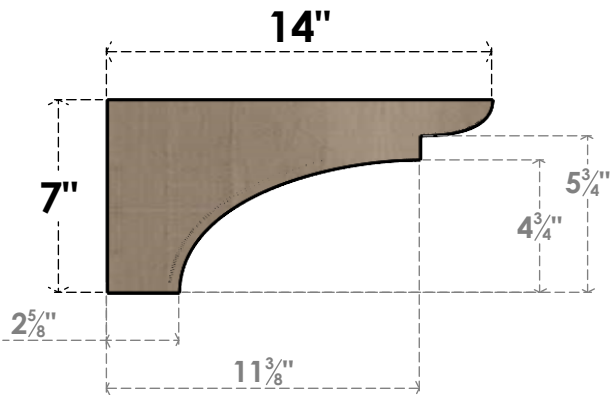

ITEM NUMBER: CORU07X14X07YORRCPR

7"W X 14"D X 7"H SERIES 3 WIDE YORKTOWN ROUGH CEDAR TIMBERTHANE
FAUX WOOD CORBEL, PRIMED

SIDE PROFILE

FRONT PROFILE

ISOMETRIC

EKENA MILLWORK
2300 WEST MAIN ST.
CLARKSVILLE, TX 75426
TOLL FREE: 866-607-0453
WWW.EKENAMILLWORK.COM

NOTES

1. INSTALLATION TO BE COMPLETED IN ACCORDANCE WITH MANUFACTURER'S SPECIFICATIONS.
2. DRAWING MAY NOT BE TO SCALE
3. THIS DRAWING IS INTENDED FOR DESIGN AND PLANNING PURPOSES ONLY.
4. ALL INFORMATION CONTAINED HEREIN WAS CURRENT AT THE TIME OF DEVELOPMENT BUT MUST BE REVIEWED AND APPROVED BY THE PRODUCT MANUFACTURER TO BE CONSIDERED ACCURATE.
5. TIMBERTHANE ARCHITECTURAL PRODUCTS ARE MADE FROM HIGH DENSITY URETHANE AND COME FACTORY PRIMED