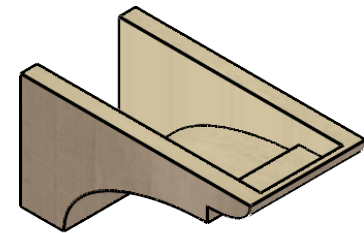

ITEM NUMBER: CORU07X14X07YORRCPR

7"W X 14"D X 7"H SERIES 3 WIDE YORKTOWN ROUGH CEDAR TIMBERTHANE
FAUX WOOD CORBEL, PRIMED

SIDE PROFILE

FRONT PROFILE

ISOMETRIC

EKENA MILLWORK
2300 WEST MAIN ST.
CLARKSVILLE, TX 75426
TOLL FREE: 866-607-0453
WWW.EKENAMILLWORK.COM