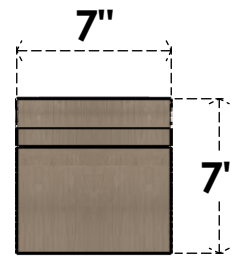

ITEM NUMBER: CORU07X14X07YORRCPR

7"W X 14"D X 7"H SERIES 3 WIDE YORKTOWN ROUGH CEDAR TIMBERTHANE
FAUX WOOD CORBEL, PRIMED

SIDE PROFILE

FRONT PROFILE

ISOMETRIC

EKENA MILLWORK
2300 WEST MAIN ST.
CLARKSVILLE, TX 75426
TOLL FREE: 866-607-0453
WWW.EKENAMILLWORK.COM

NOTES

1. INSTALLATION TO BE COMPLETED IN ACCORDANCE WITH MANUFACTURER'S SPECIFICATIONS.
2. DRAWING MAY NOT BE TO SCALE
3. THIS DRAWING IS INTENDED FOR DESIGN AND PLANNING PURPOSES ONLY.
4. ALL INFORMATION CONTAINED HEREIN WAS CURRENT AT THE TIME OF DEVELOPMENT BUT MUST BE REVIEWED AND APPROVED BY THE PRODUCT MANUFACTURER TO BE CONSIDERED ACCURATE.
5. TIMBERTHANE ARCHITECTURAL PRODUCTS ARE MADE FROM HIGH DENSITY URETHANE AND COME FACTORY PRIMED