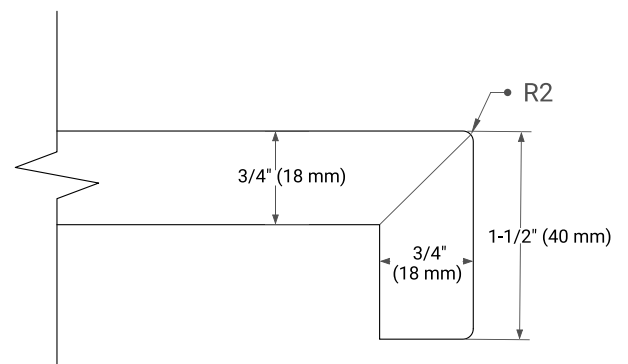

36" SINGLE SINK BASE CABINET

BASE CABINET DIMENSIONS

36" W x 21.5" D x 34.5" H

FEATURES

- Solid wood frame & plywood panels
- Dovetail drawers and joints
- Soft closing doors & drawers

HARDWARE FINISHES*

Brushed Nickel Satin Brass Matte Black Polished Chrome

36" SINGLE OVAL SINK COUNTERTOP WITH 1.5 IN. THICKNESS

OVERALL DIMENSIONS

36.25" W x 22" D x 1.5" H

COUNTERTOP OPTIONS

Carrara Marble

White Quartz

FEATURES

- Solid countertop with mitered edges & seams
- Undermount white oval sink
- Pre-drilled for 8" widespread faucet

INCLUDED

- Countertop
- Matching Backsplash
- Oval Sink

COUNTERTOP PLAN VIEW

EDGE SIDE VIEW

THREE DIMENSIONAL COUNTERTOP VIEW