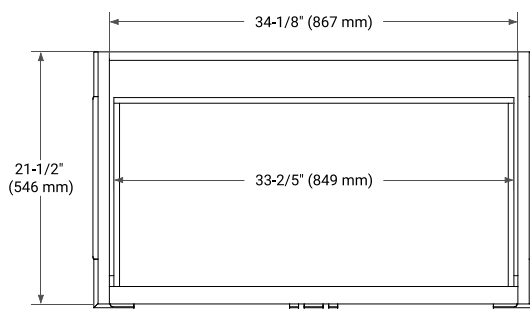

36" SINGLE SINK BASE CABINET

BASE CABINET DIMENSIONS

36" W x 21.5" D x 34.5" H

FEATURES

- Solid wood frame & plywood panels
- Dovetail drawers and joints
- Soft closing doors & drawers

HARDWARE FINISHES*

Brushed Nickel Satin Brass Matte Black Polished Chrome

36" SINGLE OVAL SINK COUNTERTOP WITH 1.5 IN. THICKNESS

OVERALL DIMENSIONS

36.25" W x 22" D x 1.5" H

COUNTERTOP OPTIONS

Carrara Marble

White Quartz

FEATURES

- Solid countertop with mitered edges & seams
- Undermount white oval sink
- Pre-drilled for 8" widespread faucet

INCLUDED

- Countertop
- Matching Backsplash
- Oval Sink

COUNTERTOP PLAN VIEW

EDGE SIDE VIEW

THREE DIMENSIONAL COUNTERTOP VIEW