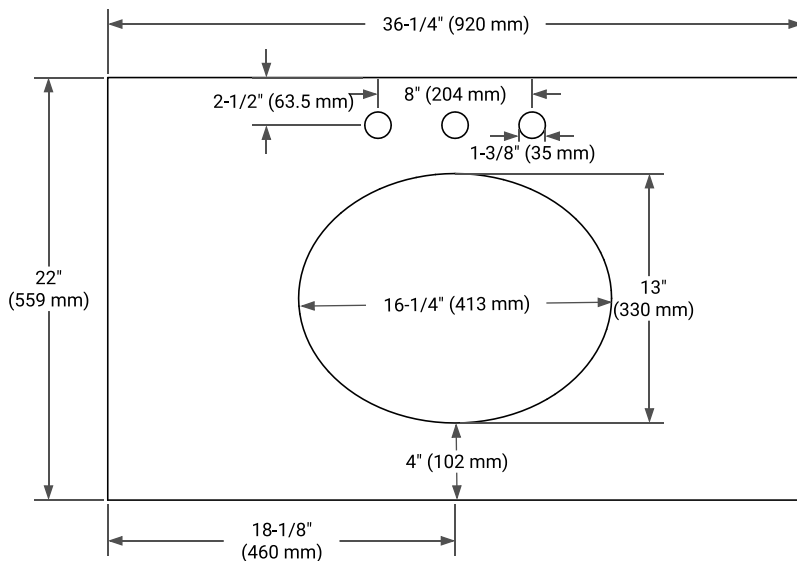

36" SINGLE SINK BASE CABINET

BASE CABINET DIMENSIONS

36" W x 21.5" D x 34.5" H

FEATURES

- Solid wood frame & plywood panels
- Dovetail drawers and joints
- Soft closing doors & drawers

HARDWARE FINISHES*

Brushed Nickel Satin Brass Matte Black Polished Chrome

36" SINGLE OVAL SINK COUNTERTOP WITH 1.5 IN. THICKNESS

OVERALL DIMENSIONS

36.25" W x 22" D x 1.5" H

COUNTERTOP OPTIONS

Carrara Marble

White Quartz

FEATURES

- Solid countertop with mitered edges & seams
- Undermount white oval sink
- Pre-drilled for 8" widespread faucet

INCLUDED

- Countertop
- Matching Backsplash
- Oval Sink

COUNTERTOP PLAN VIEW

EDGE SIDE VIEW

THREE DIMENSIONAL COUNTERTOP VIEW