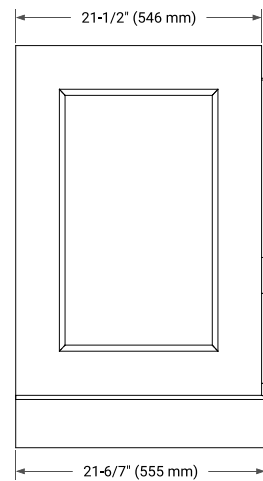

36" SINGLE SINK BASE CABINET

BASE CABINET DIMENSIONS

36" W x 21.5" D x 34.5" H

FEATURES

- Solid wood frame & plywood panels
- Dovetail drawers and joints
- Soft closing doors & drawers

HARDWARE FINISHES*

Brushed Nickel   Satin Brass   Matte Black   Polished Chrome

*Hardware comes preinstalled with the illustrated option. Other finishes are available on our online store if you prefer a different one.

AVAILABLE COLORS

White   Grey   Midnight Blue

FRONT VIEW

SIDE VIEW

PLAN VIEW