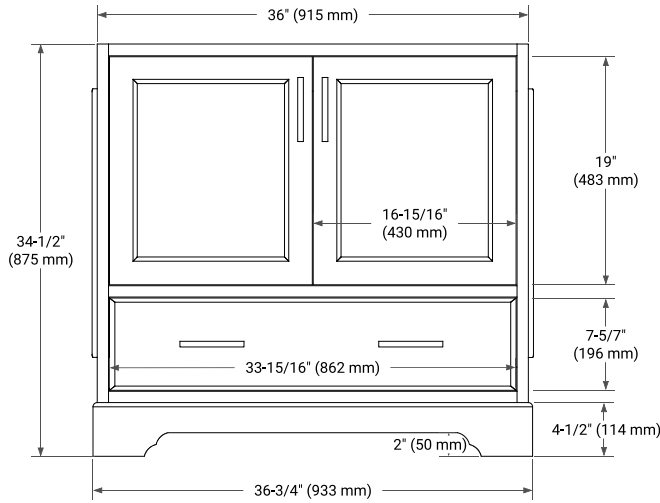

36" SINGLE SINK BASE CABINET

BASE CABINET DIMENSIONS

36" W x 21.5" D x 34.5" H

FEATURES

- Solid wood frame & plywood panels
- Dovetail drawers and joints
- Soft closing doors & drawers

HARDWARE FINISHES*

Brushed Nickel   Satin Brass   Matte Black   Polished Chrome

*Hardware comes preinstalled with the illustrated option. Other finishes are available on our online store if you prefer a different one.

AVAILABLE COLORS

White   Grey   Midnight Blue

FRONT VIEW

SIDE VIEW

PLAN VIEW