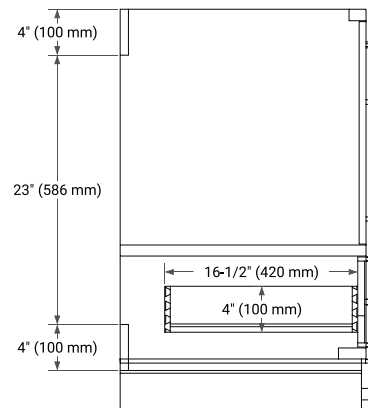

36" SINGLE SINK BASE CABINET

BASE CABINET DIMENSIONS

36" W x 21.5" D x 34.5" H

FEATURES

- Solid wood frame & plywood panels
- Dovetail drawers and joints
- Soft closing doors & drawers

HARDWARE FINISHES*

Brushed Nickel Satin Brass Matte Black Polished Chrome

36" SINGLE OVAL SINK COUNTERTOP WITH 1.5 IN. THICKNESS

OVERALL DIMENSIONS

36.25" W x 22" D x 1.5" H

COUNTERTOP OPTIONS

Carrara Marble

White Quartz

FEATURES

- Solid countertop with mitered edges & seams
- Undermount white oval sink
- Pre-drilled for 8" widespread faucet

INCLUDED

- Countertop
- Matching Backsplash
- Oval Sink

COUNTERTOP PLAN VIEW

EDGE SIDE VIEW

THREE DIMENSIONAL COUNTERTOP VIEW