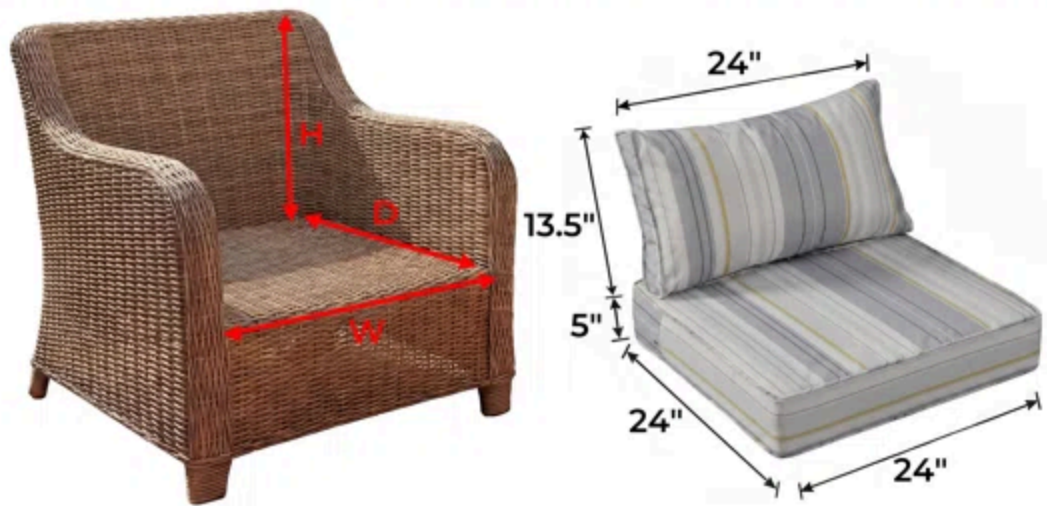

# Cushion Size Guide

Step 1: Measure the width and depth of your seat

Step 2: Compare to our chart. **Fit range:  $\pm 0.5$ "**

Furniture Seat Dimensions	Recommended Cushion Size
W (23"-24") x D (25"-26")	W 23.5" x D 25.5"
W (25"-26") x D (25"-26")	W 25.5" x D 25.5"
W (23.5"-24.5") x D (23.5"-24.5")	W 24" x D 24"