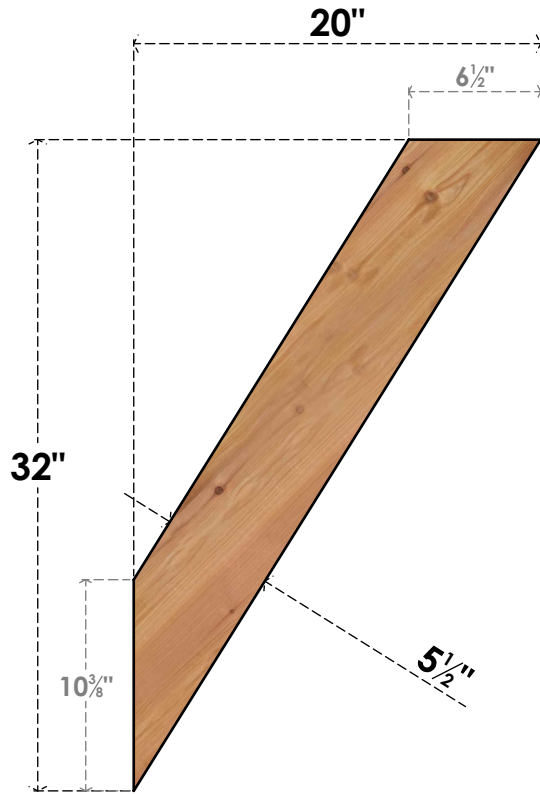

BRC06X20X32TRA00SWR

5 1/2"W X 20"D X 32"H TRADITIONAL SMOOTH BRACE, WESTERN RED CEDAR

SIDE

FRONT

EKENA MILLWORK
 2300 WEST MAIN ST.
 CLARKSVILLE, TX 75426
 TOLL FREE: 866-607-0453
 WWW.EKENAMILLWORK.COM

NOTES