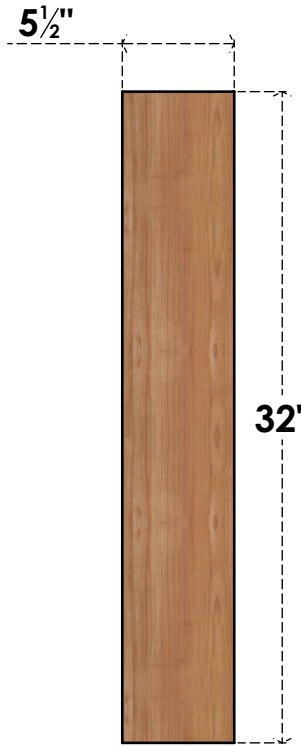

BRC06X20X32TRA00SWR

5 1/2"W X 20"D X 32"H TRADITIONAL SMOOTH BRACE, WESTERN RED CEDAR

SIDE

FRONT

EKENA MILLWORK
 2300 WEST MAIN ST.
 CLARKSVILLE, TX 75426
 TOLL FREE: 866-607-0453
 WWW.EKENAMILLWORK.COM

NOTES