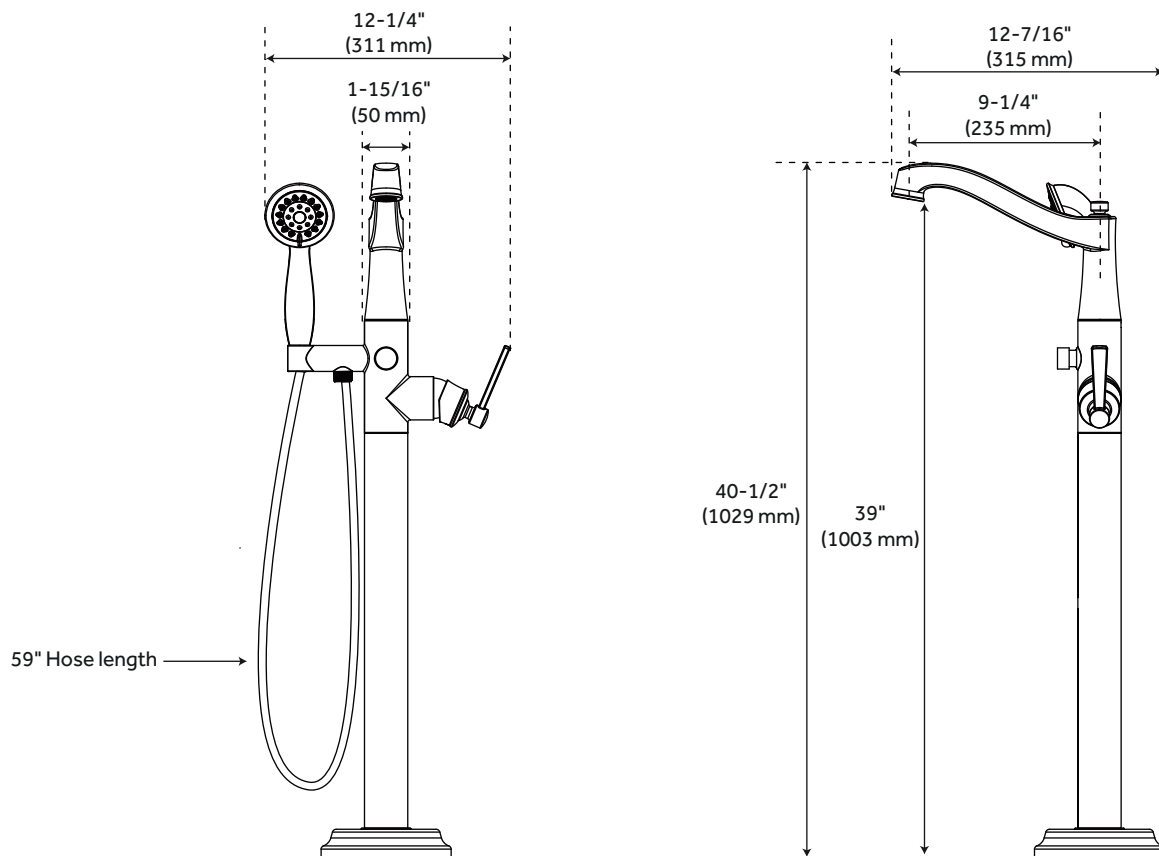

### FEATURES

- Spout max. flow rate: 8 gpm (30 L/min) @ 60 psi.
- Hand shower max. flow rate: 1.8 gpm (6.8 L/min) @ 80 psi.
- Three function hand shower (full spray, massage, spray+massage).
- Integral diverter to hand shower.
- Handshower includes factory installed backflow prevention check valve.
- Optional rough-in valve includes stops.
- Underfloor access is required for proper installation.
- Installation on an existing concrete slab will require cutting and concrete removal.

### FEATURES

Installation Type: Freestanding  
Handle Type: Lever  
Features: Hand Shower Included  
Tub Faucet Material: Brass  
Length: 9-1/4"  
Width: 12-1/4"  
Height: 40-1/2"  
Height To Spout: 39"  
Height to Control Valve: 31-3/4"  
Spout Reach: 9-1/4"  
Spout Width: 1-1/2"  
Hot and Cold Indicators: No  
Drain Included: No  
Base Plate Diameter: 6"  
Ceramic Disc Cartridges: Yes  
Hand Shower Hose Length: 58"  
Hand Shower Material: Zinc  
Hand shower flow rate: 1.8 gpm.

### FEATURES

Material: Brass  
Length: 3-1/2"  
Width: 3-5/8"  
Height: 5-1/8"  
Finish Floor Min: 1-5/8"  
Finish Floor Max: 4-5/8"  
NPT Connection: 1/2"