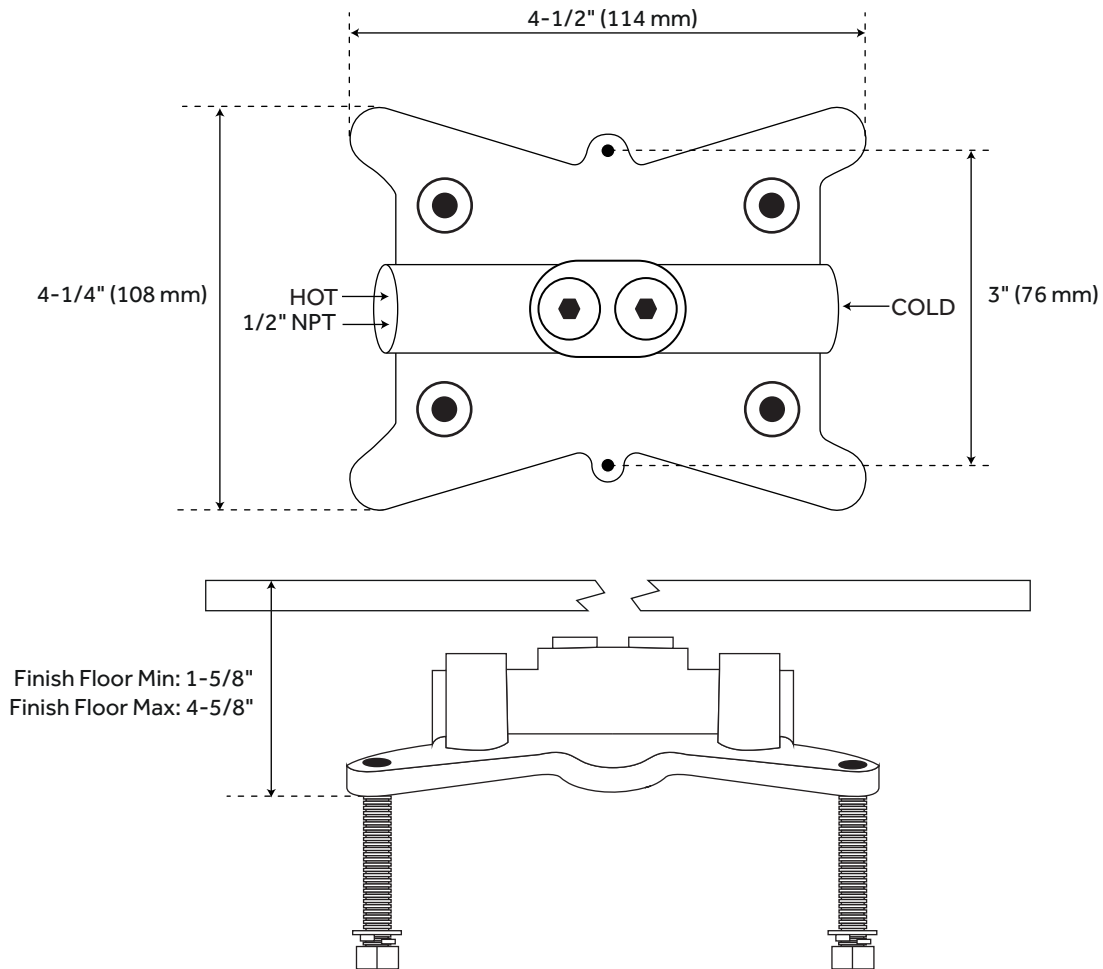

### FEATURES

Installation Type: Freestanding  
Handle Type: Lever  
Features: Hand Shower Included  
Tub Faucet Material: Brass  
Length: 9-1/4"  
Width: 12-1/4"  
Height: 40-1/2"  
Height To Spout: 39"  
Height to Control Valve: 31-3/4"  
Spout Reach: 9-1/4"  
Spout Width: 1-1/2"  
Hot and Cold Indicators: No  
Drain Included: No  
Base Plate Diameter: 6"  
Ceramic Disc Cartridges: Yes  
Hand Shower Hose Length: 58"  
Hand Shower Material: Zinc  
Hand shower flow rate: 1.8 gpm.

### SIGNATURE HARDWARE LIFETIME WARRANTY

See website for warranty information

All dimensions and specifications are nominal and may vary. Use actual products for accuracy in critical situations.

PAGE 2  
Code: SHPTFS2000GBN/SHPTFS2000GCP  
SHPTFS2000GPN

### FEATURES

Material: Brass  
Length: 3-1/2"  
Width: 3-5/8"  
Height: 5-1/8"  
Finish Floor Min: 1-5/8"  
Finish Floor Max: 4-5/8"  
NPT Connection: 1/2"