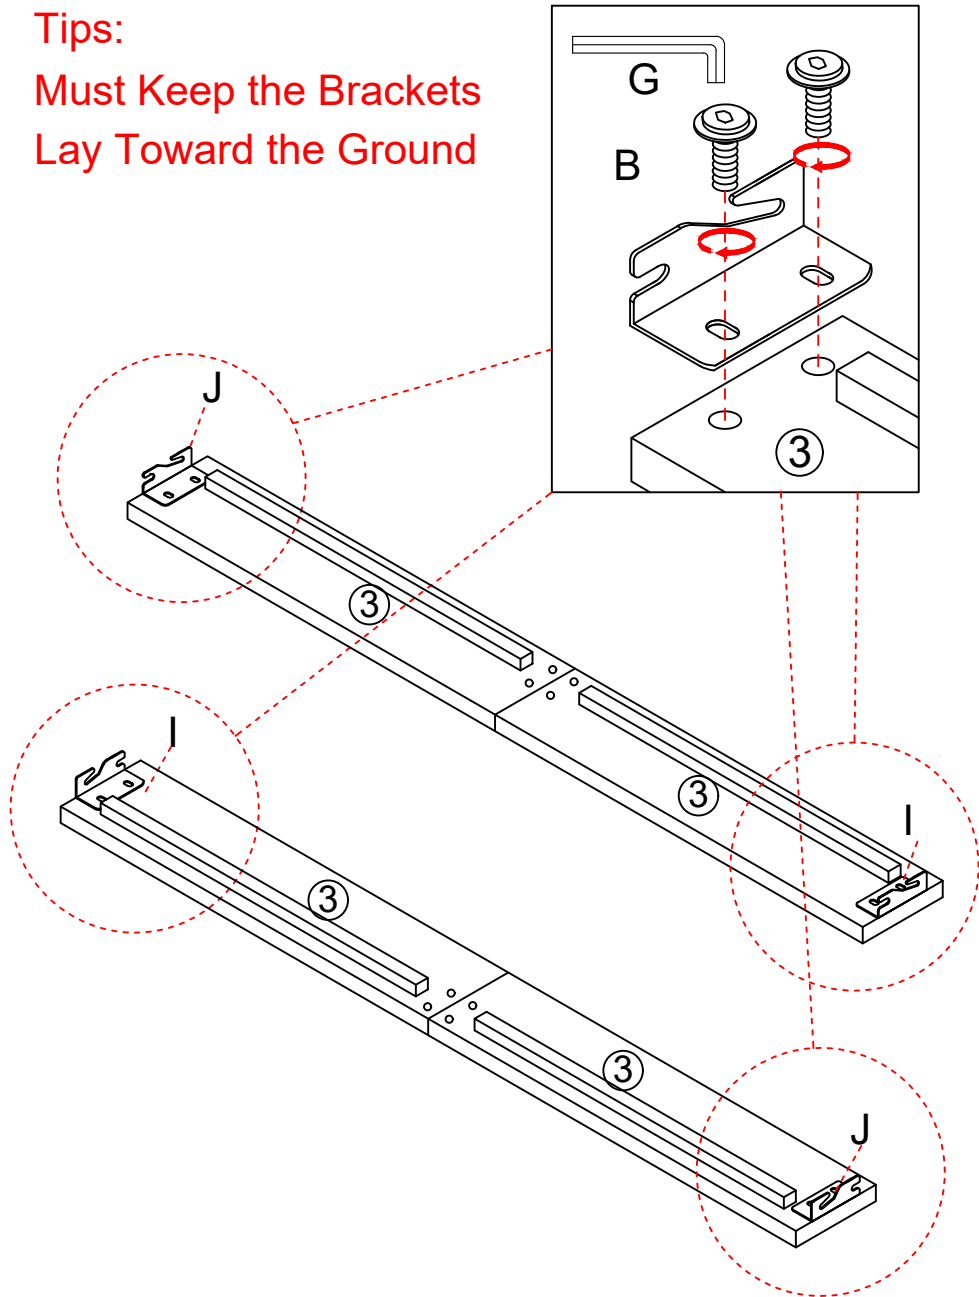

Step 2

Tips:
Must Keep the Brackets
Lay Toward the Ground