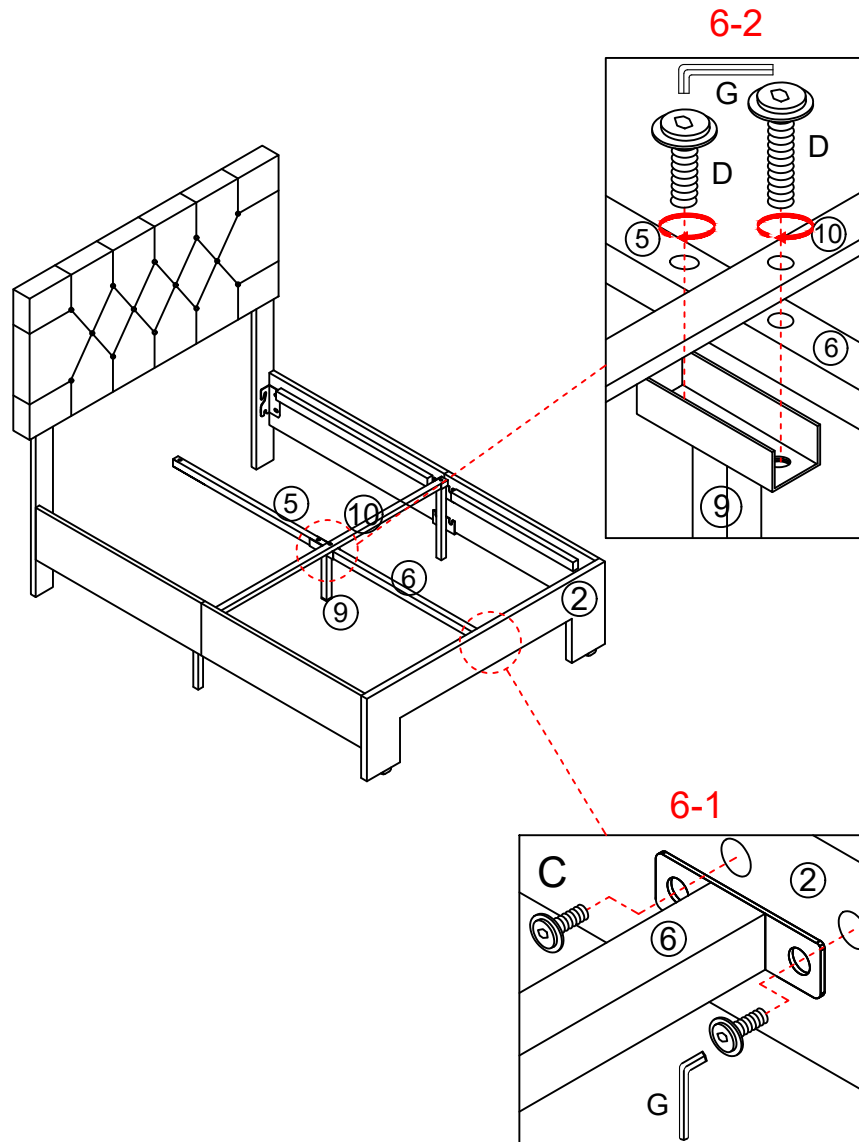

(I)	 Angle iron (Right)	2PCS	(J)	 Angle iron (Left)	2PCS
(K)	 Hook	1PCS	(L)	 Plastic Buckles	2PCS
(M)	 Wheel	5PCS	(O)		2

Step 1

Each pair of holes corresponds to a mattress thickness as shown below

Step 2

Tips:  
Must Keep the Brackets  
Lay Toward the Ground

Step 3

Step 4

 C\*8  G\*1

Step 5

 C\*2  G\*1

Step 6

Tighten the original screw