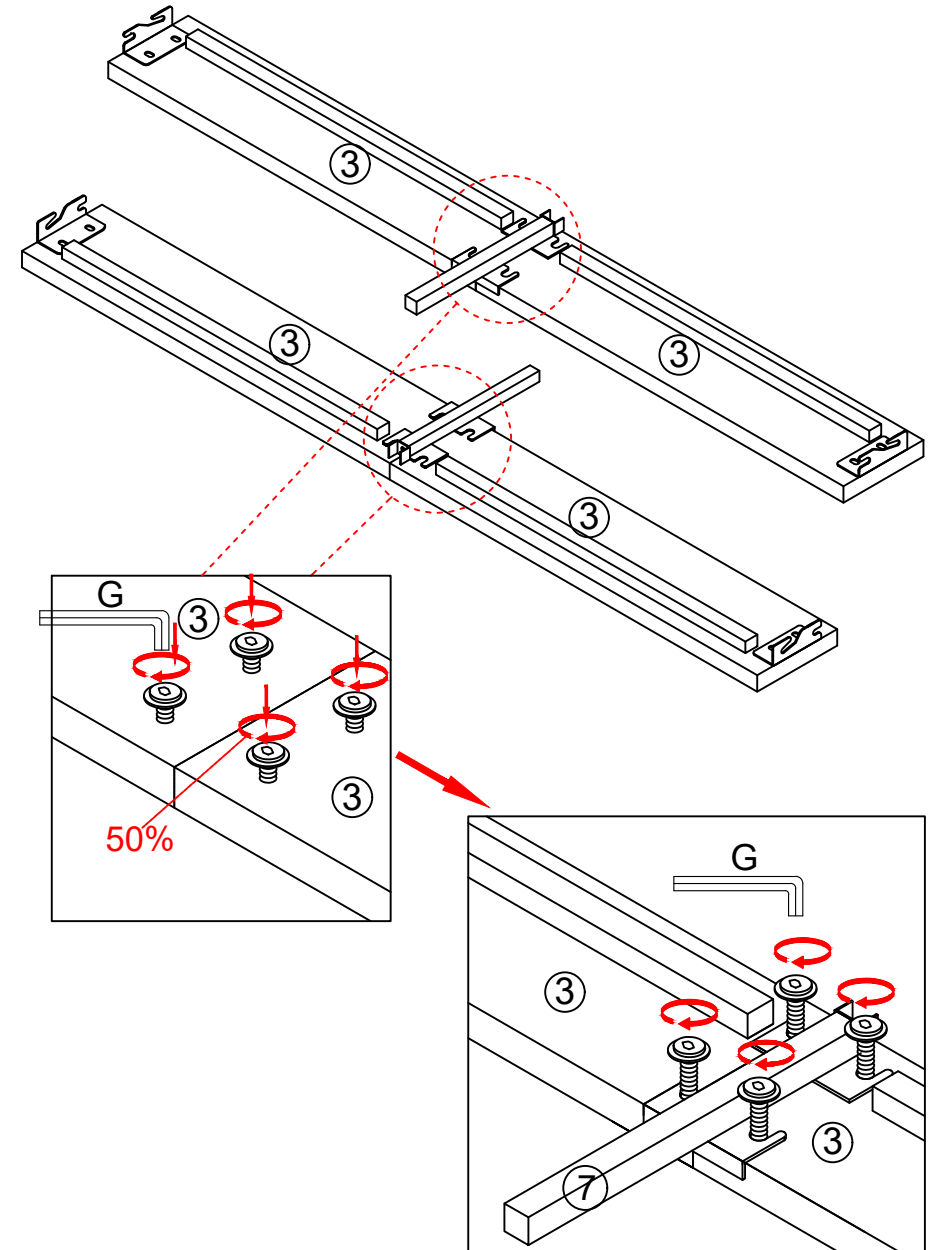

Screws&Tools

(A)	 Bolt M6 x 15	5pcs	(B)	 Bolt M8 x 16	16+1pcs
(C)	 Bolt M8 x 25	14+1pcs	(D)	 Bolt M8 x 45	7+1pcs
(E)	 Spacer	4pcs	(F)	 SCREW M4*25	2pcs
(G)	 Allen Key M5	1pcs	(H)	 Allen Key M4	1pcs

Screws&Tools

(I)	 Angle iron (Right)	2PCS	(J)	 Angle iron (Left)	2PCS
(K)	 Hook	1PCS	(L)	 Plastic Buckles	2PCS
(M)	 Wheel	5PCS	(O)		2

Step 1

Each pair of holes corresponds to a mattress thickness as shown below

Step 2

Tips:  
Must Keep the Brackets  
Lay Toward the Ground

Step 3

Step 4

 C\*8  G\*1

Step 5

 C\*2  G\*1

Step 6

Tighten the original screw