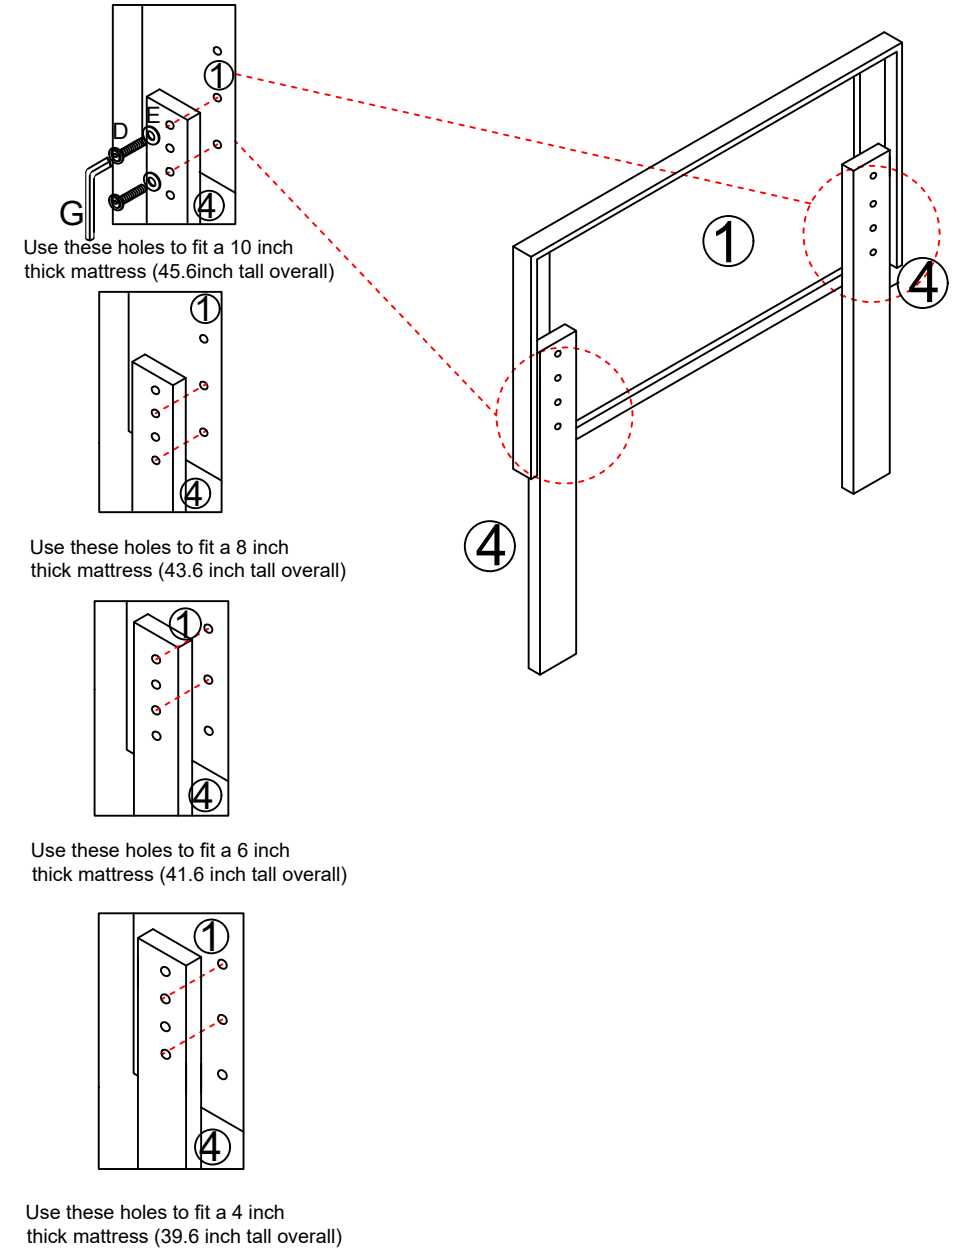

Dimension: TWIN:106\*195\*(100-115)cm

Modelo NO: CY-NO.1

CAUTION!

ACHTUNG!

ATTENTION!

CAUTELA!

PRECAUCIÓN!

Components 					
①		1pcs	②		1pcs
	Twin:106*55.5*7.5			Twin:100*28.5*4	
③		4pcs	④		2pcs
	Twin:94*15*4.5			Twin:78.5*7*2.5	
⑤		1pcs	⑥		1pcs
	Twin:83.6*2.5*2.5			Twin:96.7*8*2.5	
⑦		2pcs	⑧		1pcs
	Twin:28.8*7.5*4.3			Twin:27.4*3.1*2.5	
⑨		1pcs	⑩		1pcs
	Twin:27.4*8*3.1			Twin:95*2.4*1.2	
⑪		1pcs	⑫		1pcs
	Twin:95*5.2*1.2			Twin:95*5.2*1.2	
⑬		1PCS	⑭		1pcs
	Twin:77.5*43.5*10			Twin:82.5*20*2	

Screws&Tools

(A)	 Bolt M6 x 15	5pcs	(B)	 Bolt M8 x 16	16+1pcs
(C)	 Bolt M8 x 25	14+1pcs	(D)	 Bolt M8 x 45	7+1pcs
(E)	 Spacer	4pcs	(F)	 SCREW M4*25	2pcs
(G)	 Allen Key M5	1pcs	(H)	 Allen Key M4	1pcs

Screws&Tools

(I)	 Angle iron (Right)	2PCS	(J)	 Angle iron (Left)	2PCS
(K)	 Hook	1PCS	(L)	 Plastic Buckles	2PCS
(M)	 Wheel	5PCS	(O)		2

Step 1

Each pair of holes corresponds to a mattress thickness as shown below

Step 2