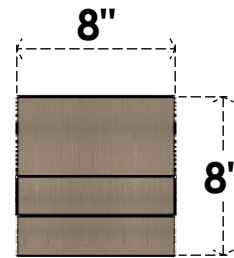

ITEM NUMBER: CORU08X16X08GRNRCPR

8"W X 16"D X 8"H SERIES 3 WIDE GREENSBORO ROUGH CEDAR TIMBERTHANE FAUX WOOD CORBEL, PRIMED

SIDE PROFILE

FRONT PROFILE

ISOMETRIC

EKENA MILLWORK
2300 WEST MAIN ST.
CLARKSVILLE, TX 75426
TOLL FREE: 866-607-0453
WWW.EKENAMILLWORK.COM

NOTES

1. INSTALLATION TO BE COMPLETED IN ACCORDANCE WITH MANUFACTURER'S SPECIFICATIONS.
2. DRAWING MAY NOT BE TO SCALE
3. THIS DRAWING IS INTENDED FOR DESIGN AND PLANNING PURPOSES ONLY.
4. ALL INFORMATION CONTAINED HEREIN WAS CURRENT AT THE TIME OF DEVELOPMENT BUT MUST BE REVIEWED AND APPROVED BY THE PRODUCT MANUFACTURER TO BE CONSIDERED ACCURATE.
5. TIMBERTHANE ARCHITECTURAL PRODUCTS ARE MADE FROM HIGH DENSITY URETHANE AND COME FACTORY PRIMED