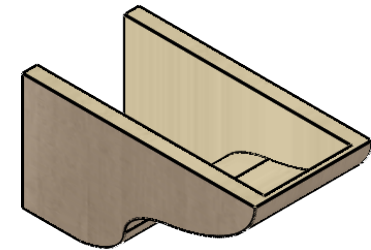

ITEM NUMBER: CORU08X16X08GRNRCPR

8"W X 16"D X 8"H SERIES 3 WIDE GREENSBORO ROUGH CEDAR TIMBERTHANE FAUX WOOD CORBEL, PRIMED

SIDE PROFILE

FRONT PROFILE

ISOMETRIC

EKENA MILLWORK
2300 WEST MAIN ST.
CLARKSVILLE, TX 75426
TOLL FREE: 866-607-0453
WWW.EKENAMILLWORK.COM