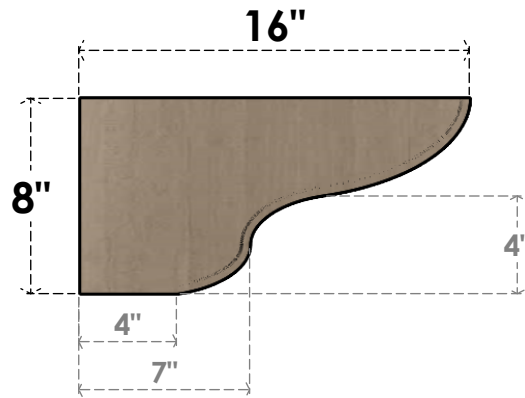

ITEM NUMBER: CORU08X16X08GRNRCPR

8"W X 16"D X 8"H SERIES 3 WIDE GREENSBORO ROUGH CEDAR TIMBERTHANE FAUX WOOD CORBEL, PRIMED

SIDE PROFILE

FRONT PROFILE

ISOMETRIC

EKENA MILLWORK
2300 WEST MAIN ST.
CLARKSVILLE, TX 75426
TOLL FREE: 866-607-0453
WWW.EKENAMILLWORK.COM

NOTES

1. INSTALLATION TO BE COMPLETED IN ACCORDANCE WITH MANUFACTURER'S SPECIFICATIONS.
2. DRAWING MAY NOT BE TO SCALE
3. THIS DRAWING IS INTENDED FOR DESIGN AND PLANNING PURPOSES ONLY.
4. ALL INFORMATION CONTAINED HEREIN WAS CURRENT AT THE TIME OF DEVELOPMENT BUT MUST BE REVIEWED AND APPROVED BY THE PRODUCT MANUFACTURER TO BE CONSIDERED ACCURATE.
5. TIMBERTHANE ARCHITECTURAL PRODUCTS ARE MADE FROM HIGH DENSITY URETHANE AND COME FACTORY PRIMED