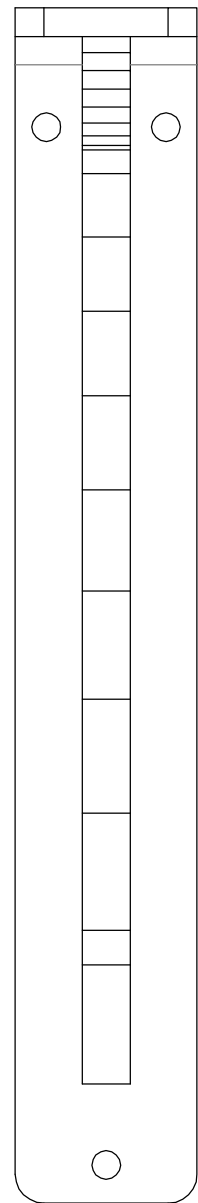

Width(W): 1 1/2"

Depth(D): 10"

Height(H): 12"

ITEM NUMBER: BKTM01X10X12SCR

1 1/2"W x 10"D x 12"H Crawley Wrought Iron Bracket,
(Single center brace), Powder Coated Black

P:866.607.0453 / F: 866.591.3143
2300 W. Main St. / Clarksville, TX 75426
sales@ekenamillwork.com / www.ekenamillwork.com

EKENA
MILLWORK