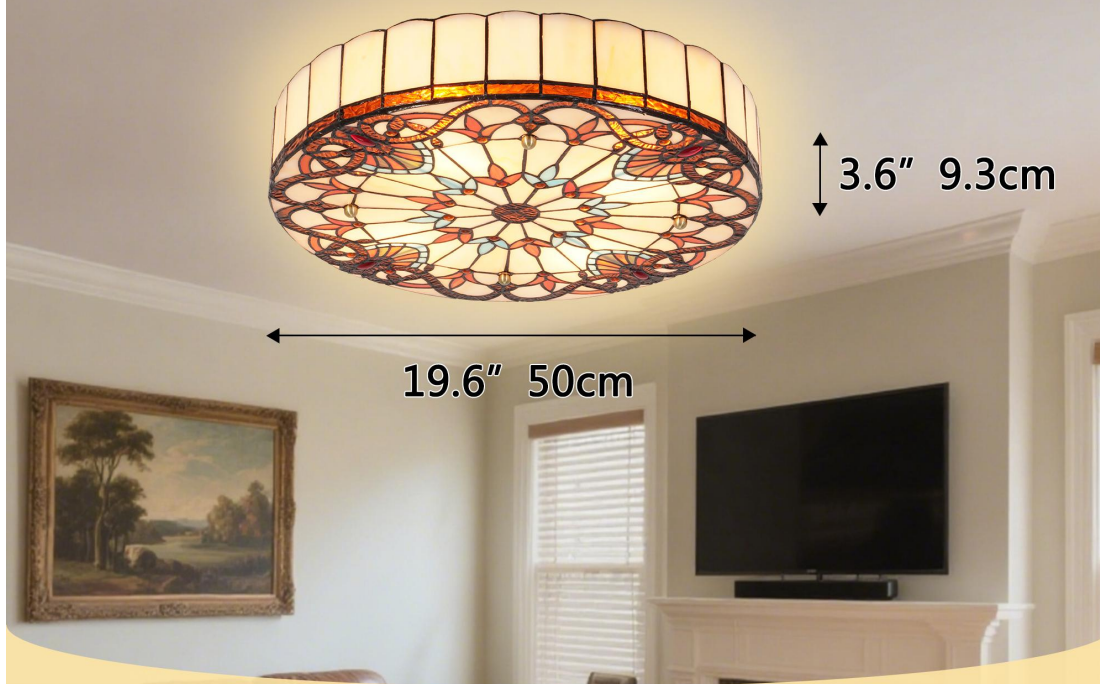

PRODUCT DIMENSIONS

E26 Base x4

(Bulbs Not Included)