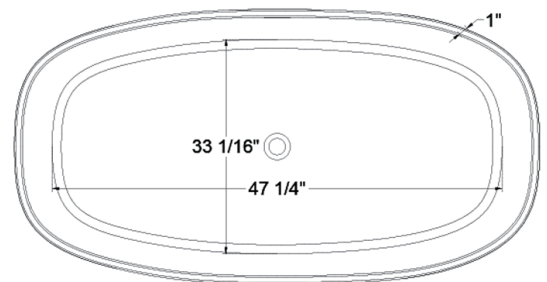

MODEL No. GP965-63MW

(Front View)

(Side View)

(Bottom view)

(Top View)