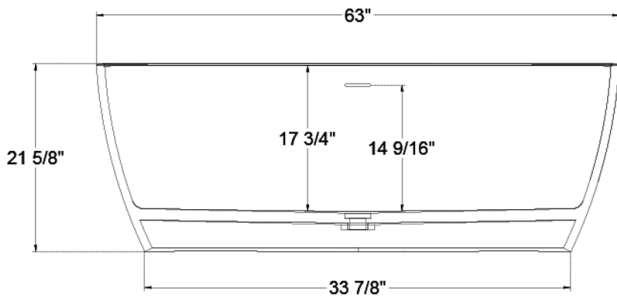

626-679-3588
service@getprohome.com
www.getprohome.com
162 Atlantic St, Pomona, CA 91768

SIZE DETAILS

SOLID SURFACE BATHTUB

service@getprohome.com
626 679 3588

PRODUCT
INSTRUCTION
VIDEO

SIZE DETAILS

PRODUCT
INSTRUCTION
VIDEO

MODEL No. GP965-63MW

(Front View)

(Side View)

(Bottom view)

(Top View)