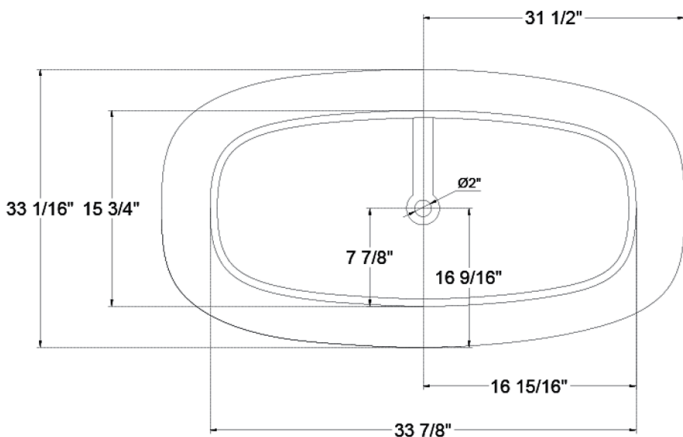

626-679-3588
service@getprohome.com
www.getprohome.com
162 Atlantic St, Pomona, CA 91768

SIZE DETAILS

SOLID SURFACE BATHTUB

service@getprohome.com
626 679 3588

PRODUCT
INSTRUCTION
VIDEO

SIZE DETAILS

PRODUCT
INSTRUCTION
VIDEO

MODEL No. GP965-63MW

(Front View)

(Side View)

(Bottom view)

(Top View)