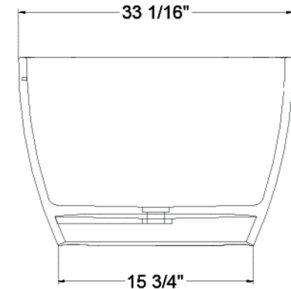

626-679-3588
service@getprohome.com
www.getprohome.com
162 Atlantic St, Pomona, CA 91768

SIZE DETAILS

SOLID SURFACE BATHTUB

service@getprohome.com
626 679 3588

PRODUCT
INSTRUCTION
VIDEO

SIZE DETAILS

PRODUCT
INSTRUCTION
VIDEO

MODEL No. GP965-63MW

(Front View)

(Side View)

(Bottom view)

(Top View)