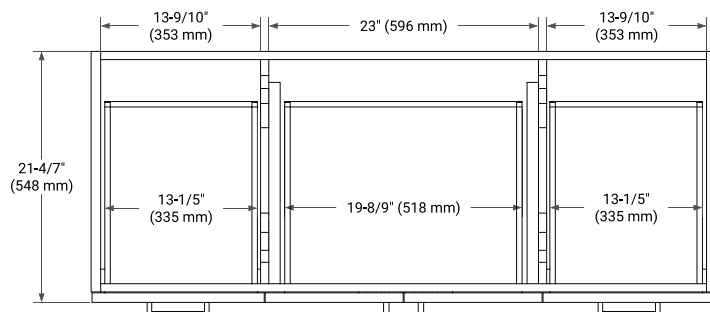

54" SINGLE SINK BASE CABINET

BASE CABINET DIMENSIONS

54" W x 21.6" D x 34.5" H

FEATURES

- Solid wood frame & plywood panels
- Dovetail drawers and joints
- Soft closing doors & drawers

HARDWARE FINISHES*

Brushed Nickel Satin Brass Matte Black Polished Chrome

54" SINGLE OVAL SINK COUNTERTOP WITH 1.5 IN. THICKNESS

OVERALL DIMENSIONS

54.25" W x 22" D x 1.5" H

COUNTERTOP OPTIONS

Carrara White Quartz

FEATURES

- Solid countertop with mitered edges & seams
- Undermount white oval sink
- Pre-drilled for 8" widespread faucet

INCLUDED

- Countertop
- Matching Backsplash
- Oval Sink

COUNTERTOP PLAN VIEW

EDGE SIDE VIEW

THREE DIMENSIONAL COUNTERTOP VIEW