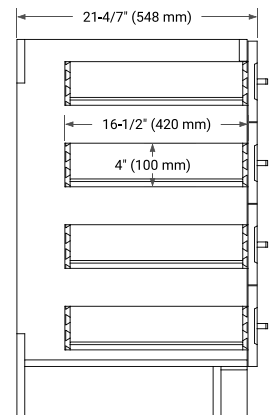

54" SINGLE SINK BASE CABINET

BASE CABINET DIMENSIONS

54" W x 21.6" D x 34.5" H

FEATURES

- Solid wood frame & plywood panels
- Dovetail drawers and joints
- Soft closing doors & drawers

HARDWARE FINISHES*

Brushed Nickel Satin Brass Matte Black Polished Chrome

54" SINGLE OVAL SINK COUNTERTOP WITH 1.5 IN. THICKNESS

OVERALL DIMENSIONS

54.25" W x 22" D x 1.5" H

COUNTERTOP OPTIONS

Carrara White Quartz

FEATURES

- Solid countertop with mitered edges & seams
- Undermount white oval sink
- Pre-drilled for 8" widespread faucet

INCLUDED

- Countertop
- Matching Backsplash
- Oval Sink

COUNTERTOP PLAN VIEW

EDGE SIDE VIEW

THREE DIMENSIONAL COUNTERTOP VIEW