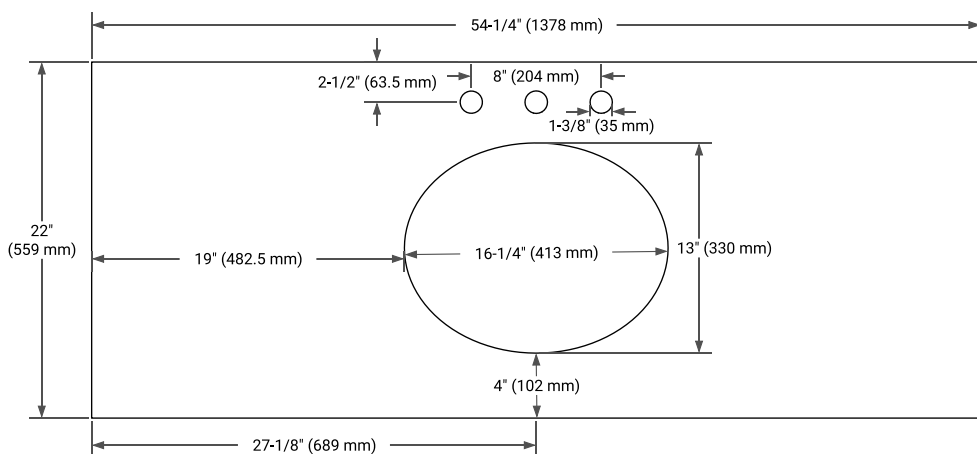

54" SINGLE SINK BASE CABINET

BASE CABINET DIMENSIONS

54" W x 21.6" D x 34.5" H

FEATURES

- Solid wood frame & plywood panels
- Dovetail drawers and joints
- Soft closing doors & drawers

HARDWARE FINISHES*

Brushed Nickel Satin Brass Matte Black Polished Chrome

54" SINGLE OVAL SINK COUNTERTOP WITH 1.5 IN. THICKNESS

OVERALL DIMENSIONS

54.25" W x 22" D x 1.5" H

COUNTERTOP OPTIONS

Carrara White Quartz

FEATURES

- Solid countertop with mitered edges & seams
- Undermount white oval sink
- Pre-drilled for 8" widespread faucet

INCLUDED

- Countertop
- Matching Backsplash
- Oval Sink

COUNTERTOP PLAN VIEW

EDGE SIDE VIEW

THREE DIMENSIONAL COUNTERTOP VIEW