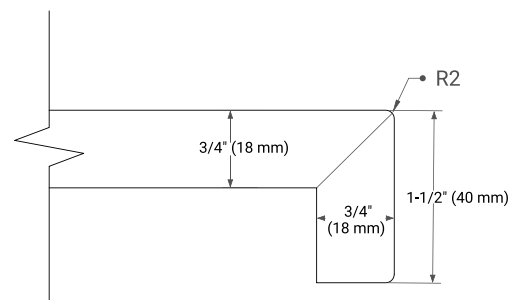

54" SINGLE OVAL SINK COUNTERTOP WITH 1.5 IN. THICKNESS

OVERALL DIMENSIONS

54.25" W x 22" D x 1.5" H

COUNTERTOP OPTIONS

Carrara White Quartz

FEATURES

- Solid countertop with mitered edges & seams
- Undermount white oval sink
- Pre-drilled for 8" widespread faucet

INCLUDED

- Countertop
- Matching Backsplash
- Oval Sink

COUNTERTOP PLAN VIEW

EDGE SIDE VIEW

THREE DIMENSIONAL COUNTERTOP VIEW