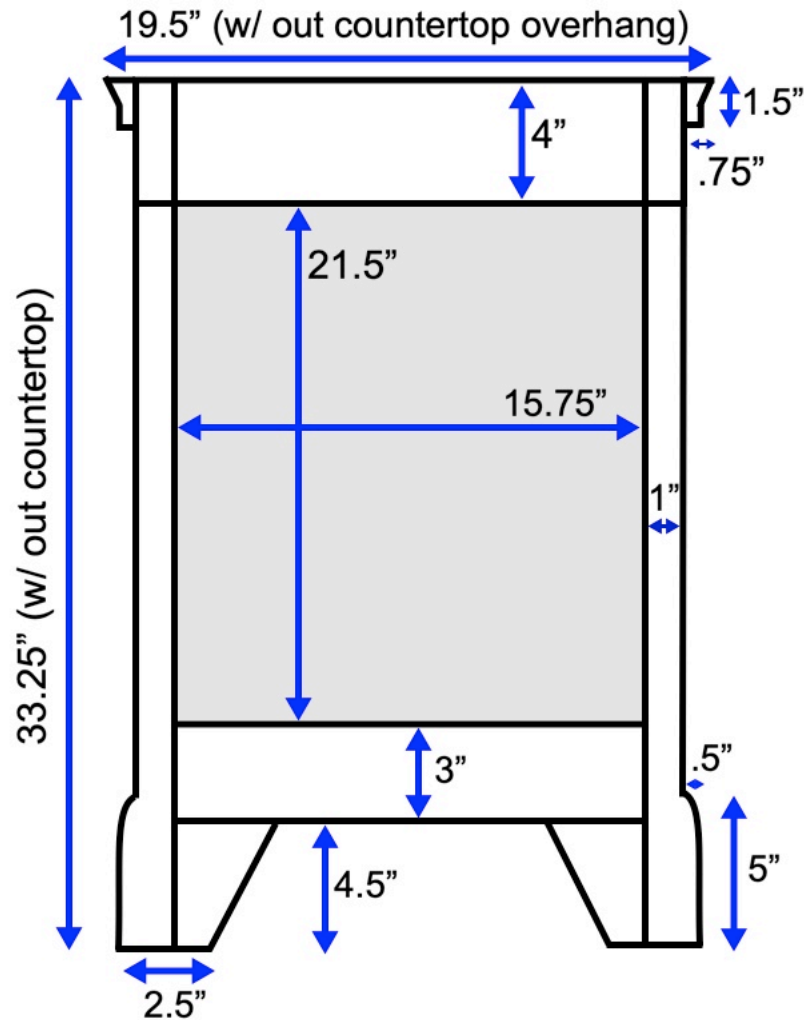

20-inch Bath Vanity (Back View)

All measurements are approximate and rounded to the nearest quarter inch.
Please allow for a slight margin of error.