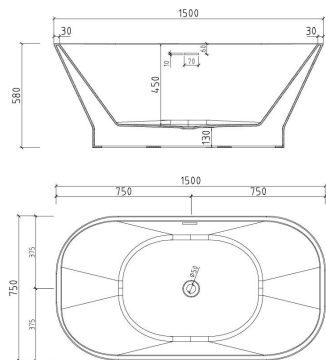

Princess

YY002-1500WB

Material:	High glossy acrylic
Color:	Black
Size:	1500*750*580mm
Volume:	m ³
Gross Weight:	45.8KG
Net Weight:	37.8KG