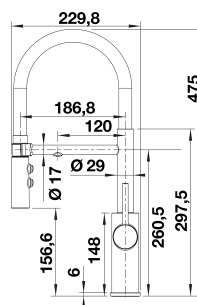

CATRIS FLEXO Filter PVD

Warranty

BLANCO offers a limited lifetime warranty on all sinks and faucets, as well as a one-year warranty on all custom accessories.

Code/Standards Compliance

BLANCO sinks and faucets are third-party tested and certified to standards and listed by applicable certification bodies. For more information on individual product listings, contact our office or listing organization.

View our how-to videos to learn more about installing and caring for BLANCO products:
<https://www.blanco.com/us-en/service/how-to-videos/how-to-videos-for-sinks/>

Questions? Contact us today

BLANCO America, Inc.
110 Mount Holly By-Pass
Lumberton, NJ 08048

Phone & Fax
Phone: 888-668-6201
Fax: 609-668-6211

While BLANCO endeavors to provide accurate information, all dimensions are nominal, cannot be guaranteed, and are subject to change or cancellation. BLANCO assumes no responsibility for use of superseded or voided specifications.