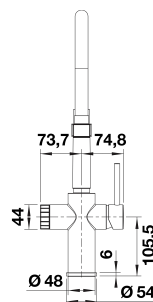

CATRIS FLEXO Filter PVD

Warranty

BLANCO offers a limited lifetime warranty on all sinks and faucets, as well as a one-year warranty on all custom accessories.

Code/Standards Compliance

BLANCO sinks and faucets are third-party tested and certified to standards and listed by applicable certification bodies. For more information on individual product listings, contact our office or listing organization.

View our how-to videos to learn more about installing and caring for BLANCO products:
<https://www.blanco.com/us-en/service/how-to-videos/how-to-videos-for-sinks/>

Questions? Contact us today

BLANCO America, Inc.
110 Mount Holly By-Pass
Lumberton, NJ 08048

Phone & Fax
Phone: 888-668-6201
Fax: 609-668-6211

While BLANCO endeavors to provide accurate information, all dimensions are nominal, cannot be guaranteed, and are subject to change or cancellation. BLANCO assumes no responsibility for use of superseded or voided specifications.