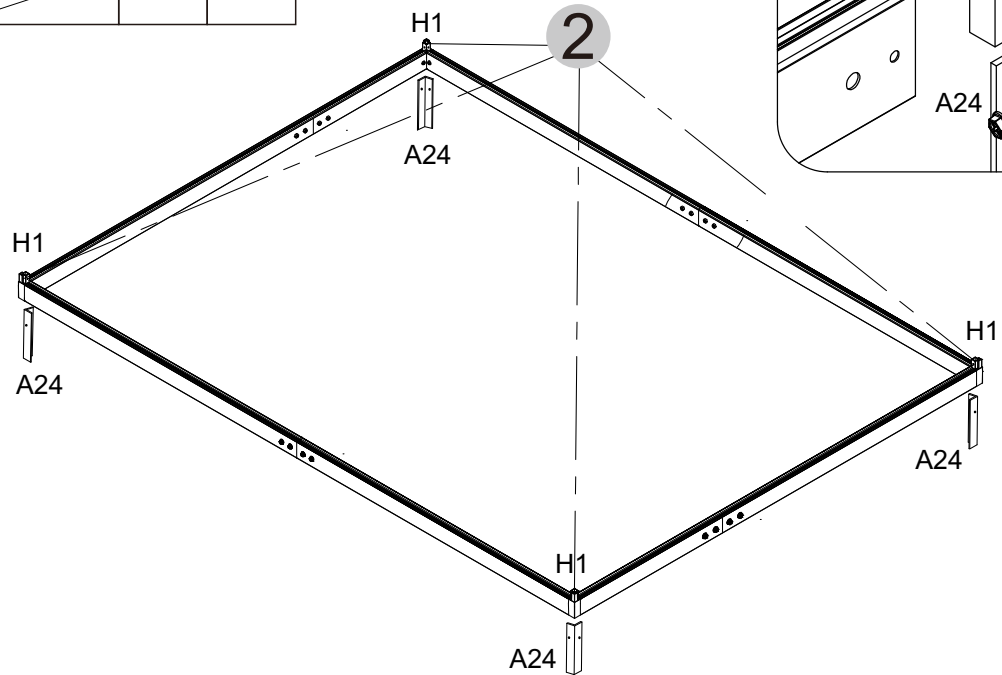

No.	Picture	Qty.	Size
H15		x2	
H16		x24	M6x20
H17		x2	
H18		x1	
H19		x1	M4X40
H20		x18	St4x8
A22-1		x1	

Twin PC Board:

No.	Picture	Qty.
B1		18
B2		2
B5		1
B9		2
B3		2
B8		2

No.	Picture	Qty.
B4		1
B7		1
B6		1

The white film faces outwards if applicable.

ROOF SECTION

WALL SECTION

Picture	NO.	Qty.
	A1-1	x4
	A1-2	x2
	A1-3	x2
	A18	x4
	H6	x16
	H9	x16

Please merge the fittings until there is no gap before tightening the screws. H14

Step 1

Picture	NO.	Qty.
	H1	x4
	H8	x8
	A24	x4

Step 2

a
or
b

Step 3-4

Picture	NO.	Qty.
	A4	x4
	A6-1	x1
	A6-2	x1
	A6-3	x1
	A6-4	x1
	H8	x4

Please note the A4 orientation

Picture	NO.	Qty.
	B9	x2