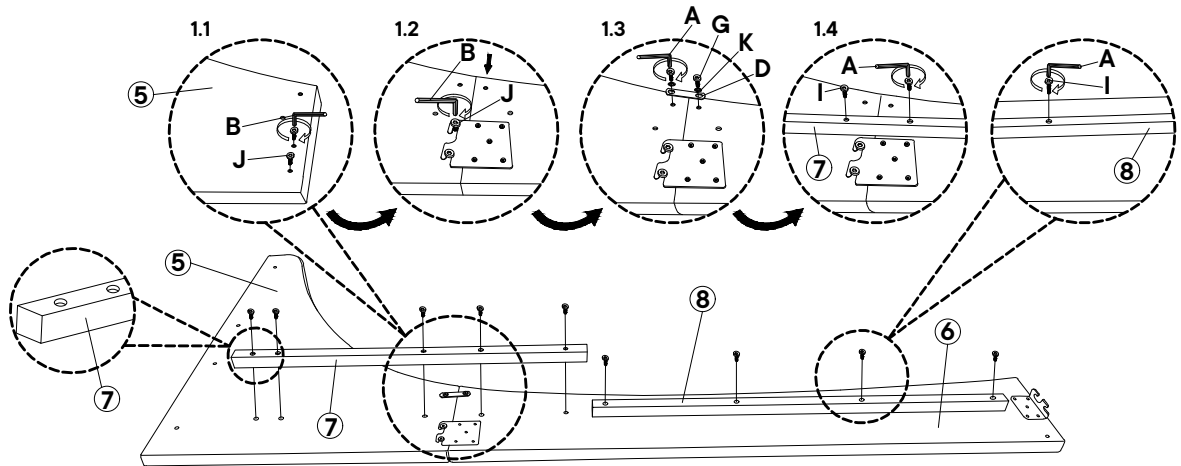

ASSEMBLY INSTRUCTIONS

QUEEN

1