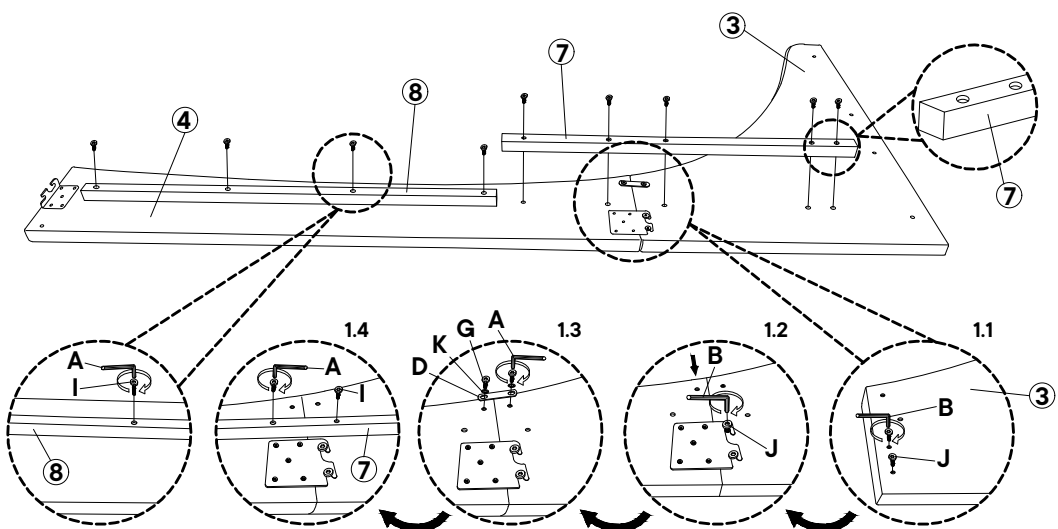

ASSEMBLY INSTRUCTIONS

QUEEN

1

2