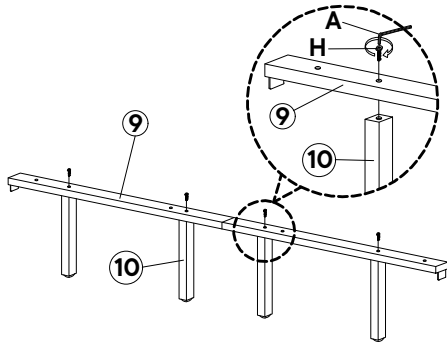

ASSEMBLY INSTRUCTIONS

QUEEN

7