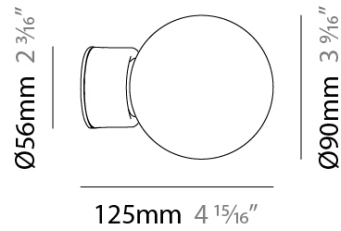

PHYSICAL

Shape: Abstract

Diameter (mm): 90

Diameter (in): 3 ⁹/₁₆

Height (mm): 90

Depth (mm): 125

Height (in): 3 ⁹/₁₆

Depth (in): 4 ¹⁵/₁₆

Max. Wattage Per Lamp (W): 4.8

Lamp Base: G9

Input Voltage (V): 120

RATINGS AND CERTIFICATIONS

Certified By: Certified for North American Standards

IP rating: IP20

4 1/4"
Ø108mm

J-Box cover plate
Included