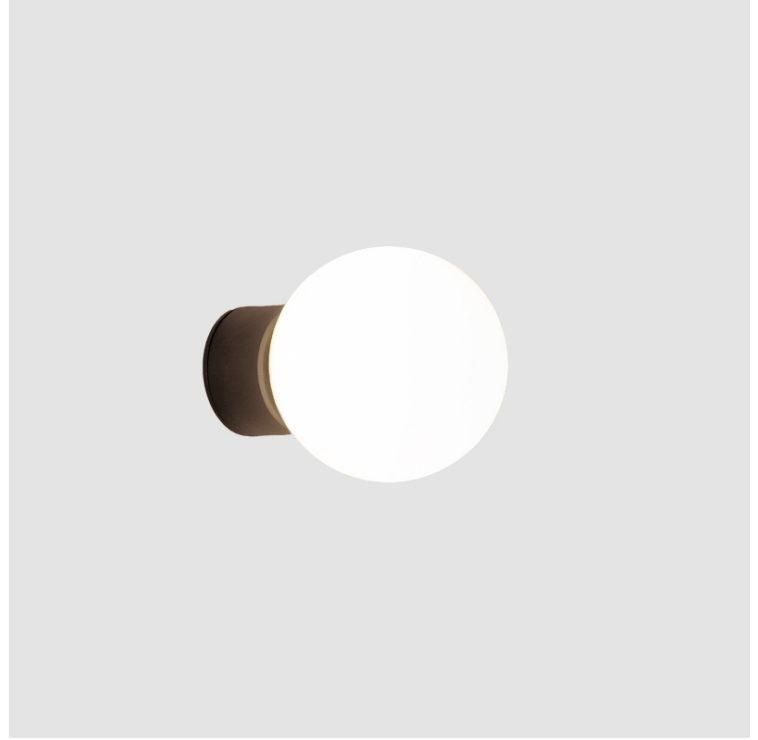

SYMPHONY SURFACE

D92266-AGL

PROJECT _____

TYPE _____

SPECIFIER _____

QUANTITY _____

DATE _____

YOUR SELECTED OPTIONS

Finish Options: Anthracite Gray Lacquer

GENERAL

Series: Symphony

Brand: Milan

Division: Design

Mounting Type: Surface

Mounting Location: Wall

Subcategory: Wall Effect

PHYSICAL

Shape: Abstract

Diameter (mm): 90

Diameter (in): 3 ⁹/₁₆

Height (mm): 90

Depth (mm): 125

Height (in): 3 ⁹/₁₆

Depth (in): 4 ¹⁵/₁₆

Light Distribution: Direct

Diffuser: Glass - Opal

Fixture Finish: AGL / MCL / MKL

Fixture Material: Glass / Metal

ELECTRICAL

Number of Lamps: 1

Lamp Type: LED Retrofit

Bulb Included: Bulb Not Included

Max. Wattage Per Lamp (W): 4.8

Lamp Base: G9

Input Voltage (V): 120

RATINGS AND CERTIFICATIONS

Certified By: Certified for North American Standards

IP rating: IP20

4 1/4"
Ø108mm

J-Box cover plate
Included