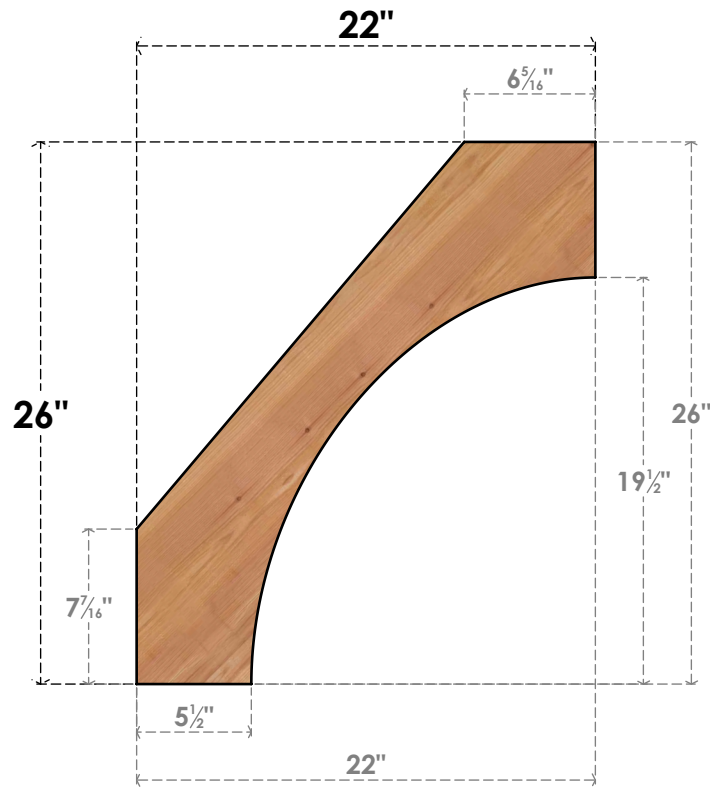

BRC06X22X26WTLOOSWR

5 1/2"W X 22"D X 26"H WESTLAKE SMOOTH BRACE, WESTERN RED CEDAR

SIDE

FRONT

EKENA MILLWORK
 2300 WEST MAIN ST.
 CLARKSVILLE, TX 75426
 TOLL FREE: 866-607-0453
 WWW.EKENAMILLWORK.COM

NOTES