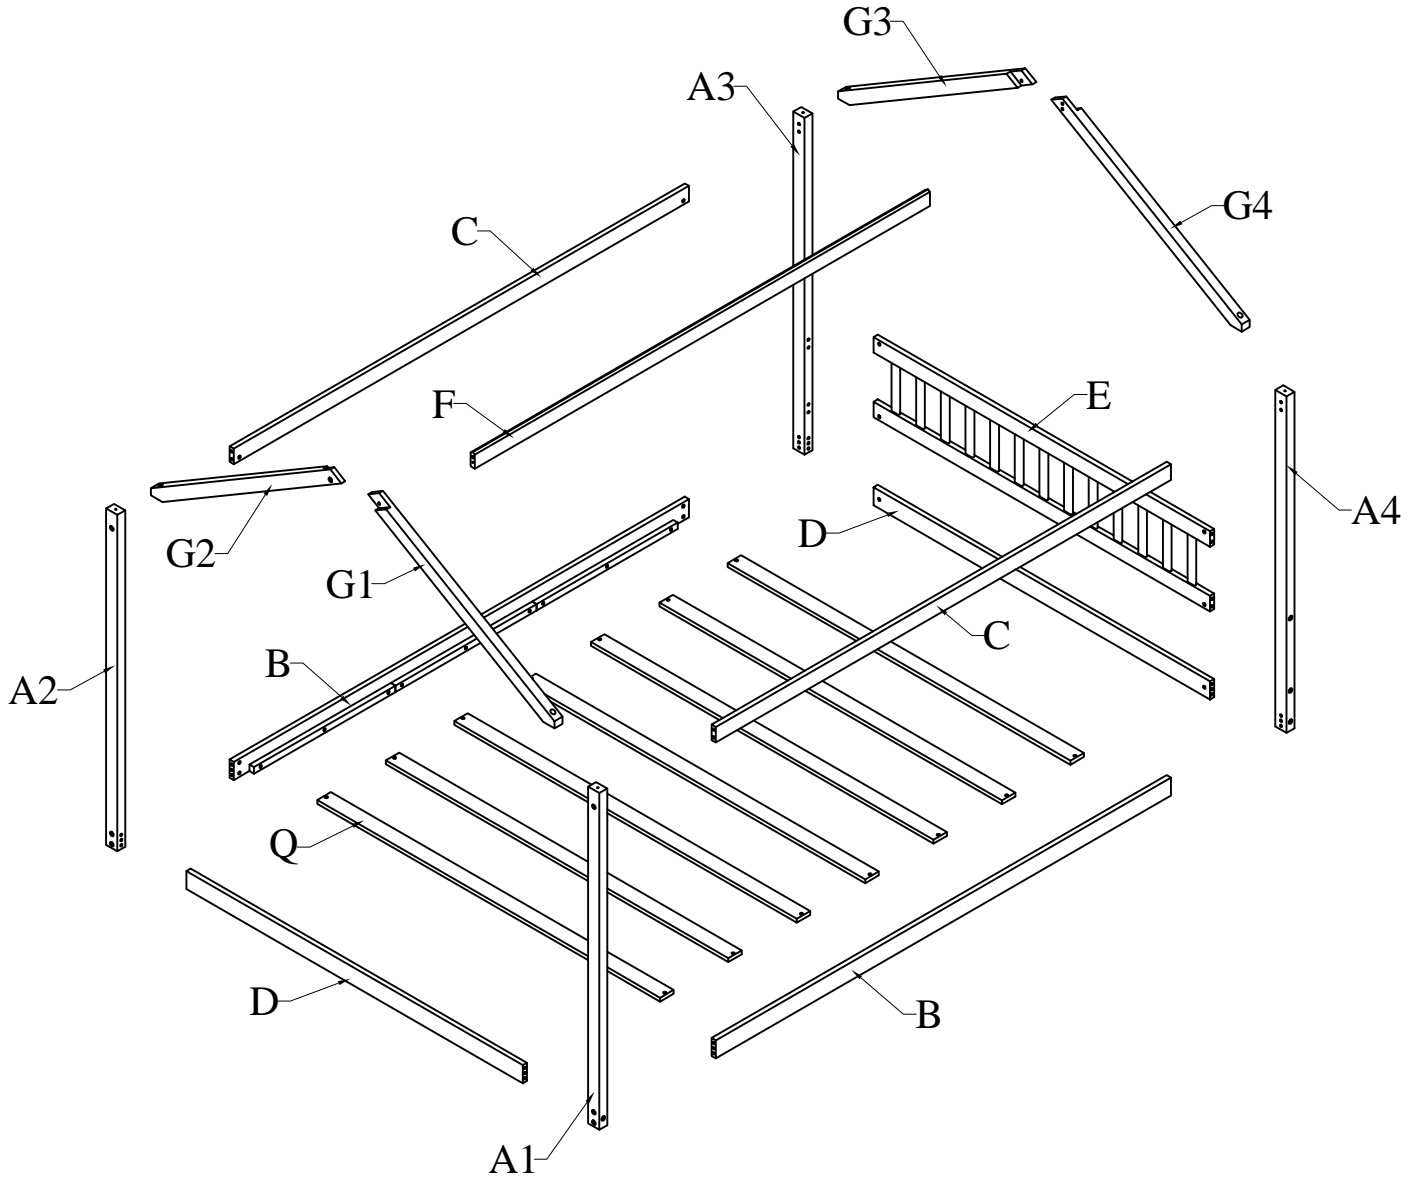

ASSEMBLY INSTRUCTIONS

DETAIL VIEW

BOX

A1

Front leg - left (1pc)

A2

Back leg - left (1pc)

A3

Back leg - right (1pc)

A4

Front leg - right (1pc)

B

Side rail (2pcs)

C

Guardrail (2pcs)

D

Horizontal rail (2pcs)

E

Side frame (1pc)

F

Guard rail top (1pc)

G1

Vertical bar front - left (1pc)

G2

<p>1</p>  <p>Hex - Head bolts Ø1/4" * 90 - 8pcs</p>	<p>2</p>  <p>Hex - Head bolts Ø1/4" * 80 - 12pcs</p>	<p>3</p>  <p>Horizontal - Hold bolts Ø1/4" - 20pcs</p>	<p>4</p>  <p>Hexagonal bolts catch wood Ø6 * 70 - 6pcs</p>
<p>5</p>  <p>Wood crews M4 * 25 - 14pcs</p>	<p>6</p>  <p>Wood dowel Ø8 * 30 - 22pcs</p>	<p>7</p>  <p>Allen key K4 - 1pc</p>	