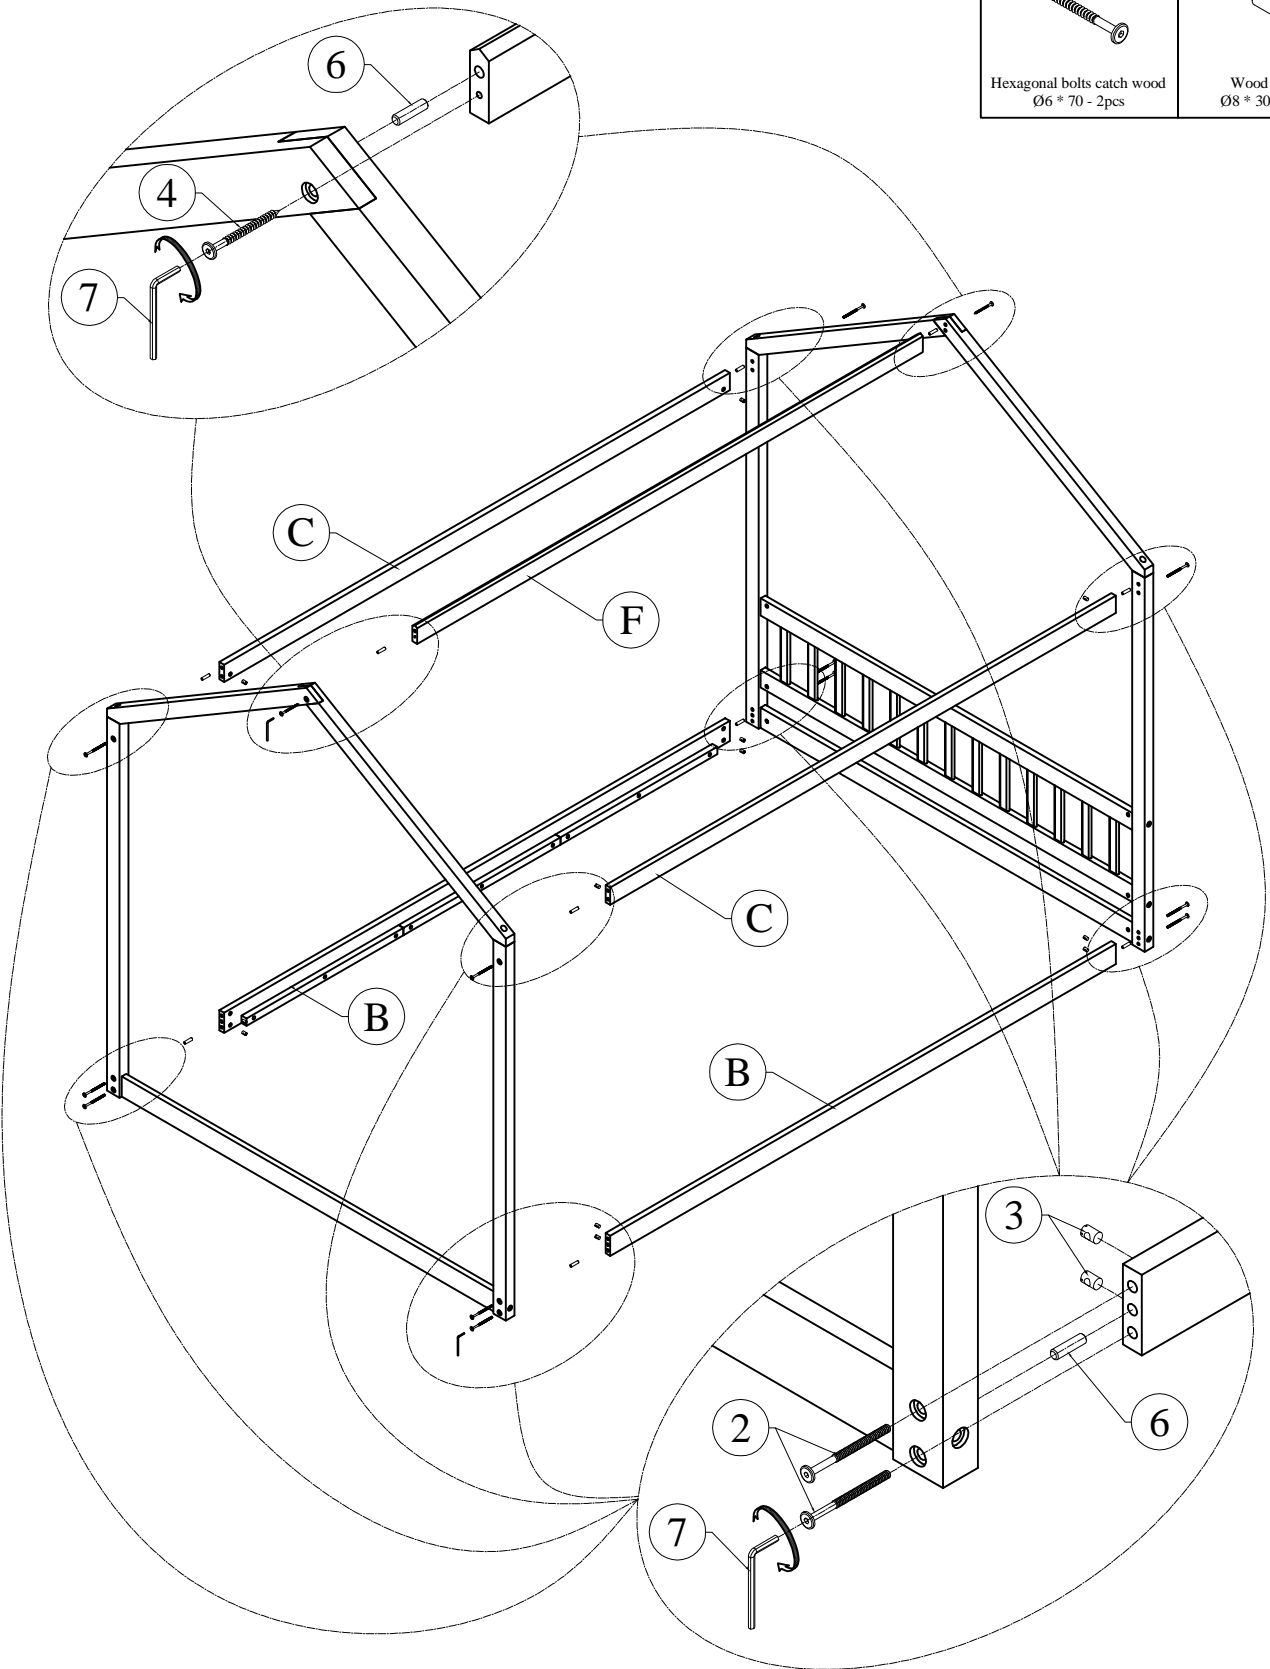

ASSEMBLY INSTRUCTIONS

DETAIL VIEW

BOX

A1

Front leg - left (1pc)

A2

Back leg - left (1pc)

A3

<p>1</p>  <p>Hex - Head bolts Ø1/4" * 90- 6pcs</p>	<p>3</p>  <p>Horizontal - Hold bolts Ø1/4" - 6pcs</p>	<p>6</p>  <p>Wood dowel Ø8 * 30 - 8pcs</p>
--	--	---

STEP 4

<p>4</p> <p>Hexagonal bolts catch wood Ø6 * 70 - 2pcs</p>

STEP 5

<p>2</p>  <p>Hex - Head bolts Ø1/4" * 80 - 12pcs</p>	<p>3</p>  <p>Horizontal - Hold bolts Ø1/4" - 12pcs</p>
<p>4</p>  <p>Hexagonal bolts catch wood Ø6 * 70 - 2pcs</p>	<p>6</p>  <p>Wood dowel Ø8 * 30 - 10pcs</p>