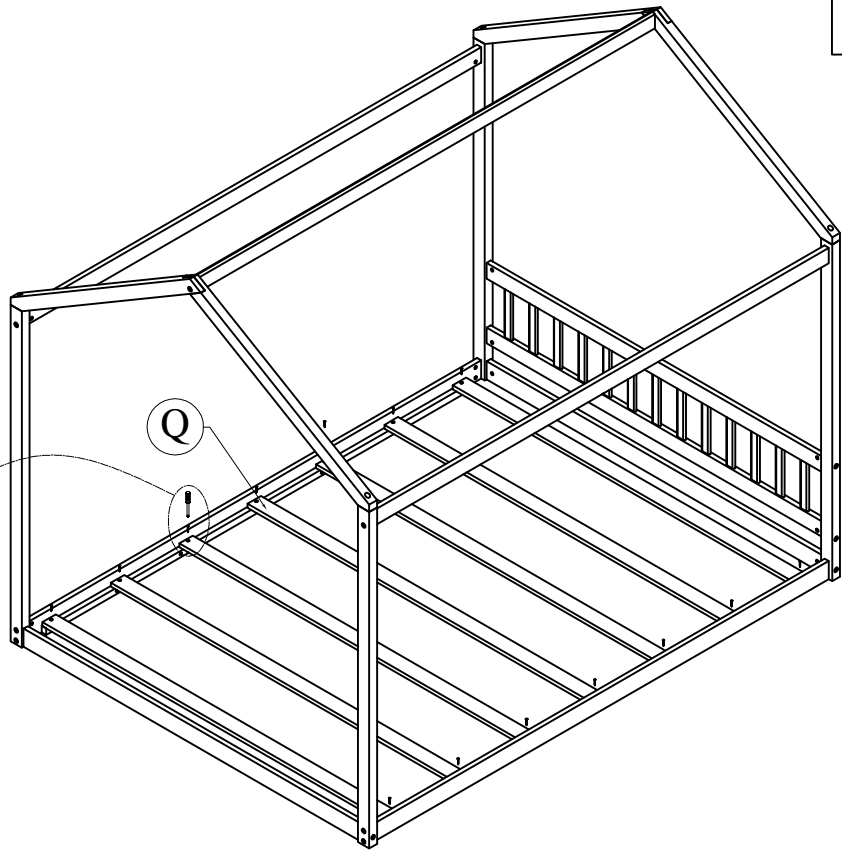

STEP 6

5

Wood screws
M4 x 25 - 14pcs