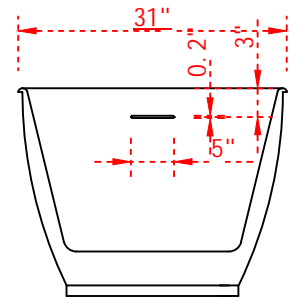

## FEATURES

DEVINCHY

- Product Finish:White
- Overflow Hole:Yes
- Material:Acrylic
- Length:67"
- Width:31"
- Height:25"
- Tub Interior Length:39"
- Tub Interior Width:20"
- Water Depth to Rim:18"
- Water Depth to Overflow:15"
- Tap Deck:No
- Drain included:Yes
- Drain Placement:Left
- Faucet Included:No
- Faucet Drillings:No Drillings
- Water Capacity Without/With Overflow:  
(Gallons):106/79
- Built-In Adjusters:Yes
- Tub Weight Uncrated (LBS):117
- Tub Weight Crated (LBS):137