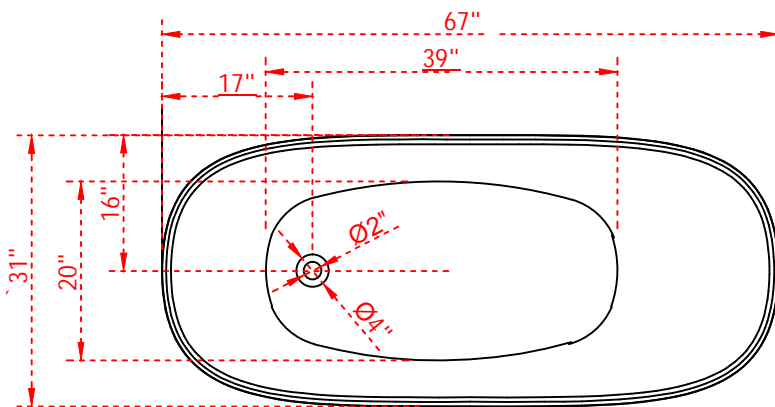

## FEATURES

DEVINCHY

- Product Finish:White
- Overflow Hole:Yes
- Material:Acrylic
- Length:67"
- Width:31"
- Height:25"
- Tub Interior Length:39"
- Tub Interior Width:20"
- Water Depth to Rim:18"
- Water Depth to Overflow:15"
- Tap Deck:No
- Drain included:Yes
- Drain Placement:Left
- Faucet Included:No
- Faucet Drillings:No Drillings
- Water Capacity Without/With Overflow:  
(Gallons):106/79
- Built-In Adjusters:Yes
- Tub Weight Uncrated (LBS):117
- Tub Weight Crated (LBS):137