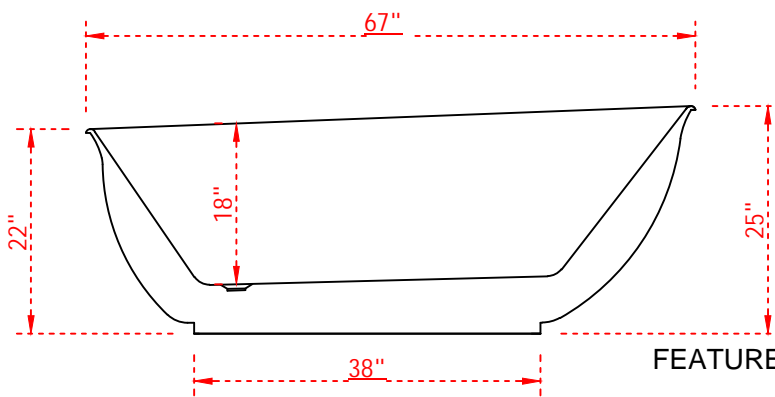

## FEATURES

DEVINCHY

- Product Finish:White
- Overflow Hole:Yes
- Material:Acrylic
- Length:67"
- Width:31"
- Height:25"
- Tub Interior Length:39"
- Tub Interior Width:20"
- Water Depth to Rim:18"
- Water Depth to Overflow:15"
- Tap Deck:No
- Drain included:Yes
- Drain Placement:Left
- Faucet Included:No
- Faucet Drillings:No Drillings
- Water Capacity Without/With Overflow:  
(Gallons):106/79
- Built-In Adjusters:Yes
- Tub Weight Uncrated (LBS):117
- Tub Weight Crated (LBS):137