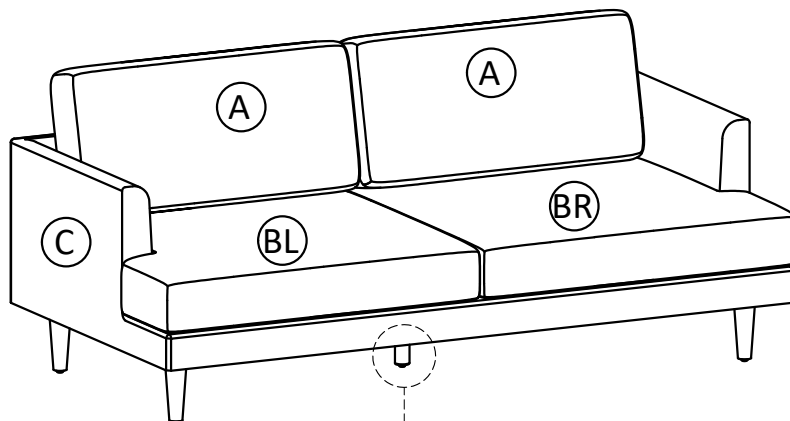

LOCK WASHER
Ø10 / Ø6 X 2 mm
QTY 18

4

WASHER
Ø16 / Ø6 X 1 mm
QTY 18

5

ALLEN KEY
QTY 1

Step 1

1. Attach Legs (D) to Sofa Seat (C) using Bolts (1), Lock Washers (3) and Washers (4) through guide holes.
2. Attach Bottom Support Leg (E) to Sofa Seat (C) using Bolts (2), Lock Washers (3) and Washers (4) through guide holes.
3. Use Allen Key (5) to tighten Bolts. Do not over-tighten.

Step 2

Note: Leveler on bottom of leg can be adjusted if floor is uneven.