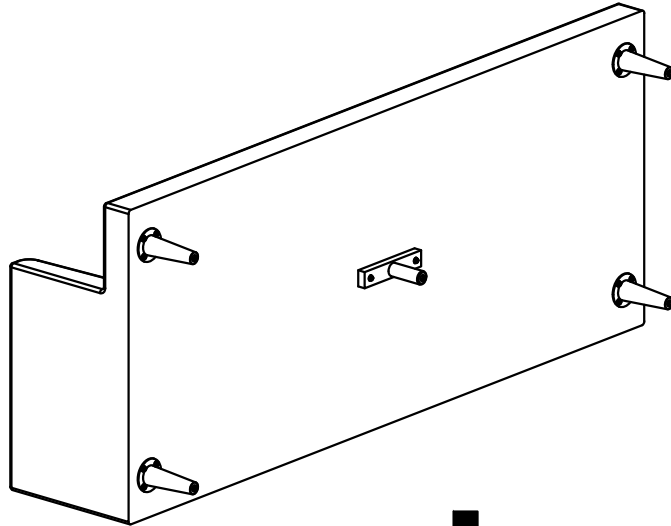

Step 2

Note: Leveler on bottom of leg can be adjusted if floor is uneven.