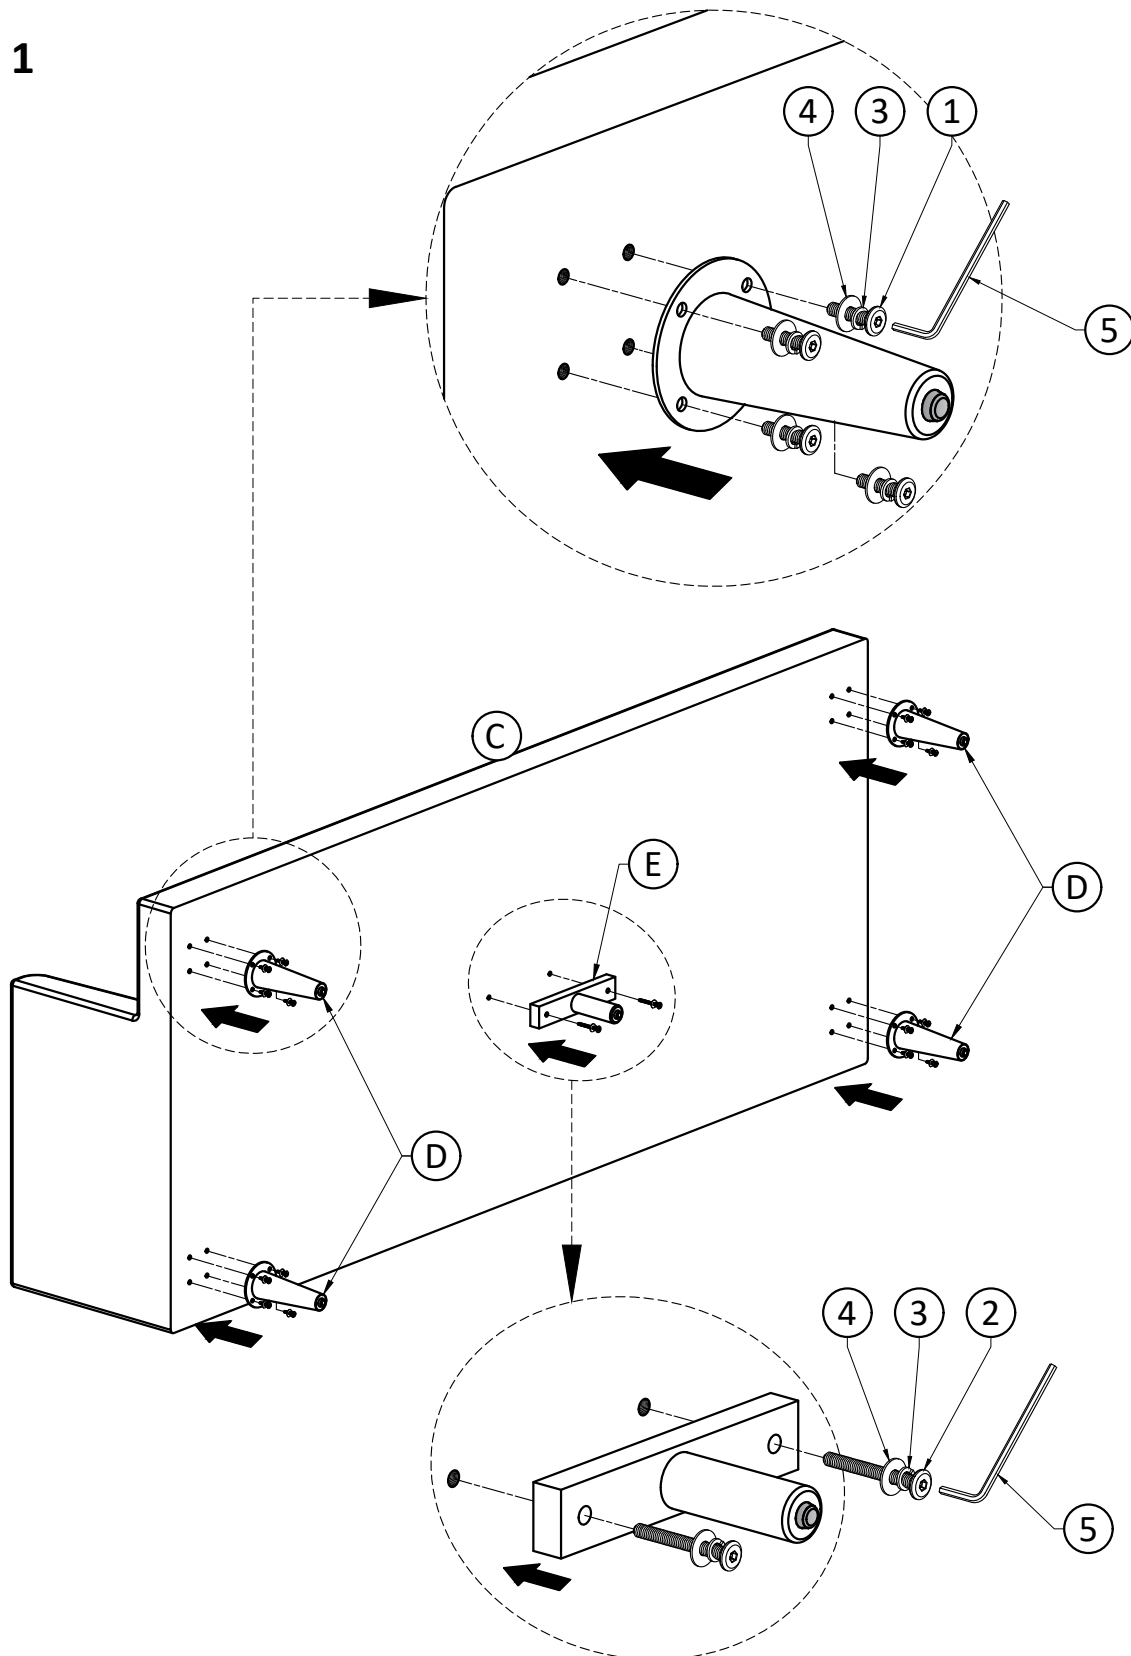

LOCK WASHER
Ø10 / Ø6 X 2 mm
QTY 18

4

WASHER
Ø16 / Ø6 X 1 mm
QTY 18

5

ALLEN KEY
QTY 1

Step 1

1. Attach Legs (D) to Sofa Seat (C) using Bolts (1), Lock Washers (3) and Washers (4) through guide holes.
2. Attach Bottom Support Leg (E) to Sofa Seat (C) using Bolts (2), Lock Washers (3) and Washers (4) through guide holes.
3. Use Allen Key (5) to tighten Bolts. Do not over-tighten.

Step 2

Note: Leveler on bottom of leg can be adjusted if floor is uneven.