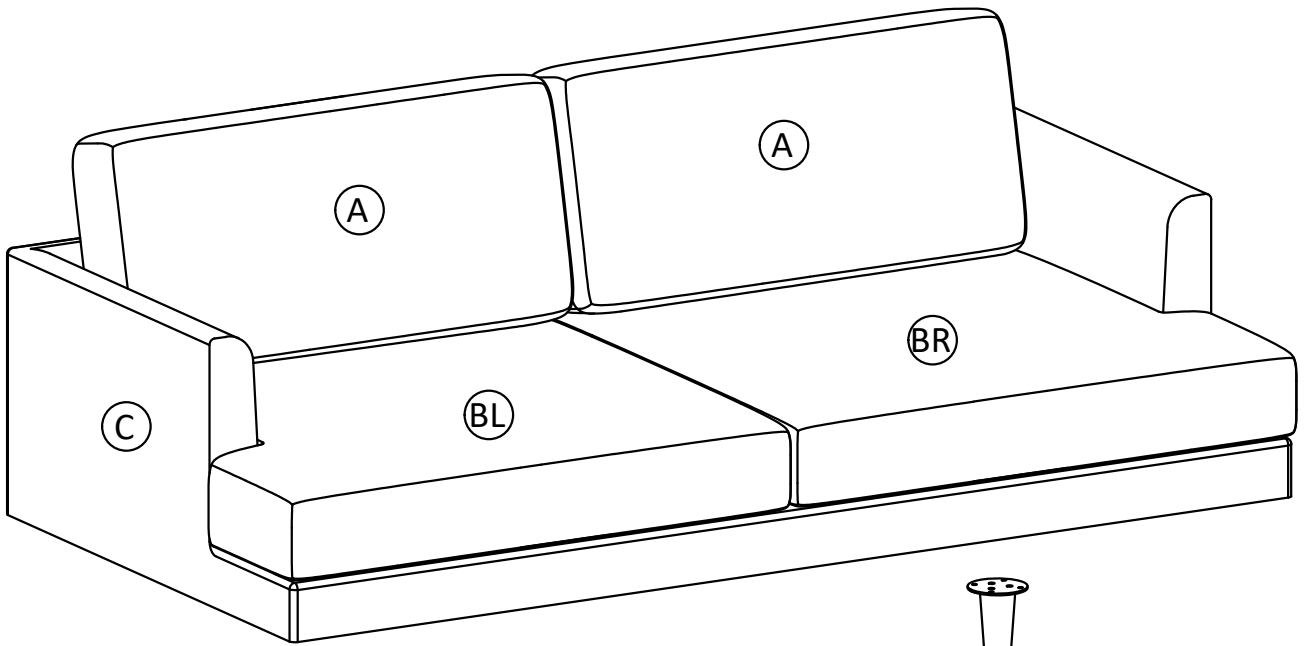

LOCK WASHER
Ø10 / Ø6 X 2 mm
QTY 18

4

WASHER
Ø16 / Ø6 X 1 mm
QTY 18

5

ALLEN KEY
QTY 1

Step 1

1. Attach Legs (D) to Sofa Seat (C) using Bolts (1), Lock Washers (3) and Washers (4) through guide holes.
2. Attach Bottom Support Leg (E) to Sofa Seat (C) using Bolts (2), Lock Washers (3) and Washers (4) through guide holes.
3. Use Allen Key (5) to tighten Bolts. Do not over-tighten.