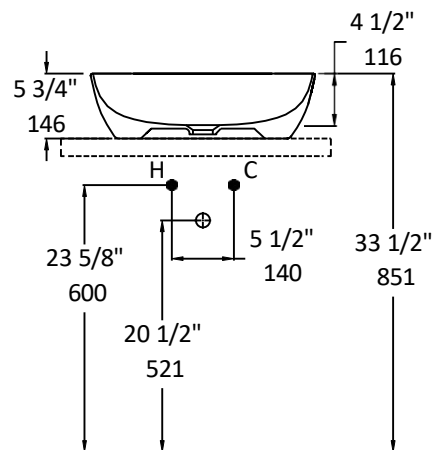

Specifications:

Installation:	Vessel
Exterior Dimensions:	19 7/8" w x 15 7/8" d x 5 3/4" h
Material:	Porcelain
Weight:	22 lbs
Overflow:	No
Finishes:	001 - White MB - Matte Black
Faucet Holes:	N/A
Cutout Size:	Ø 6" (template available upon request)
Drain Hole Size:	Ø 1 3/4"

LACAVA reserves the right to revise any dimension or information on this sheet without notice. Dimensions are nominal and may vary within an industry accepted tolerance of 1/4". Drawings provided herein are meant to give the user an idea of the product and are not made to scale.