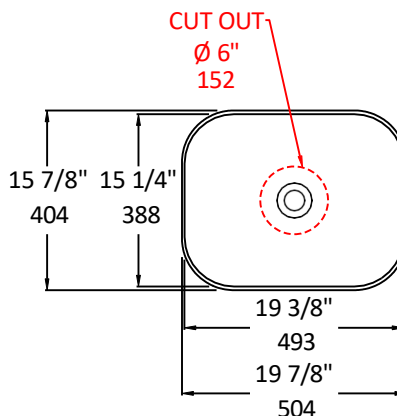

Specifications:

Installation:	Vessel
Exterior Dimensions:	19 7/8" w x 15 7/8" d x 5 3/4" h
Material:	Porcelain
Weight:	22 lbs
Overflow:	No
Finishes:	001 - White MB - Matte Black
Faucet Holes:	N/A
Cutout Size:	Ø 6" (template available upon request)
Drain Hole Size:	Ø 1 3/4"

LACAVA reserves the right to revise any dimension or information on this sheet without notice. Dimensions are nominal and may vary within an industry accepted tolerance of 1/4". Drawings provided herein are meant to give the user an idea of the product and are not made to scale.