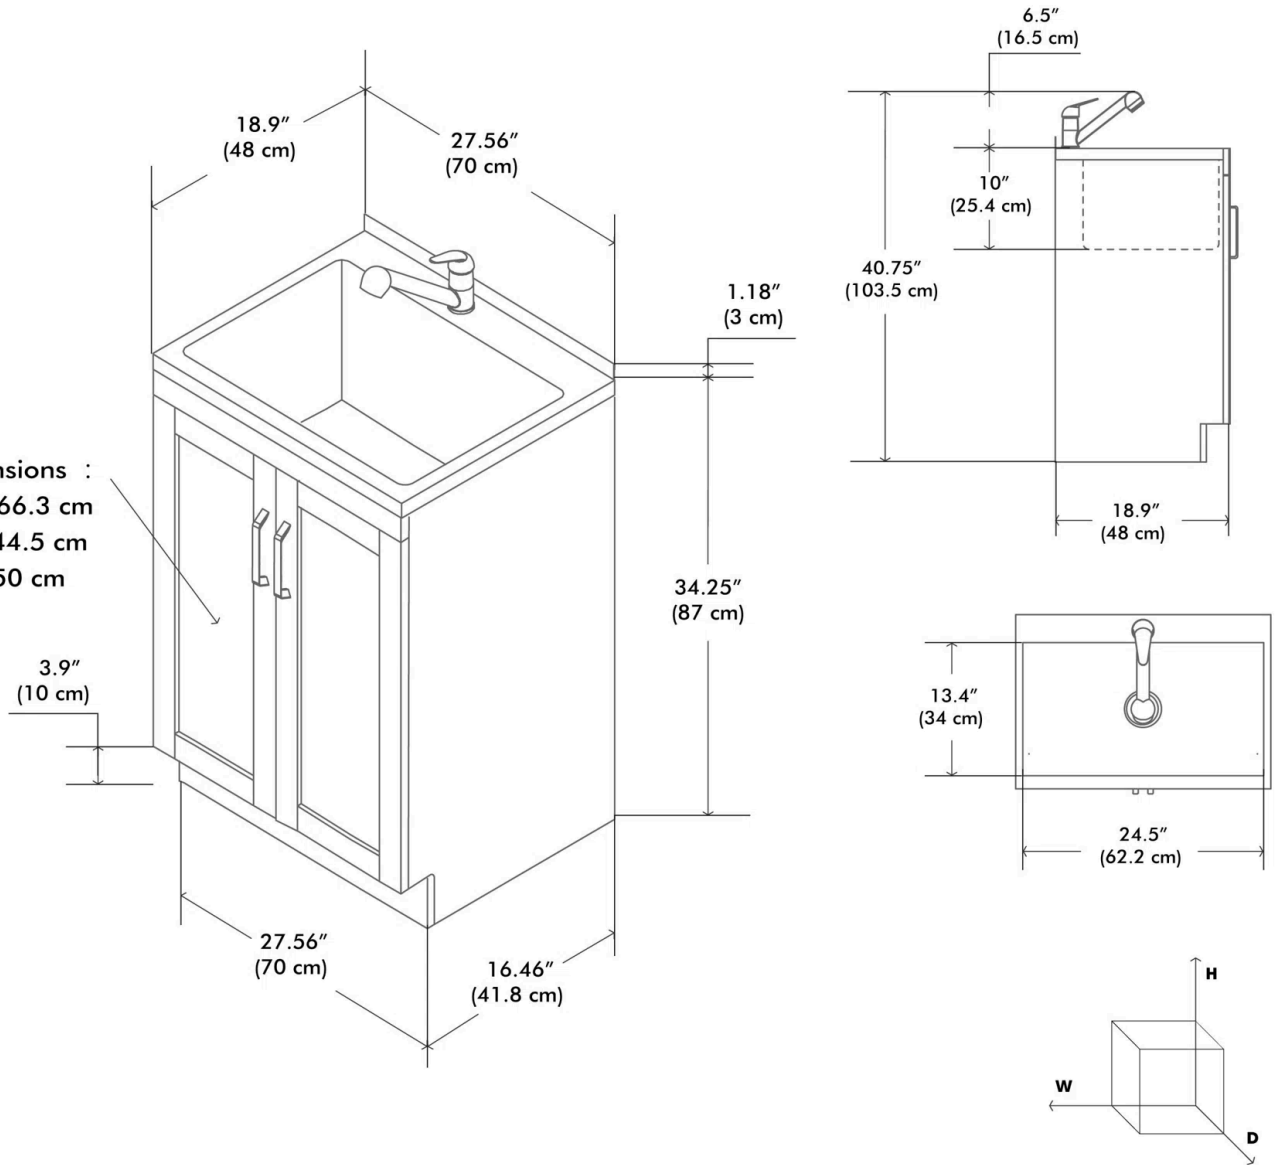

Kyle 28 inch Laundry Cabinet with Faucet and SS Sink

Inner dimensions :
W - 26.1" / 66.3 cm
D - 17.5" / 44.5 cm
H - 19.7" / 50 cm

Net weight: 65.52 lbs / 29.72 Kgs