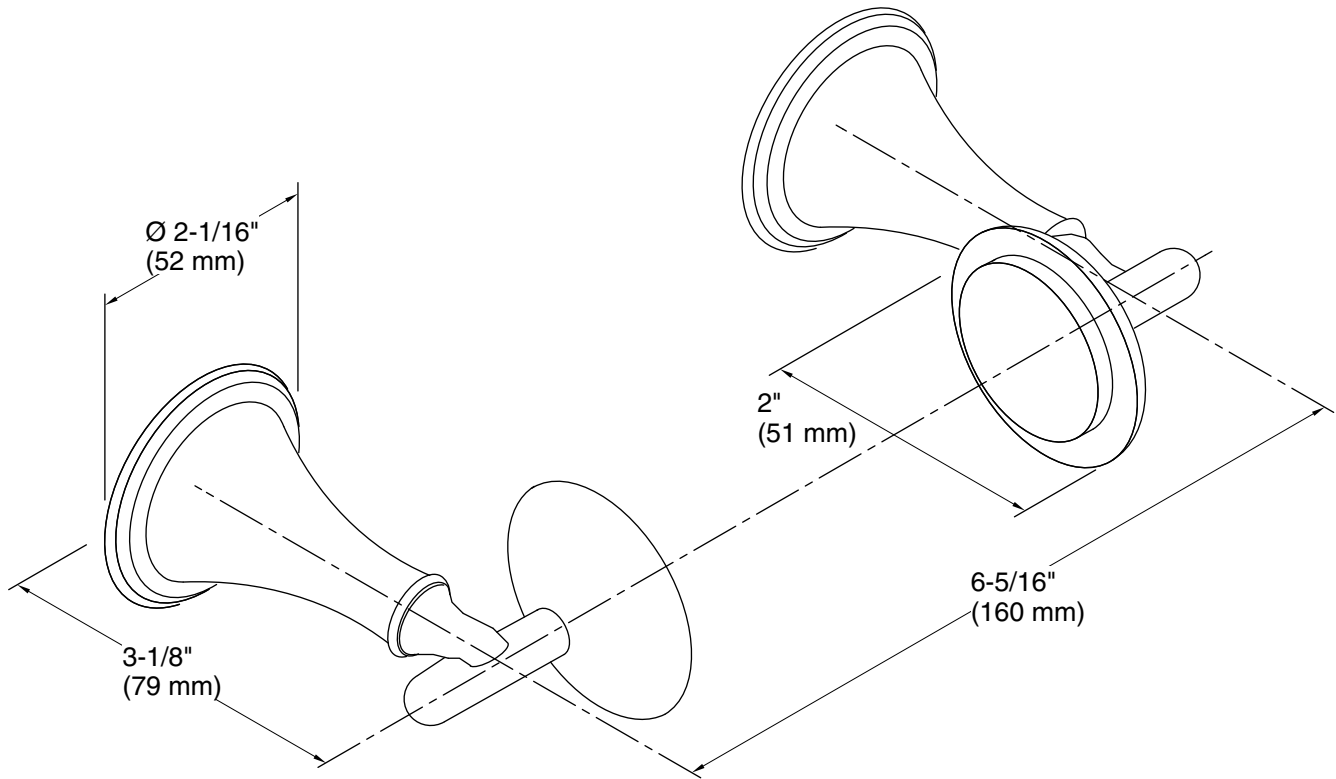

Features

- Coordinates with Finial Traditional faucets, accessories, and showering components to complete your bathroom.

Material

- Premium metal construction for durability and reliability.
- KOHLER finishes resist corrosion and tarnishing.

Installation

- Installation template and tools included.

Recommended Products/Accessories

K-23723 Faucet cleaner

Included Components

Additional Components:
Installation hardware

Codes/Standards

None Applicable

Technical Information

All product dimensions are nominal.

Material: Metal

Notes

Install this product according to the installation guide.