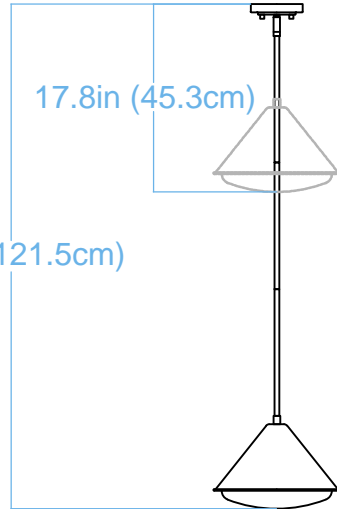

12in (30.5cm)

HEIGHT: 17.8in (45.3cm) to  
47.8in (121.5cm)

DIAMETER: 12in (30.5cm)

TOP VIEW

4.9in (12.5cm)

1in (2.6cm)

8.8in (22.4cm)

12in (30.5cm)

FRONT VIEW

17.8in (45.3cm)

47.8in (121.5cm)

SIDE VIEW