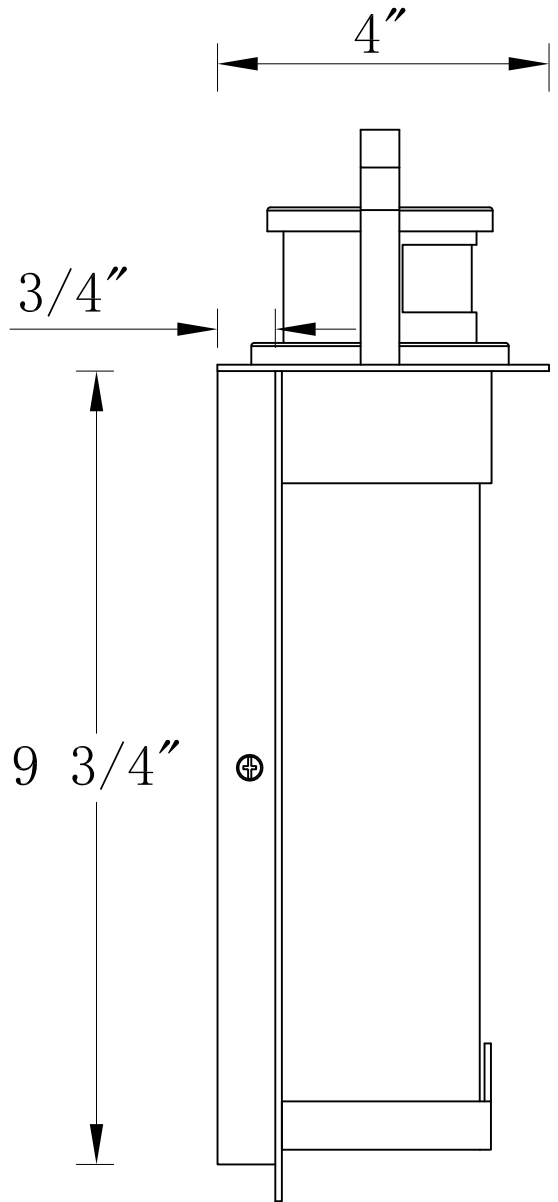

FRONT VIEW

13"

SIDE VIEW

TOP VIEW

CA2555-JES-2W