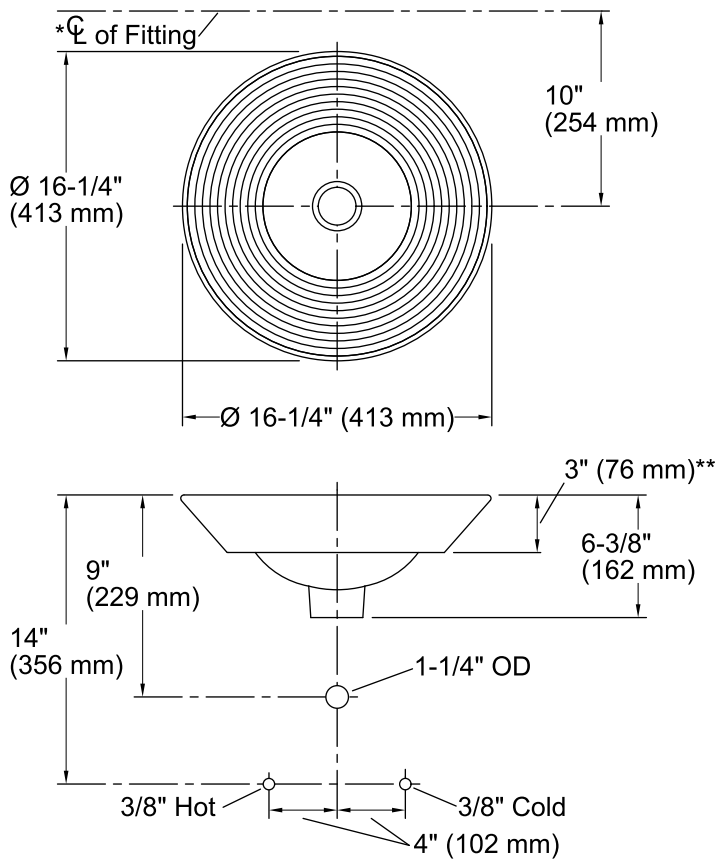

### Features

- Vitreous china.
- Above-counter or wall-mount installation.
- Deep circular basin detailed with a raised swirl pattern.
- Without overflow.
- No faucet holes - requires wall- or counter-mount faucet.
- Glazed underside.
- 16-1/4" (413 mm) diameter.

### Technical Information

All product dimensions are nominal.

Bowl configuration:	Single
Installation:	Above-counter, Wall-mount
Bowl area (Only)	Diameter: 15-7/8" (403 mm) Water depth: 4-1/4" (108 mm)
Drain hole:	1-3/4" (44 mm)
Template:	Above-counter, 1002980-7, required, included

### Notes

Install this product according to the installation guide.

Product does not have an overflow.

Spout must be 5" (127 mm) long (min) for adequate clearance into the bathroom sink when installed with centerline as shown.