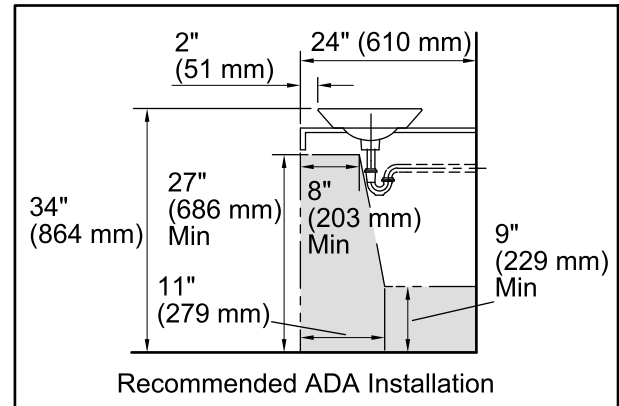

### Features

- Vitreous china.
- Above-counter or wall-mount installation.
- Deep circular basin detailed with a raised swirl pattern.
- Without overflow.
- No faucet holes - requires wall- or counter-mount faucet.
- Glazed underside.
- 16-1/4" (413 mm) diameter.

### Technical Information

All product dimensions are nominal.

Bowl configuration:	Single
Installation:	Above-counter, Wall-mount
Bowl area (Only)	Diameter: 15-7/8" (403 mm) Water depth: 4-1/4" (108 mm)
Drain hole:	1-3/4" (44 mm)
Template:	Above-counter, 1002980-7, required, included

### Notes

Install this product according to the installation guide.

Product does not have an overflow.

Spout must be 5" (127 mm) long (min) for adequate clearance into the bathroom sink when installed with centerline as shown.