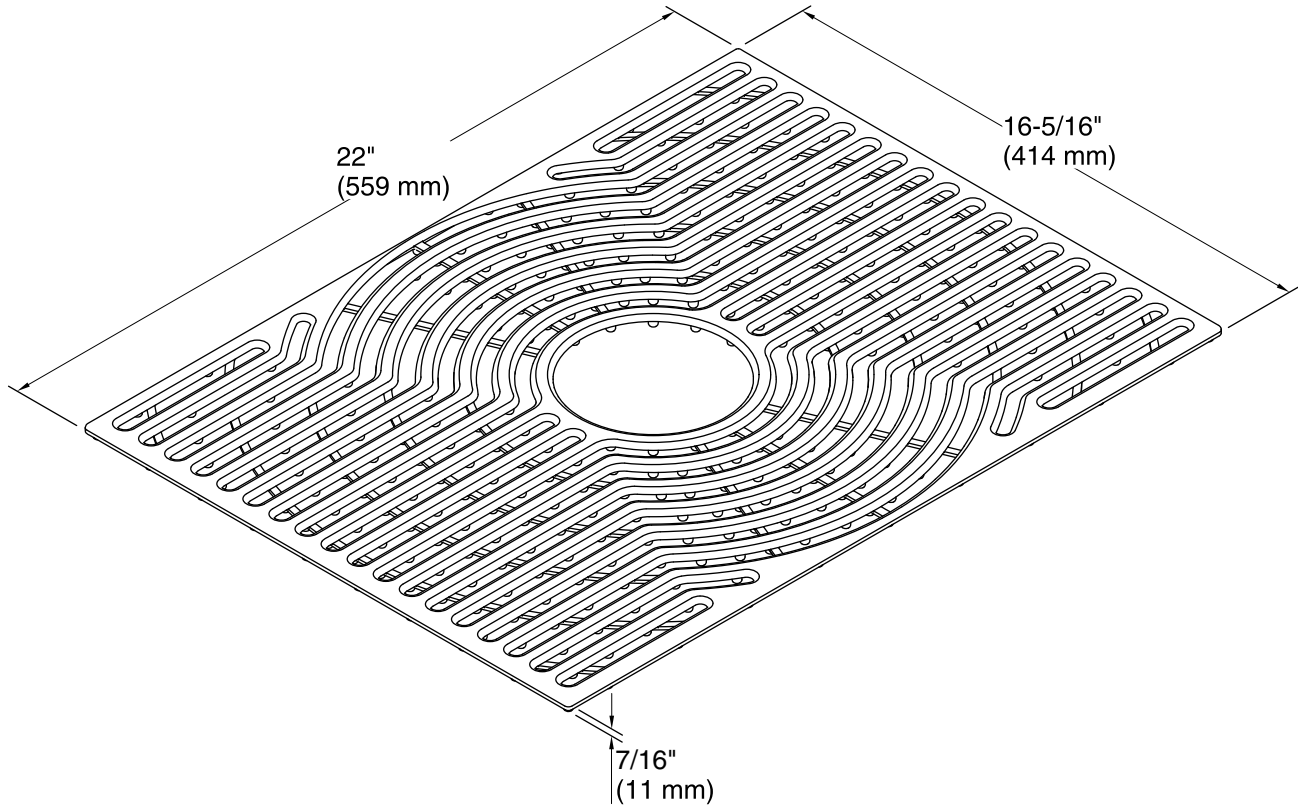

Features

- Single mat
- Ash Grey silicone
- Center drain hole
- For use with STERLING Ludington® single-bowl, model 20023

Codes/Standards

None Applicable

STERLING® Warranty - Stainless Steel Sinks

See website for detailed warranty information.

Available Color/Finishes

Color tiles intended for reference only.

Color Code Description

■	ASH	Ash Grey
---	-----	----------

Technical Information

All product dimensions are nominal.