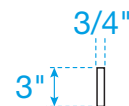

## Edge Profile - Eased

Note - All Measurements are  $\pm 1/4"$ .

Replacement for Wyndham Collection products (except Andover).

Products from other brands may not be compatible.

Marble is a natural stone so variations in color and grain will occur and are completely normal. We cannot guarantee an exact match to your existing counter.