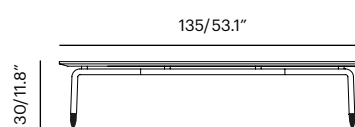

Collection	Description	SKU	Materials	Unit Price
Table 7 <small>-new</small>	Table 7 Side Brass Tips/Stainless Tips 50 x 50 x 30 cm Table H : 11.8"	c7t-st-bs (Brass) c7t-st-ss X lbs/0.15 m ³ 	Frame Color + Sandstone Volcano Granite Antracite	345,00 210,00 210,00 210,00
	Table 7 Coffee Brass Tips/Stainless Tips 85 x 85 x 30 cm Table H : 11.8"	c7t-ct-bs (Brass) c7t-ct-ss X lbs/0.27 m ³	Frame Color + Sandstone Volcano Granite Antracite	415,00 385,00 385,00 385,00
	Table 7 Horizon Brass Tips/Stainless Tips 135 x 75 x 30 cm Table H : 11.8"	c7t-ht-bs (Brass) c7t-ht-ss XX lbs/0.35 m ³	Frame Color + Sandstone Volcano Granite Antracite	485,00 470,00 470,00 470,00

Frame Options

Available in 19 PC Colors with 3 stone tops

Customisation

Custom table size are available

Table 7 Side

Table 7 Coffee

Table 7 Horizon