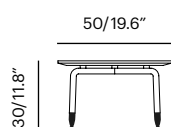

Collection	Description	SKU	Materials	Unit Price
Table 7 <small>-new</small>	Table 7 Side Brass Tips/Stainless Tips 50 x 50 x 30 cm Table H : 11.8"	c7t-st-bs (Brass) c7t-st-ss X lbs/0.15 m ³ 	Frame Color + Sandstone Volcano Granite Antracite	345,00 210,00 210,00 210,00
	Table 7 Coffee Brass Tips/Stainless Tips 85 x 85 x 30 cm Table H : 11.8"	c7t-ct-bs (Brass) c7t-ct-ss X lbs/0.27 m ³	Frame Color + Sandstone Volcano Granite Antracite	415,00 385,00 385,00 385,00
	Table 7 Horizon Brass Tips/Stainless Tips 135 x 75 x 30 cm Table H : 11.8"	c7t-ht-bs (Brass) c7t-ht-ss XX lbs/0.35 m ³	Frame Color + Sandstone Volcano Granite Antracite	485,00 470,00 470,00 470,00

Frame Options

Available in 19 PC Colors with 3 stone tops

Customisation

Custom table size are available

Table 7 Side

Table 7 Coffee

Table 7 Horizon