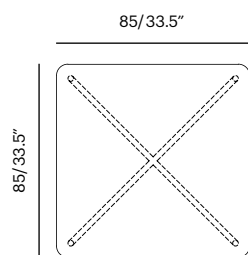

Collection	Description	SKU	Materials	Unit Price
Table 7 <small>-new</small>	Table 7 Side Brass Tips/Stainless Tips 50 x 50 x 30 cm Table H : 11.8"	c7t-st-bs (Brass) c7t-st-ss X lbs/0.15 m ³ 	Frame Color + Sandstone Volcano Granite Antracite	345,00 210,00 210,00 210,00
	Table 7 Coffee Brass Tips/Stainless Tips 85 x 85 x 30 cm Table H : 11.8"	c7t-ct-bs (Brass) c7t-ct-ss X lbs/0.27 m ³	Frame Color + Sandstone Volcano Granite Antracite	415,00 385,00 385,00 385,00
	Table 7 Horizon Brass Tips/Stainless Tips 135 x 75 x 30 cm Table H : 11.8"	c7t-ht-bs (Brass) c7t-ht-ss XX lbs/0.35 m ³	Frame Color + Sandstone Volcano Granite Antracite	485,00 470,00 470,00 470,00

Frame Options

Available in 19 PC Colors with 3 stone tops

Customisation

Custom table size are available

Table 7 Side

Table 7 Coffee

Table 7 Horizon