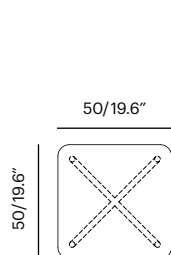

Collection	Description	SKU	Materials	Unit Price
Table 7 <small>-new</small>	Table 7 Side Brass Tips/Stainless Tips 50 x 50 x 30 cm Table H : 11.8"	c7t-st-bs (Brass) c7t-st-ss X lbs/0.15 m ³ 	Frame Color + Sandstone Volcano Granite Antracite	345,00 210,00 210,00 210,00
	Table 7 Coffee Brass Tips/Stainless Tips 85 x 85 x 30 cm Table H : 11.8"	c7t-ct-bs (Brass) c7t-ct-ss X lbs/0.27 m ³	Frame Color + Sandstone Volcano Granite Antracite	415,00 385,00 385,00 385,00
	Table 7 Horizon Brass Tips/Stainless Tips 135 x 75 x 30 cm Table H : 11.8"	c7t-ht-bs (Brass) c7t-ht-ss XX lbs/0.35 m ³	Frame Color + Sandstone Volcano Granite Antracite	485,00 470,00 470,00 470,00

Frame Options

Available in 19 PC Colors with 3 stone tops

Customisation

Custom table size are available

Table 7 Side

Table 7 Coffee

Table 7 Horizon