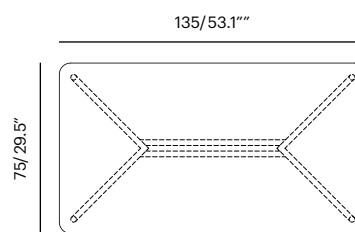

Collection	Description	SKU	Materials	Unit Price
Table 7 <small>-new</small>	Table 7 Side Brass Tips/Stainless Tips 50 x 50 x 30 cm Table H : 11.8"	c7t-st-bs (Brass) c7t-st-ss X lbs/0.15 m ³ 	Frame Color + Sandstone Volcano Granite Antracite	345,00 210,00 210,00 210,00
	Table 7 Coffee Brass Tips/Stainless Tips 85 x 85 x 30 cm Table H : 11.8"	c7t-ct-bs (Brass) c7t-ct-ss X lbs/0.27 m ³	Frame Color + Sandstone Volcano Granite Antracite	415,00 385,00 385,00 385,00
	Table 7 Horizon Brass Tips/Stainless Tips 135 x 75 x 30 cm Table H : 11.8"	c7t-ht-bs (Brass) c7t-ht-ss XX lbs/0.35 m ³	Frame Color + Sandstone Volcano Granite Antracite	485,00 470,00 470,00 470,00

Frame Options

Available in 19 PC Colors with 3 stone tops

Customisation

Custom table size are available

Table 7 Side

Table 7 Coffee

Table 7 Horizon