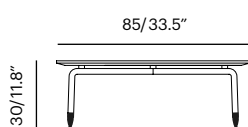

Collection	Description	SKU	Materials	Unit Price
Table 7 <small>-new</small>	Table 7 Side Brass Tips/Stainless Tips 50 x 50 x 30 cm Table H : 11.8"	c7t-st-bs (Brass) c7t-st-ss X lbs/0.15 m ³ 	Frame Color + Sandstone Volcano Granite Antracite	345,00 210,00 210,00 210,00
	Table 7 Coffee Brass Tips/Stainless Tips 85 x 85 x 30 cm Table H : 11.8"	c7t-ct-bs (Brass) c7t-ct-ss X lbs/0.27 m ³	Frame Color + Sandstone Volcano Granite Antracite	415,00 385,00 385,00 385,00
	Table 7 Horizon Brass Tips/Stainless Tips 135 x 75 x 30 cm Table H : 11.8"	c7t-ht-bs (Brass) c7t-ht-ss XX lbs/0.35 m ³	Frame Color + Sandstone Volcano Granite Antracite	485,00 470,00 470,00 470,00

Frame Options

Available in 19 PC Colors with 3 stone tops

Customisation

Custom table size are available

Table 7 Side

Table 7 Coffee

Table 7 Horizon